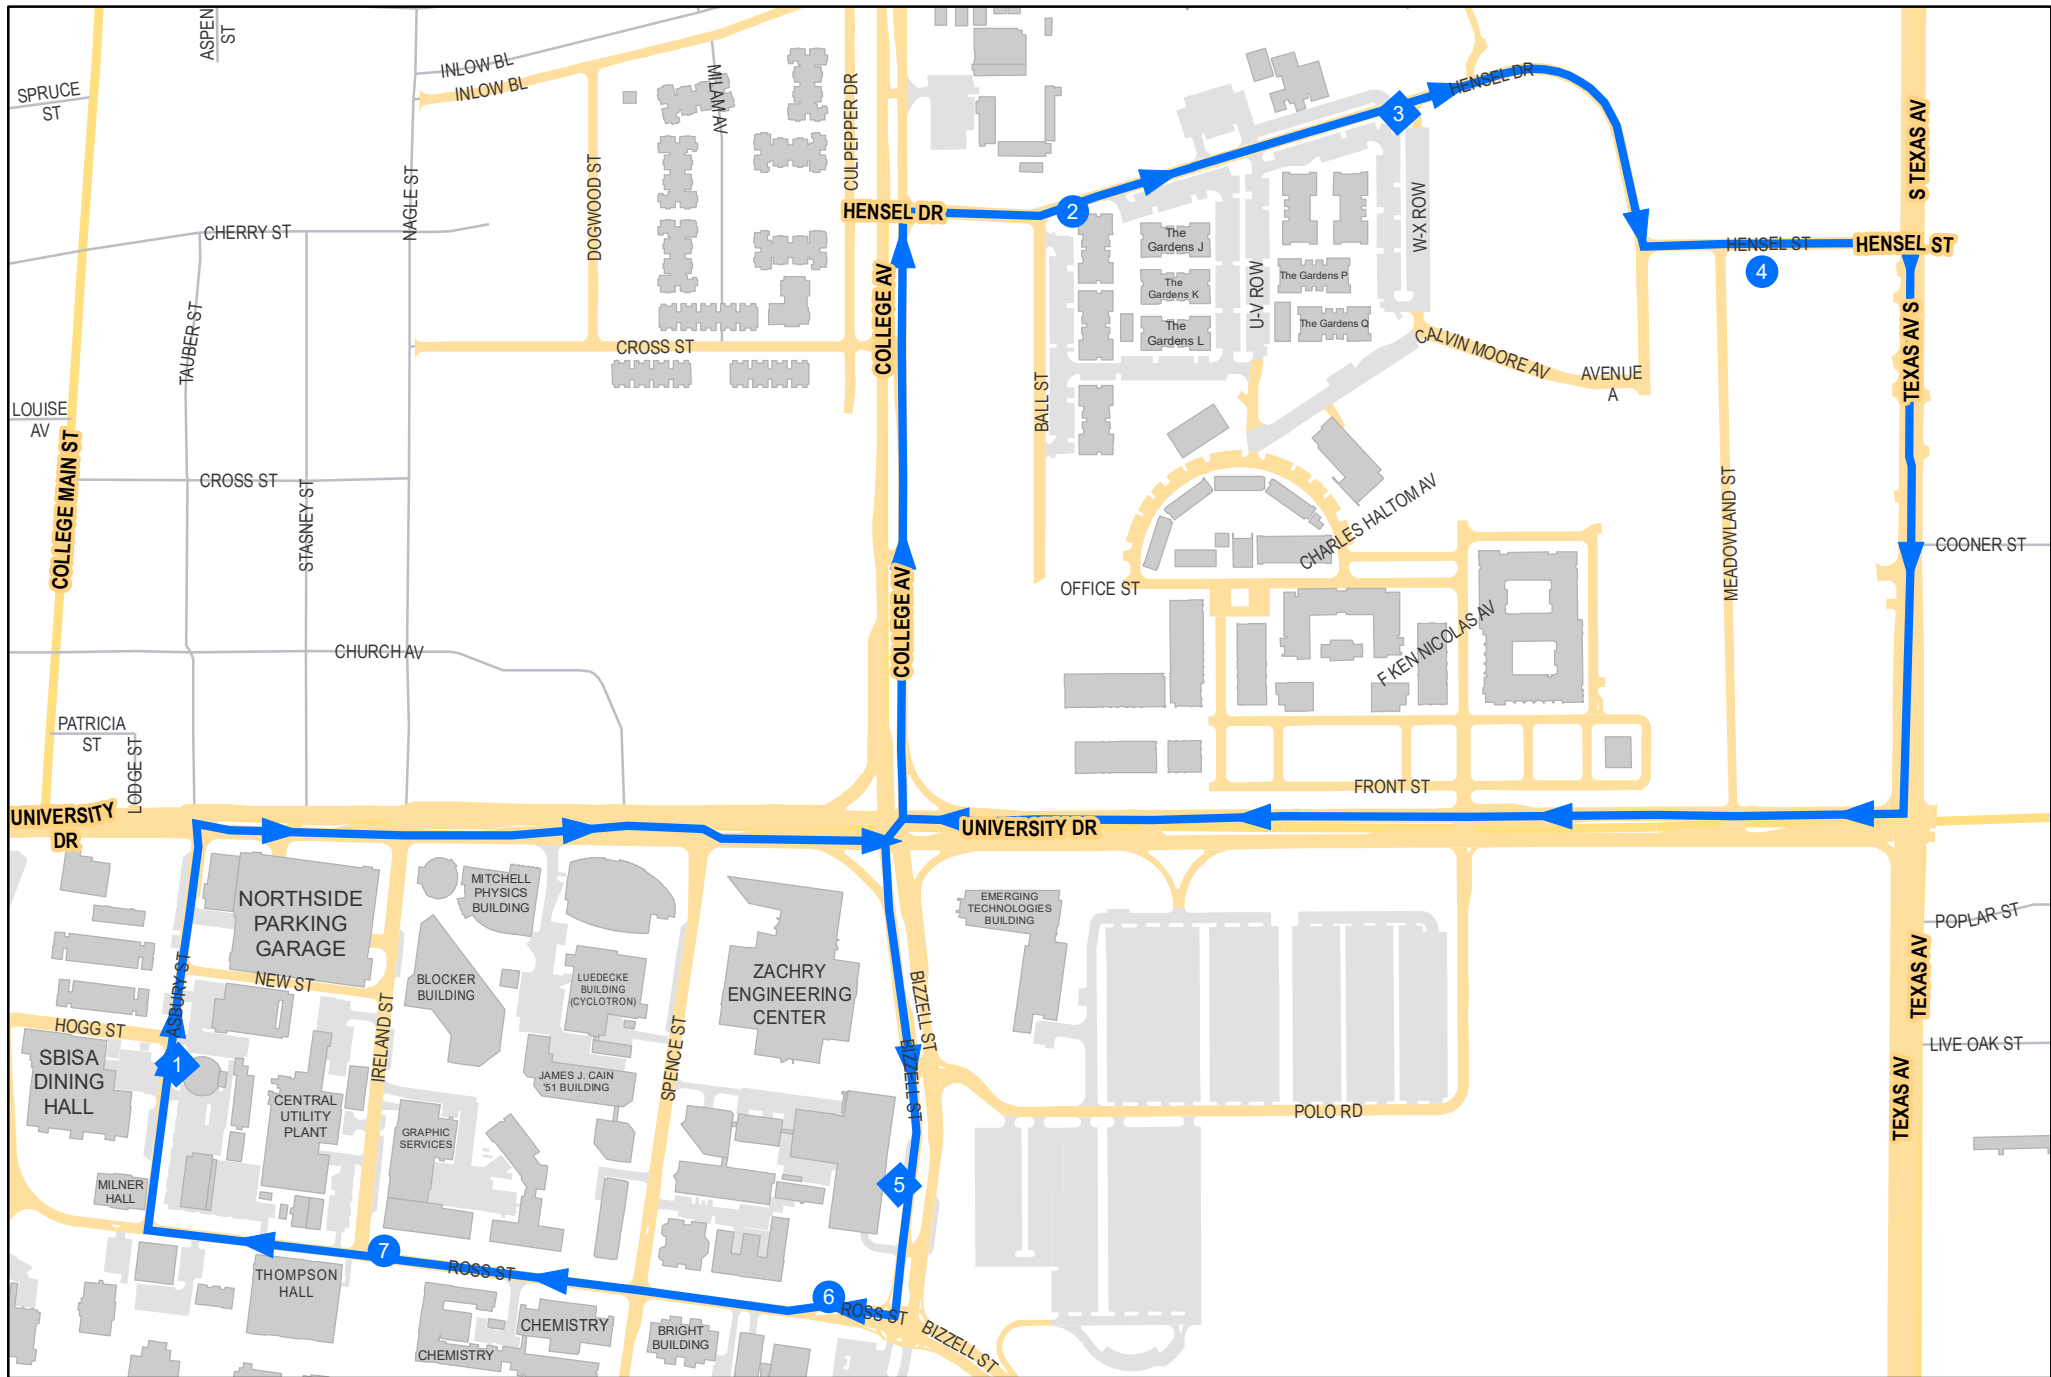

Route 01

Bonfire

- | | | |
|-------------------|---------------|----------------|
| 1. Trigon | 6. Wehner | 11. MSC/Koldus |
| 2. Commons | 7. Kleberg | |
| 3. Lot 54 | 8. Rec Center | |
| 4. Ross @ Ireland | 9. Lot 100g | |
| 5. Water Tower | 10. Lot 100c | |

6/15/2017 1

- Regular Bus Stops
- Bus Stops with specific leave times

Route 04

Gig 'Em

- | | |
|-----------------------|-------------------|
| 1. Water Tower | 6. Lot 54 |
| 2. The Gardens I | 7. Ross @ Ireland |
| 3. The Gardens II | |
| 4. Hensel @ Texas Ave | |
| 5. Wisenbaker | |

6/15/2017 4

- Regular Bus Stops
- Bus Stops with specific leave times