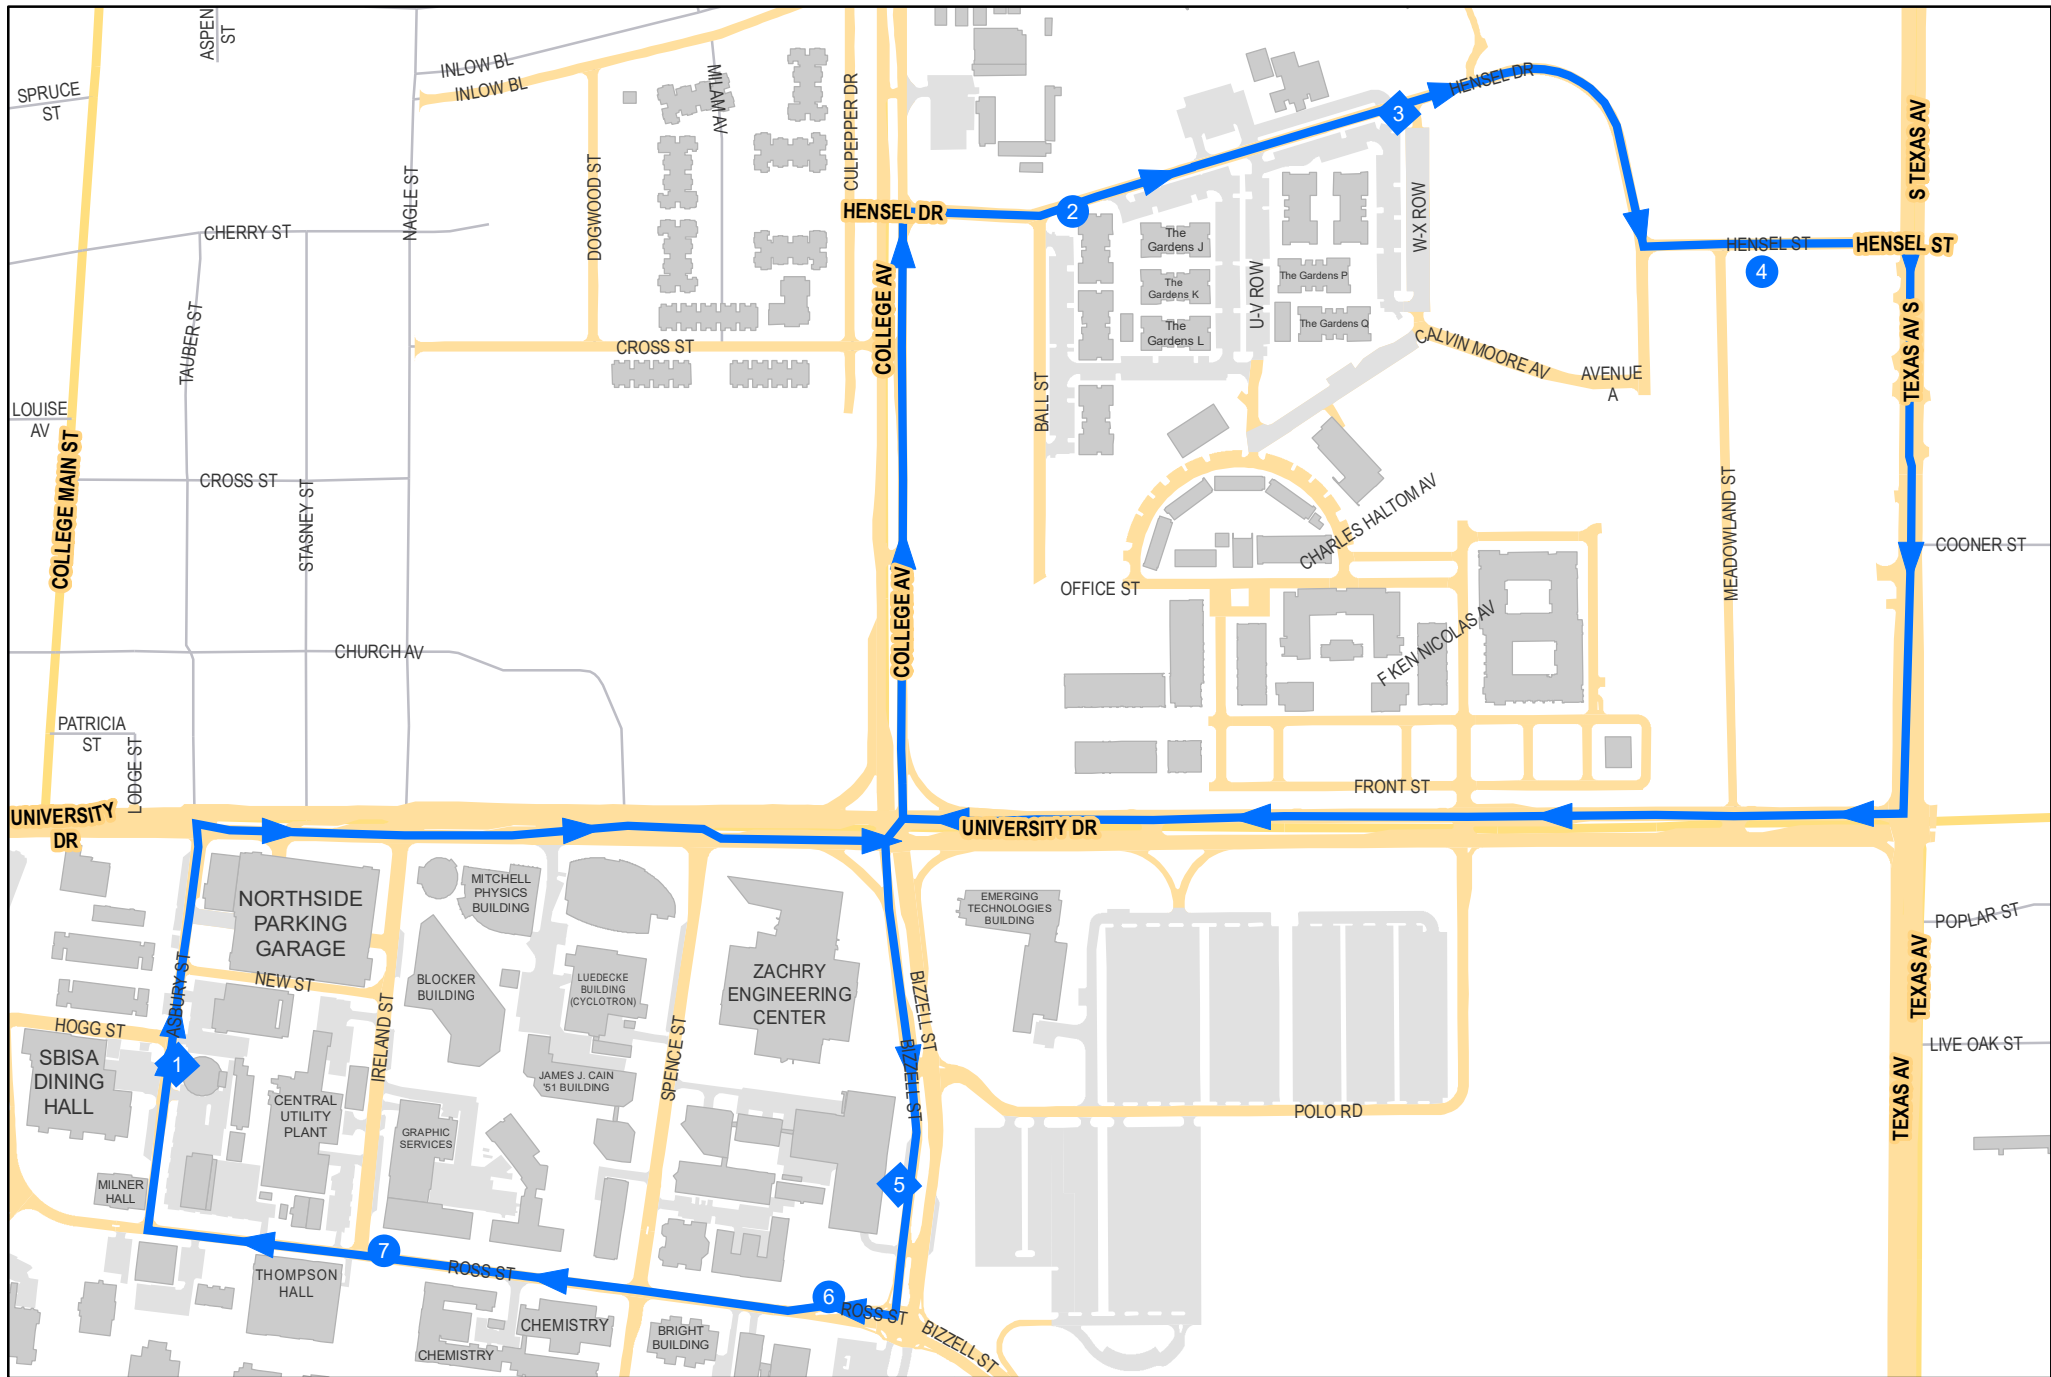

# Route 01

6/15/2017 1

- Regular Bus Stops
- Bus Stops with specific leave times

# Route 04

## Gig 'Em

- 1. Water Tower
- 2. The Gardens I
- 3. The Gardens II
- 4. Hensel @ Texas Ave
- 5. Wisenbaker
- 6. Lot 54
- 7. Ross @ Ireland

6/15/2017 4

- Regular Bus Stops
- Bus Stops with specific leave times