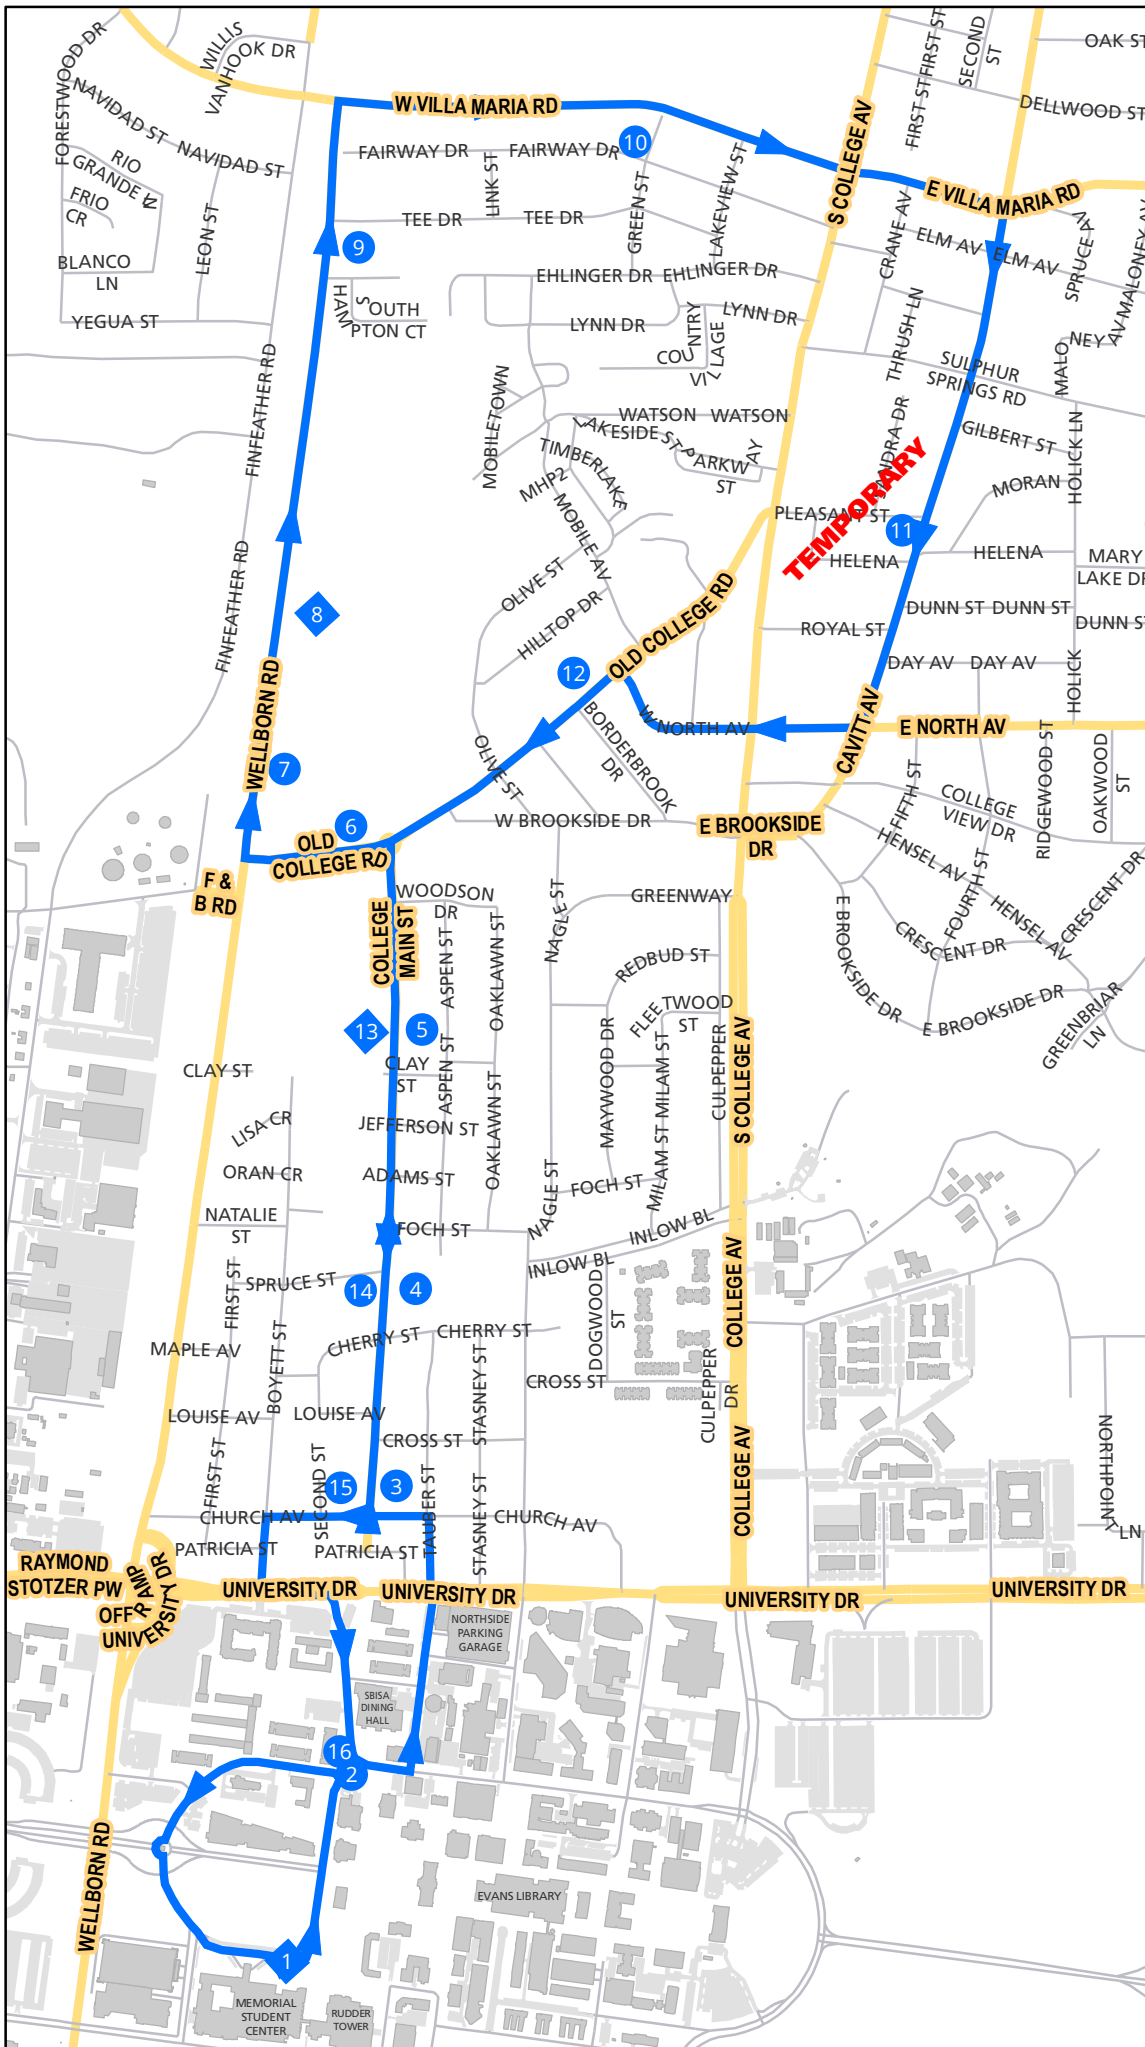

# Route 15-T8 Old Army

1. MSC
2. Fish Pond
3. College Main Parking
4. Spruce St.
5. Aggie Station
6. Village On The Creek
7. Z Islander
8. Reville Ranch
9. Wellborn @ Tee
10. Villa Maria @ Green St
11. Pleasant & Cavitt
12. Academic Village
13. Aggie Station
14. Spruce St.
15. College Main Parking
16. Fish Pond

 Regular Bus Stops  
 Bus Stops with specific leave times