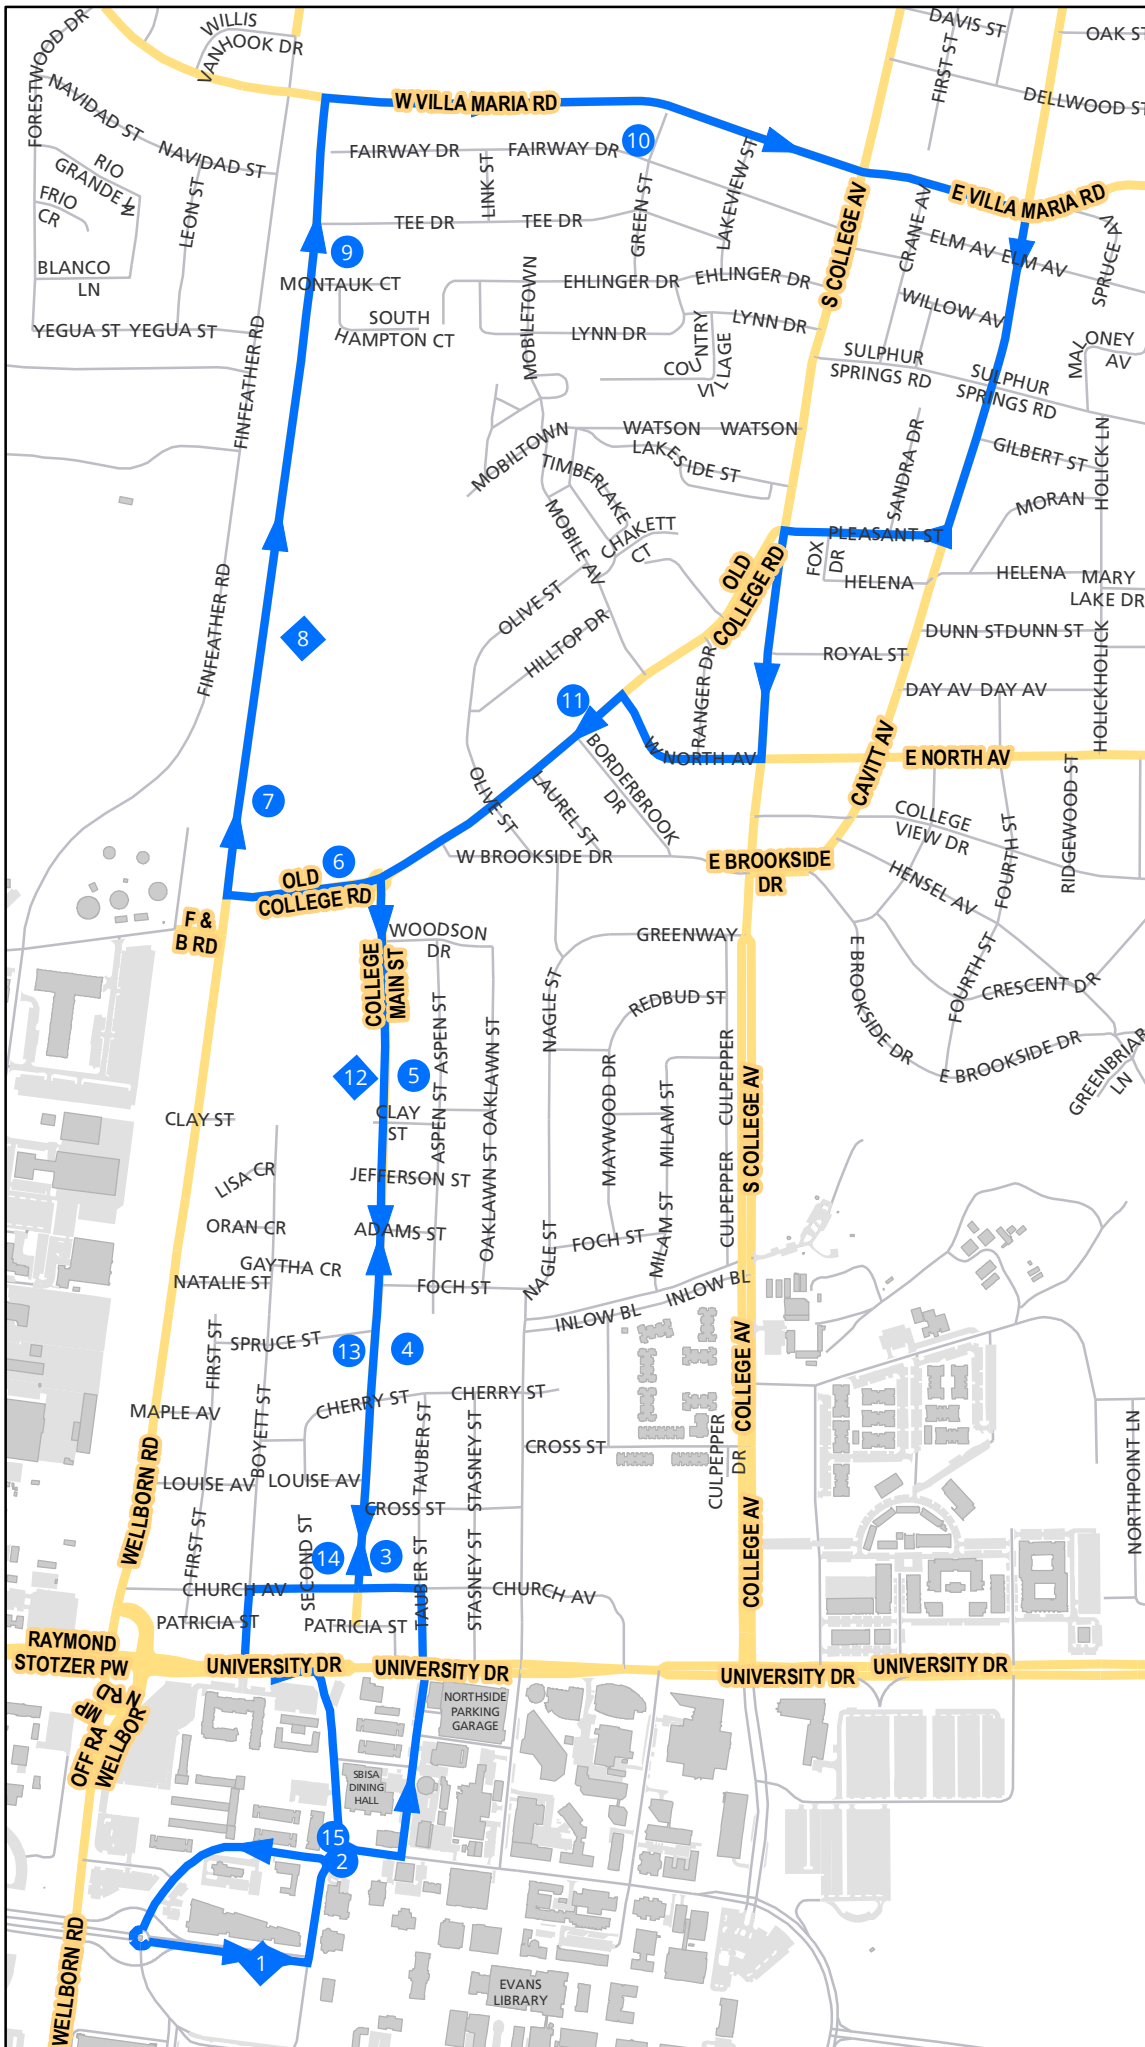

Route 15-T10 Old Army

1. Old Main
2. Fish Pond
3. College Main Parking
4. Spruce St.
5. Aggie Station
6. Village On The Creek
7. Z Islander
8. Reveille Ranch
9. Wellborn @ Tee
10. Villa Maria @ Green St
11. Academic Village
12. Aggie Station
13. Spruce St.
14. College Main Garage
16. Fish Pond

- Regular Bus Stops
- Bus Stops with specific leave times

TEXAS A&M UNIVERSITY
Transportation Services