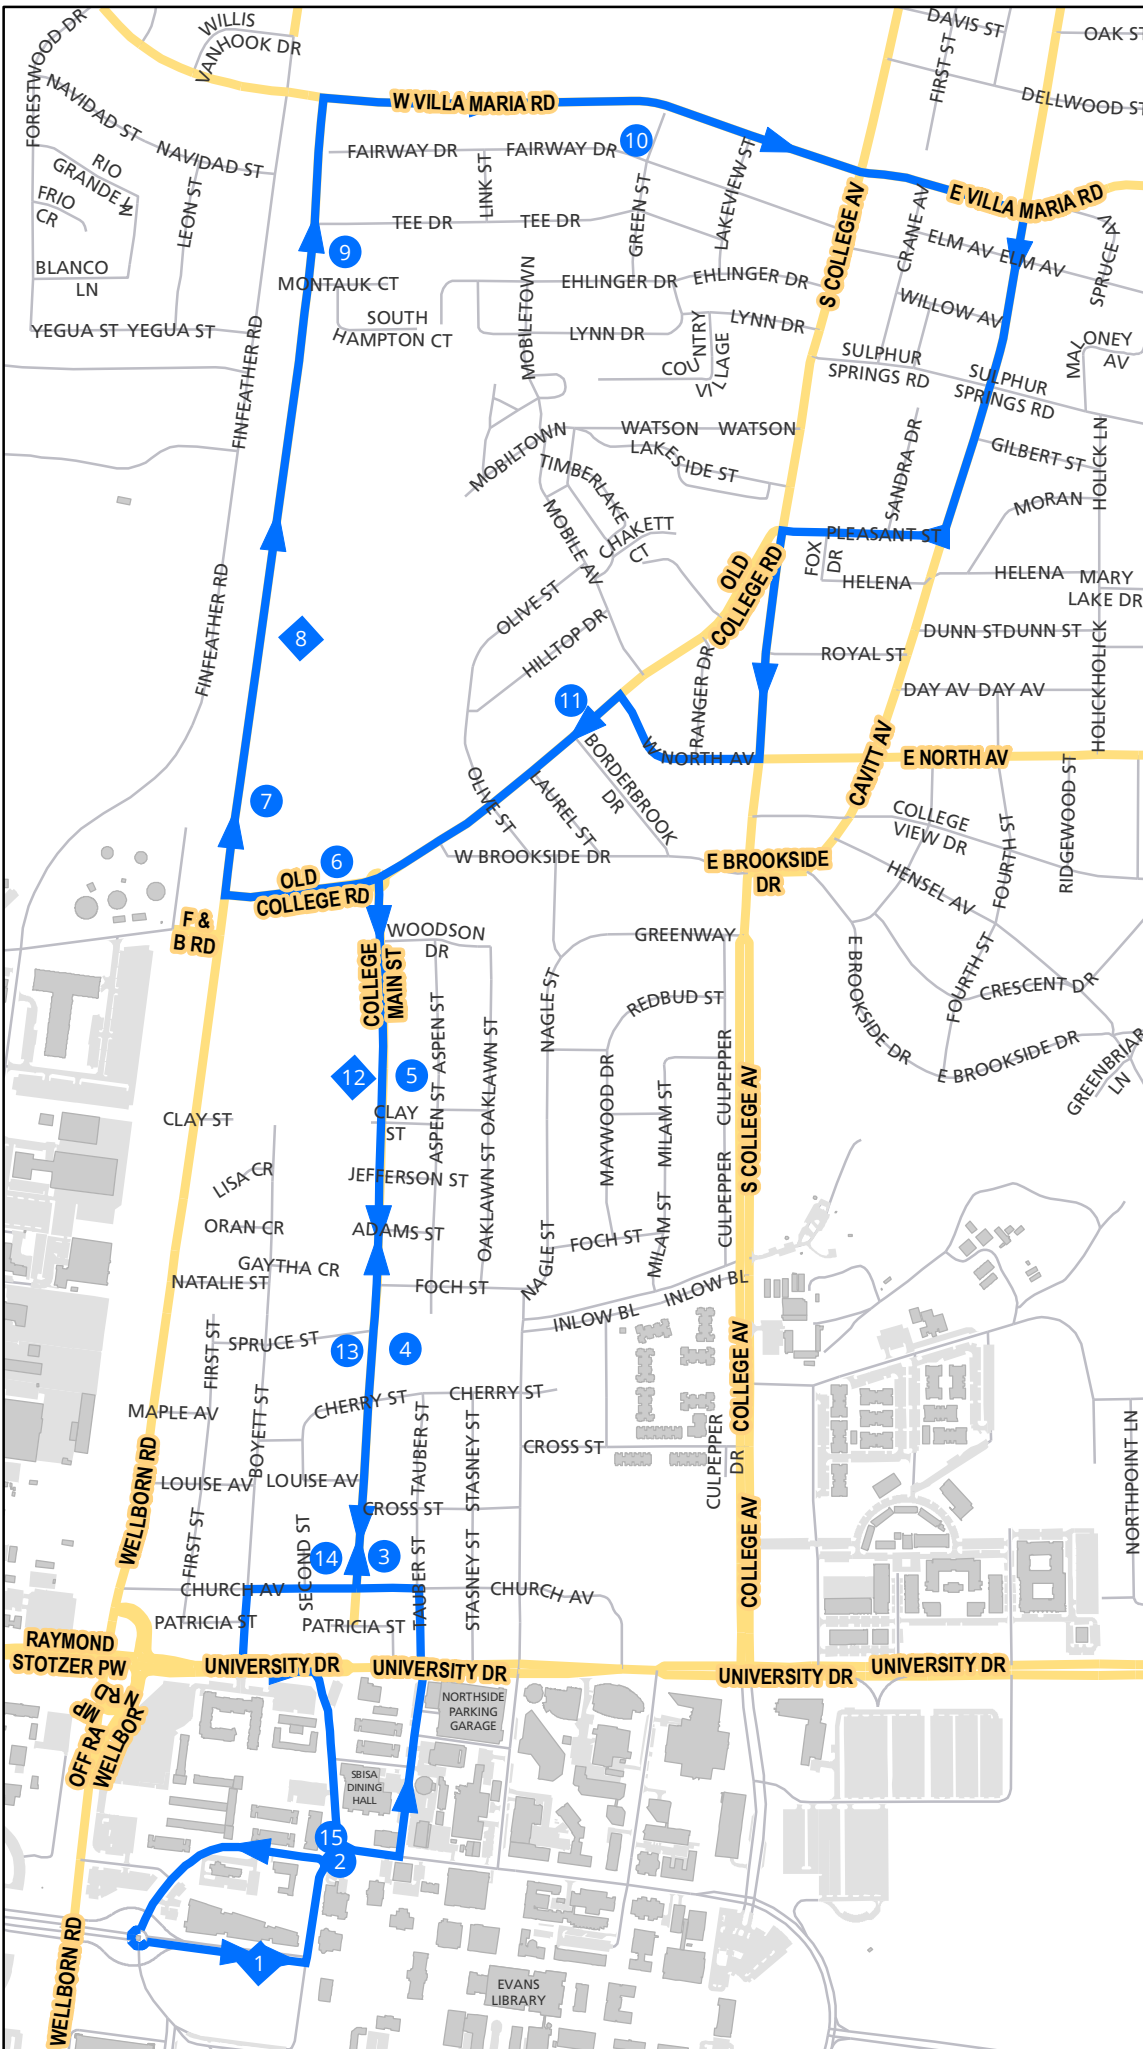

# Route 15-T10 Old Army

1. Old Main
2. Fish Pond
3. College Main Parking
4. Spruce St.
5. Aggie Station
6. Village On The Creek
7. Z Islander
8. Reville Ranch
9. Wellborn @ Tee
10. Villa Maria @ Green St
11. Academic Village
12. Aggie Station
13. Spruce St.
14. College Main Garage
16. Fish Pond

- Regular Bus Stops
- Bus Stops with specific leave times