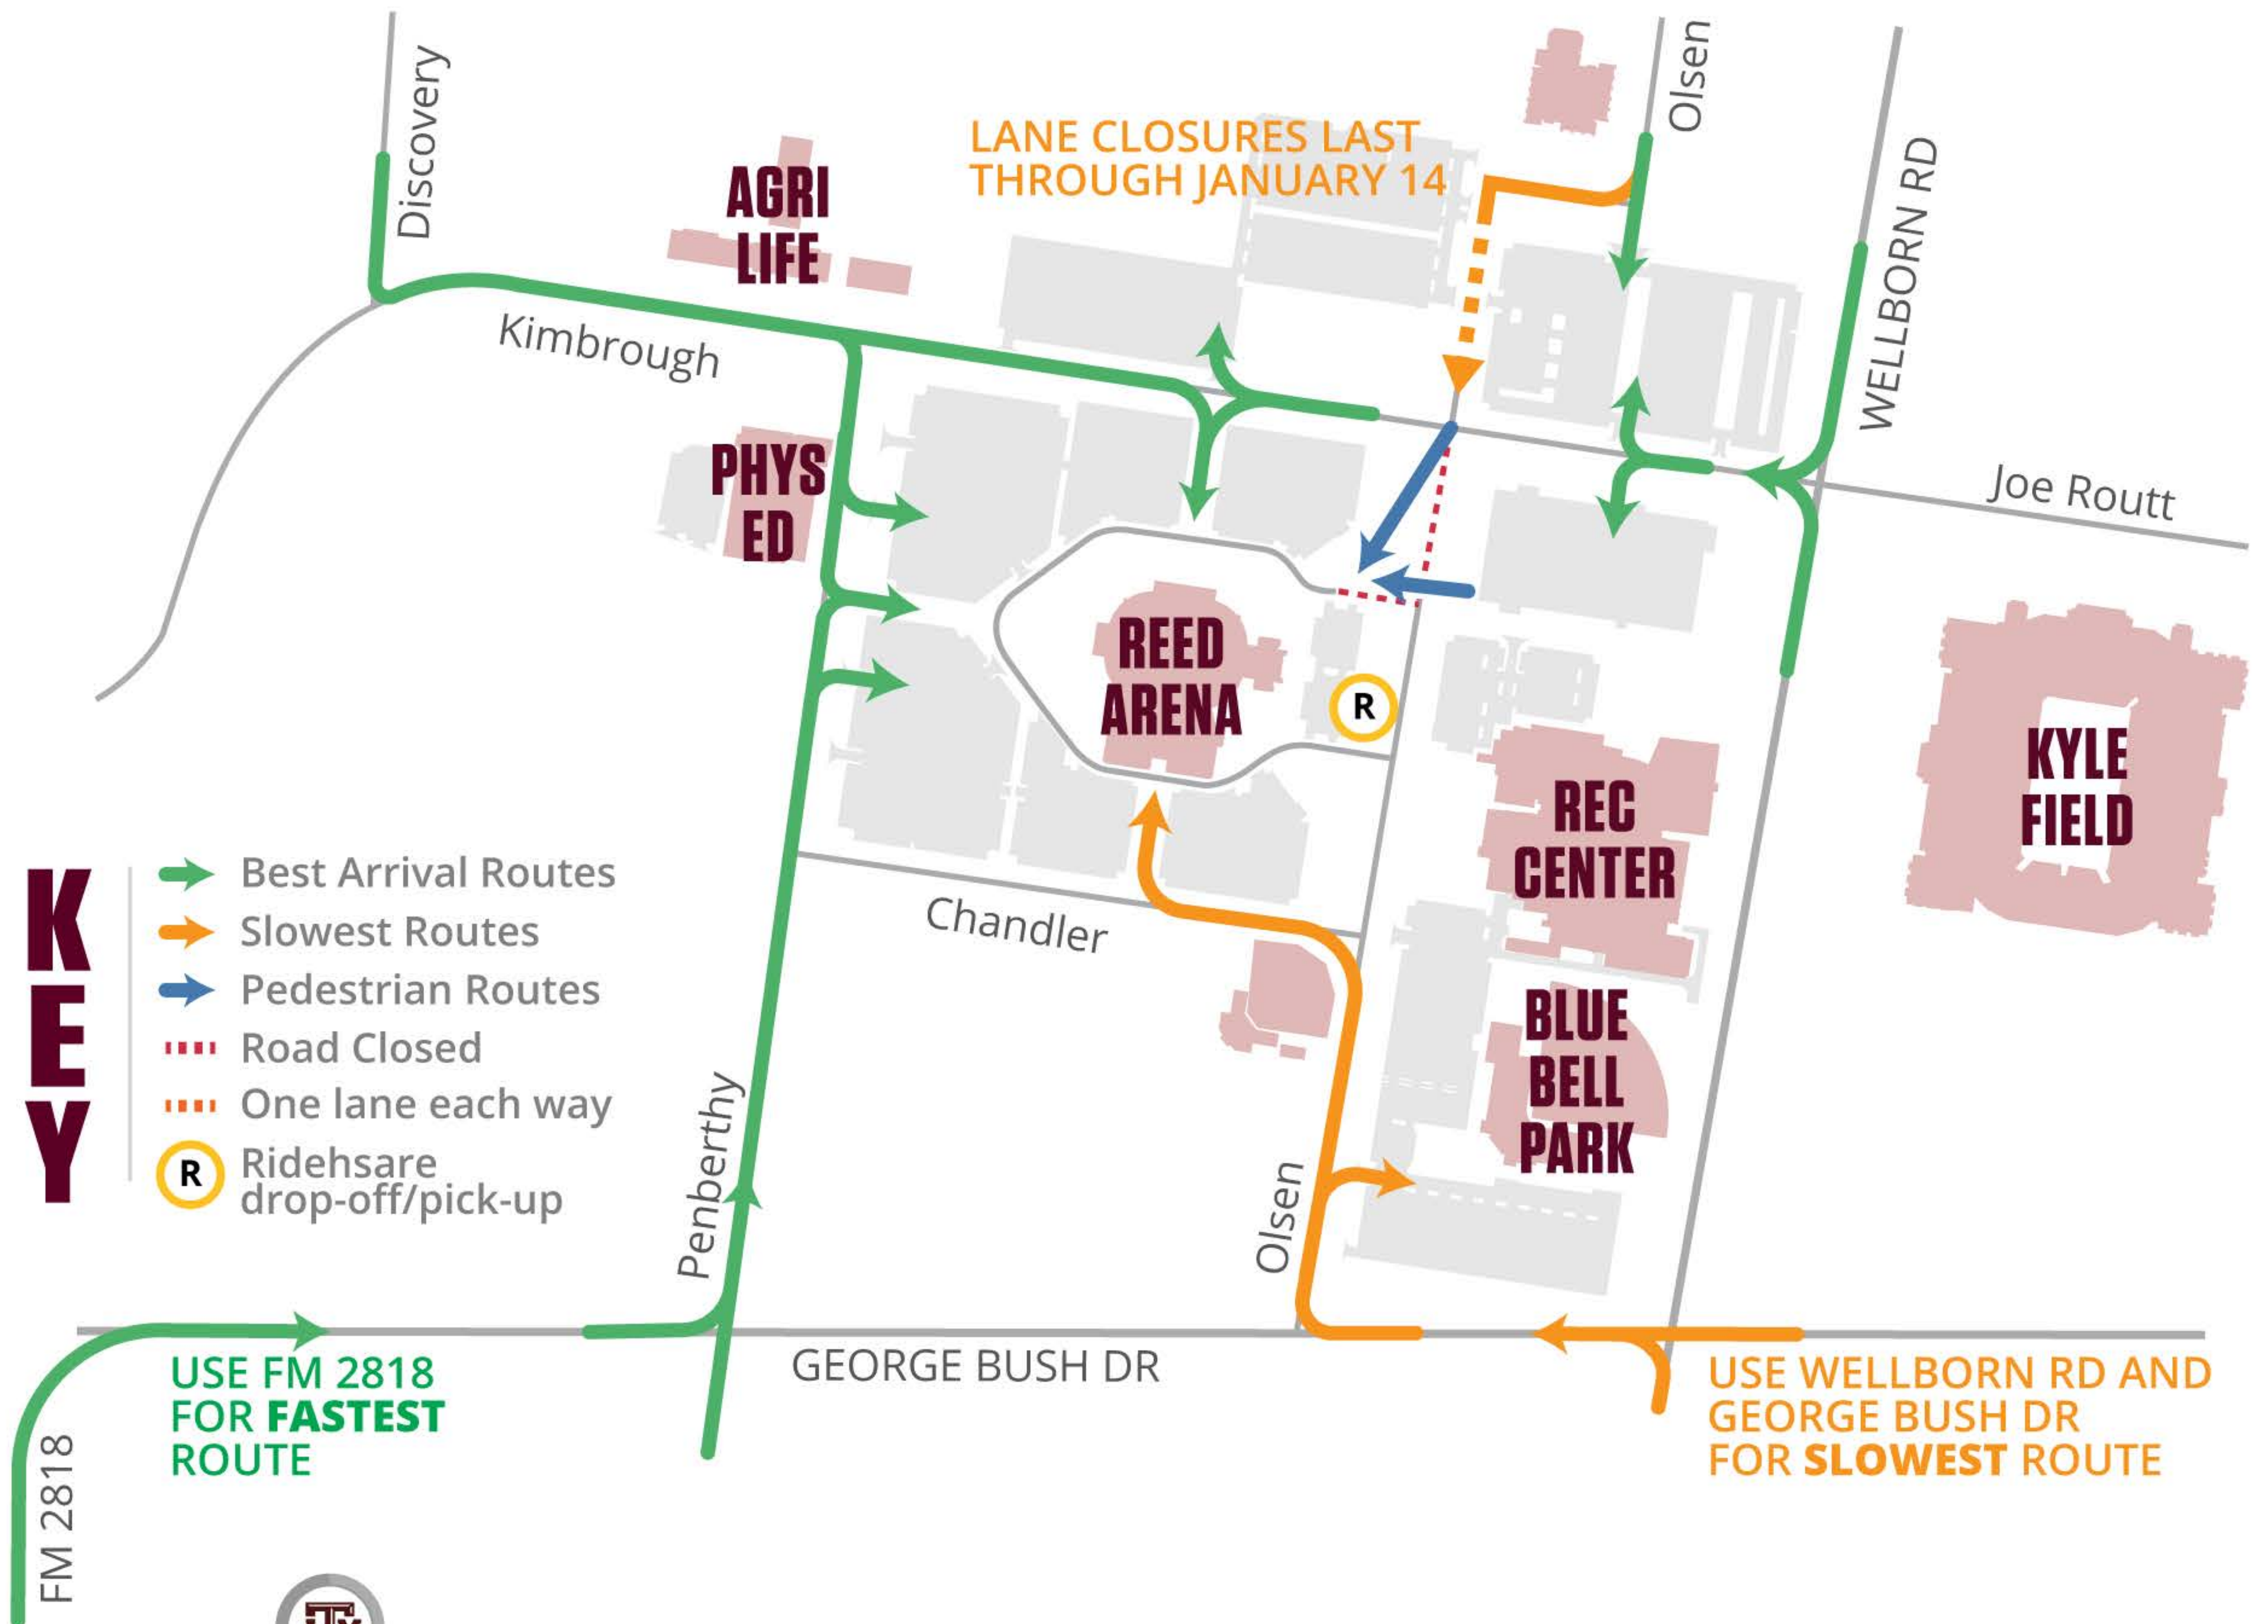

# GETTING TO AGGIE BASKETBALL GAMES

Use FM 2818 for quickest arrival, avoid George Bush Dr. and Wellborn Rd.

DESTINATION  
**AGGIELAND**

**AGGIE ATHLETICS**

visit [12thman.com](http://12thman.com) for tickets and athletics info

**FOLLOW US ON TWITTER**

@GetToAggieGame for gameday traffic updates

**WHERE'S MY BUS?**

visit [m.tamu.edu](http://m.tamu.edu) for real-time bus locations