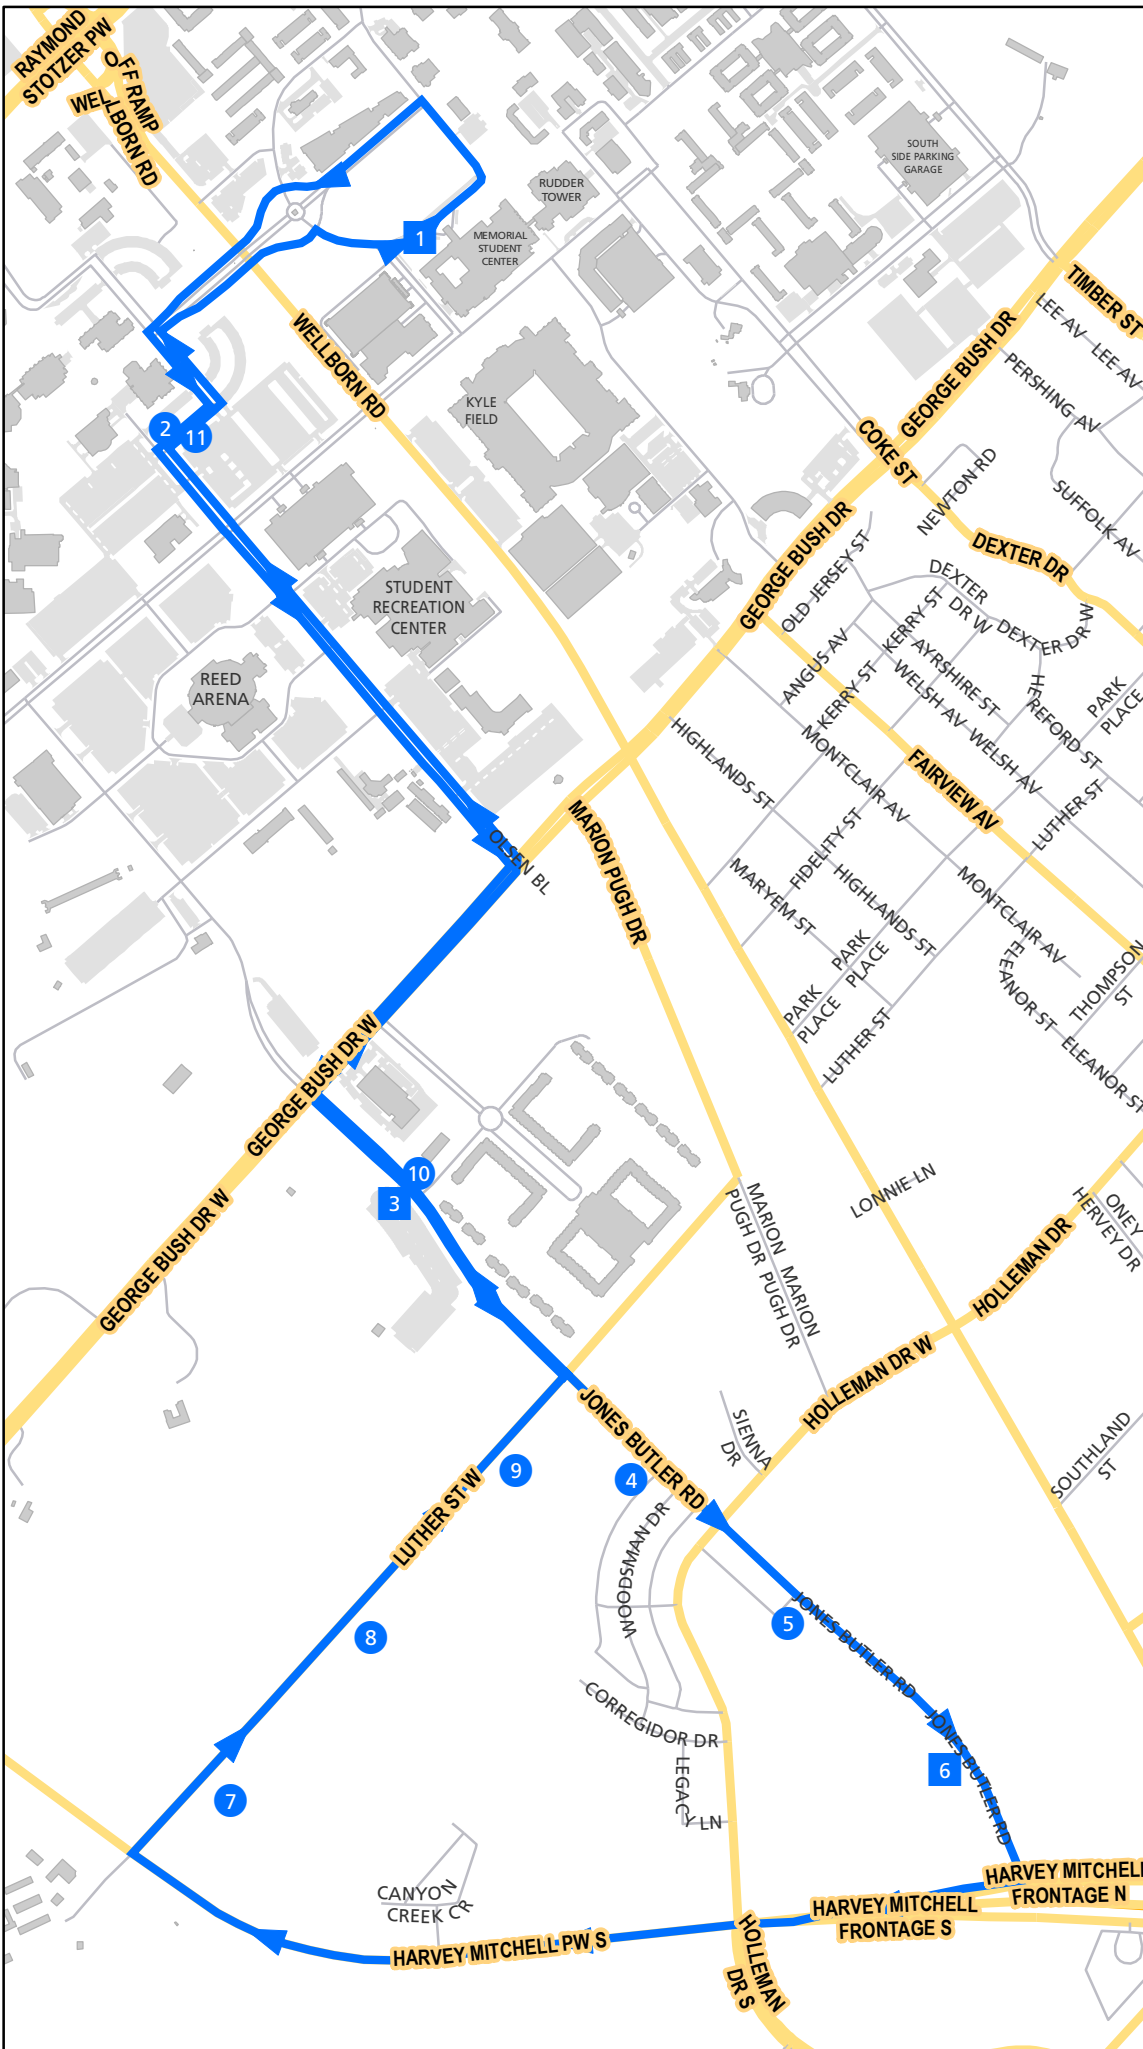

Route 35-SP Hullabaloo

1. MSC
2. Kleberg
3. Park West
4. Woodsman
5. Gridiron
6. The Retreat
7. University Trails
8. Fox Run
9. The District
10. Park West
11. Kleberg

● Bus Stops with
■ Bus Stops with

Transportation Services