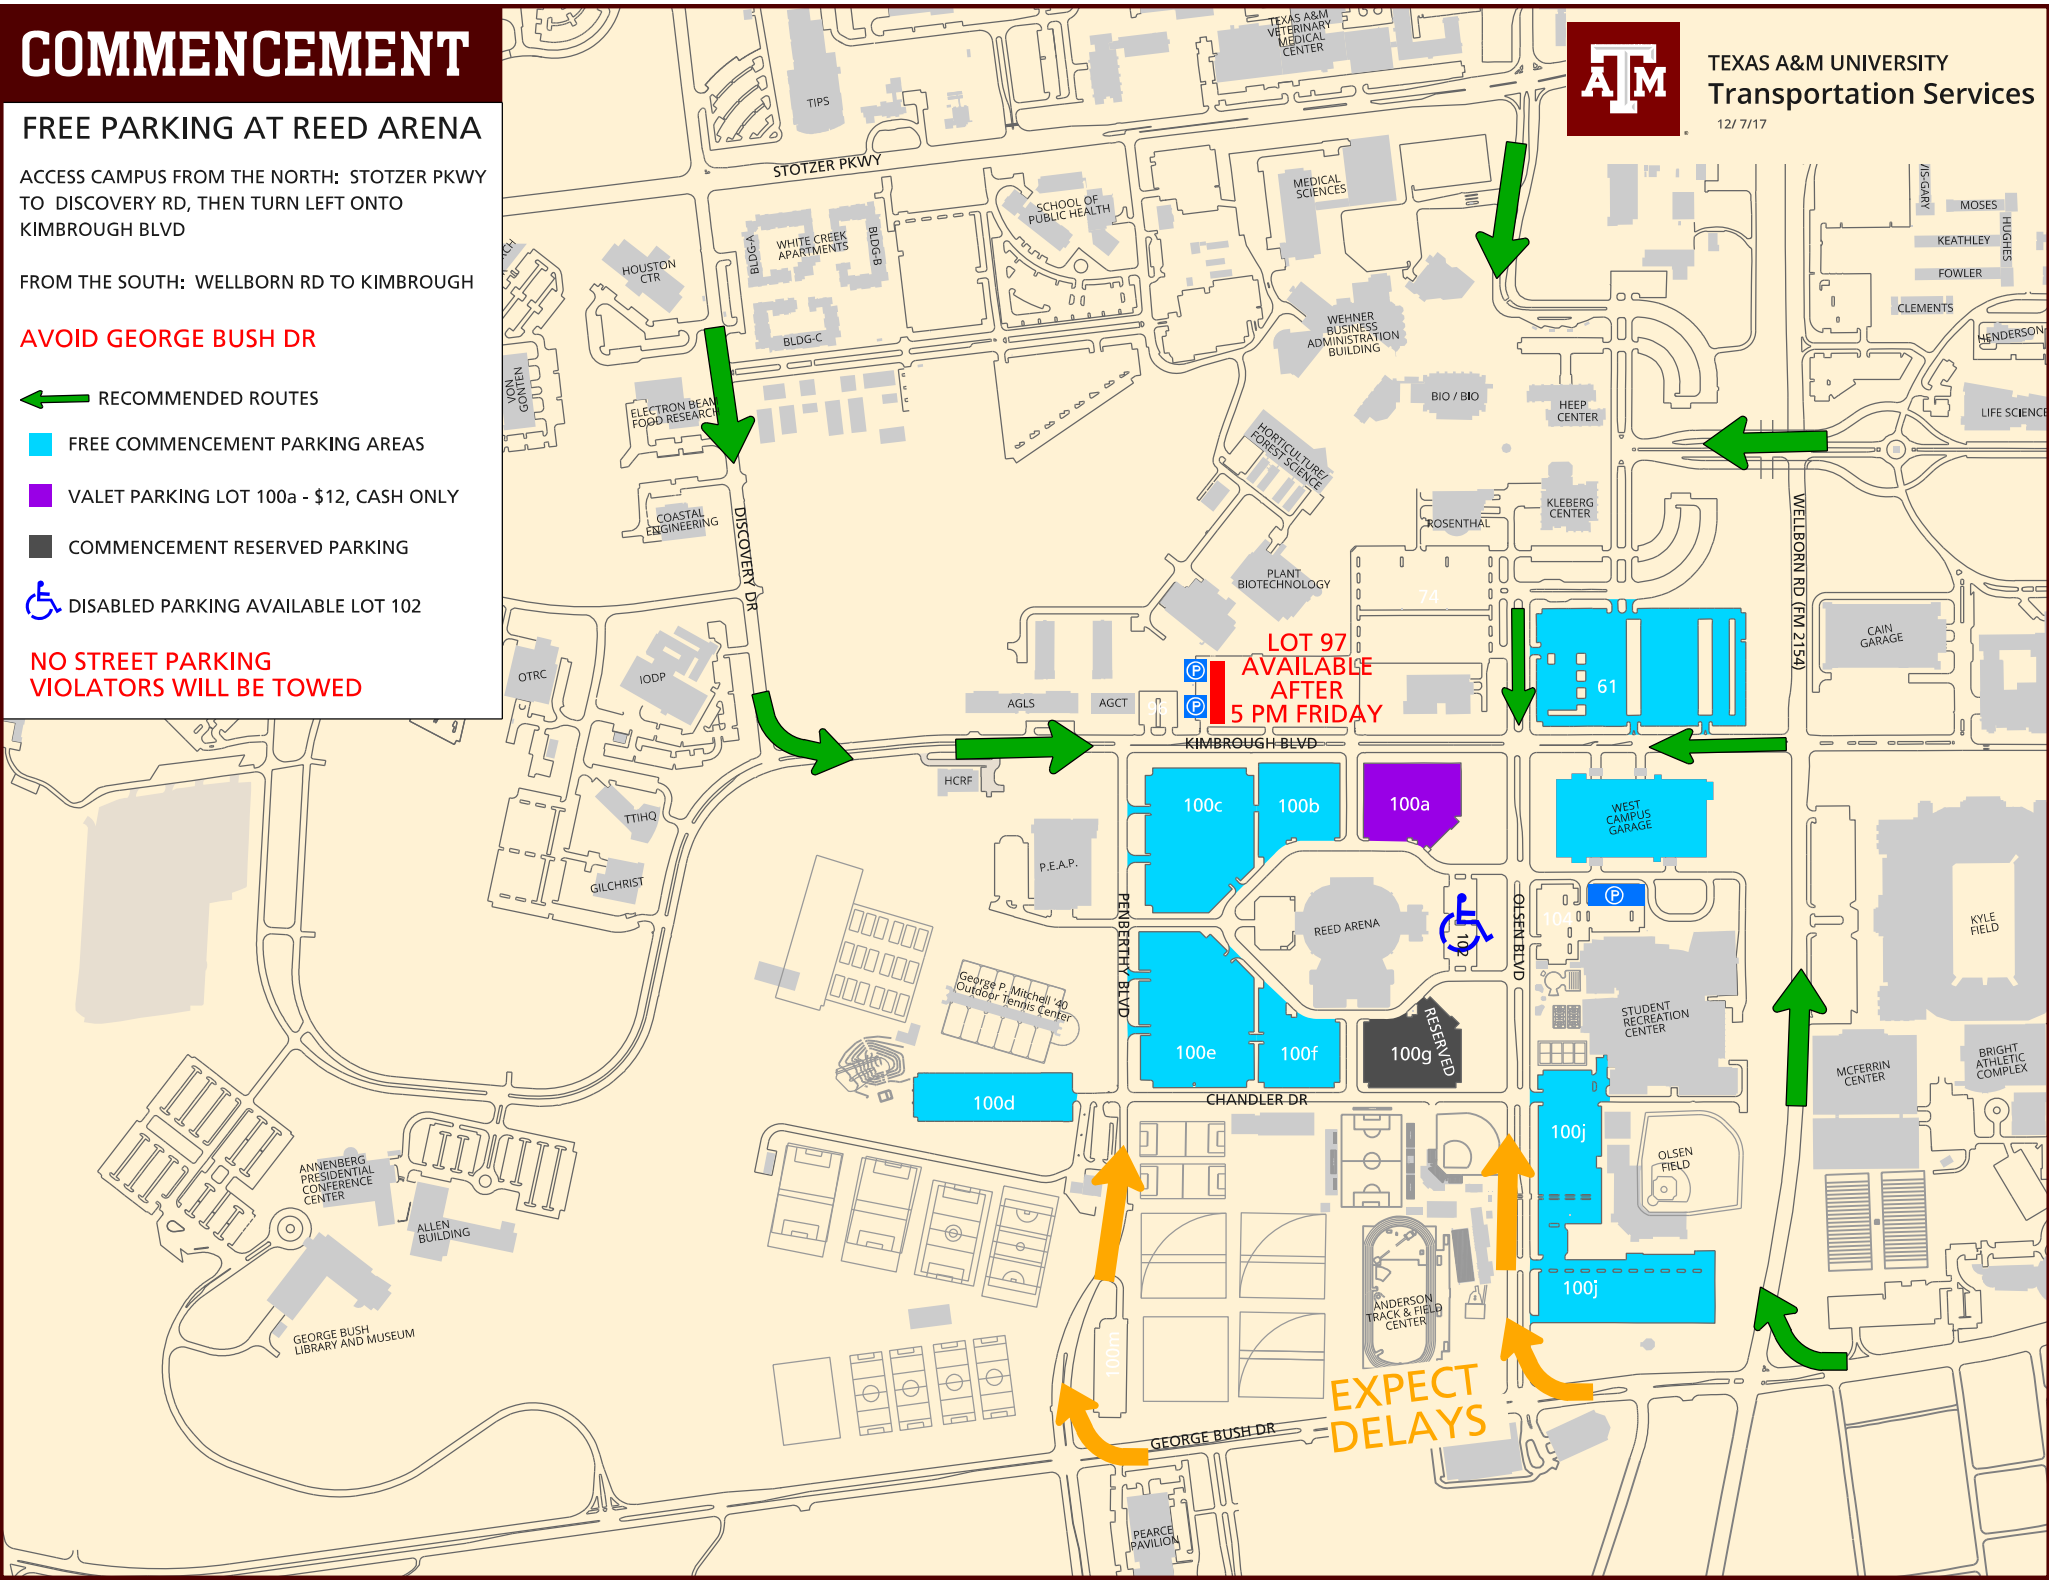

COMMENCEMENT

FREE PARKING AT REED ARENA

ACCESS CAMPUS FROM THE NORTH: STOTZER PKWY TO DISCOVERY RD, THEN TURN LEFT ONTO KIMBROUGH BLVD

FROM THE SOUTH: WELLBORN RD TO KIMBROUGH

AVOID GEORGE BUSH DR

← RECOMMENDED ROUTES

FREE COMMENCEMENT PARKING AREAS

VALET PARKING LOT 100a - \$12, CASH ONLY

COMMENCEMENT RESERVED PARKING

DISABLED PARKING AVAILABLE LOT 102

**NO STREET PARKING
VIOLATORS WILL BE TOWED**

TEXAS A&M UNIVERSITY
Transportation Services

12/7/17

**LOT 97
AVAILABLE
AFTER
5 PM FRIDAY**

**EXPECT
DELAYS**