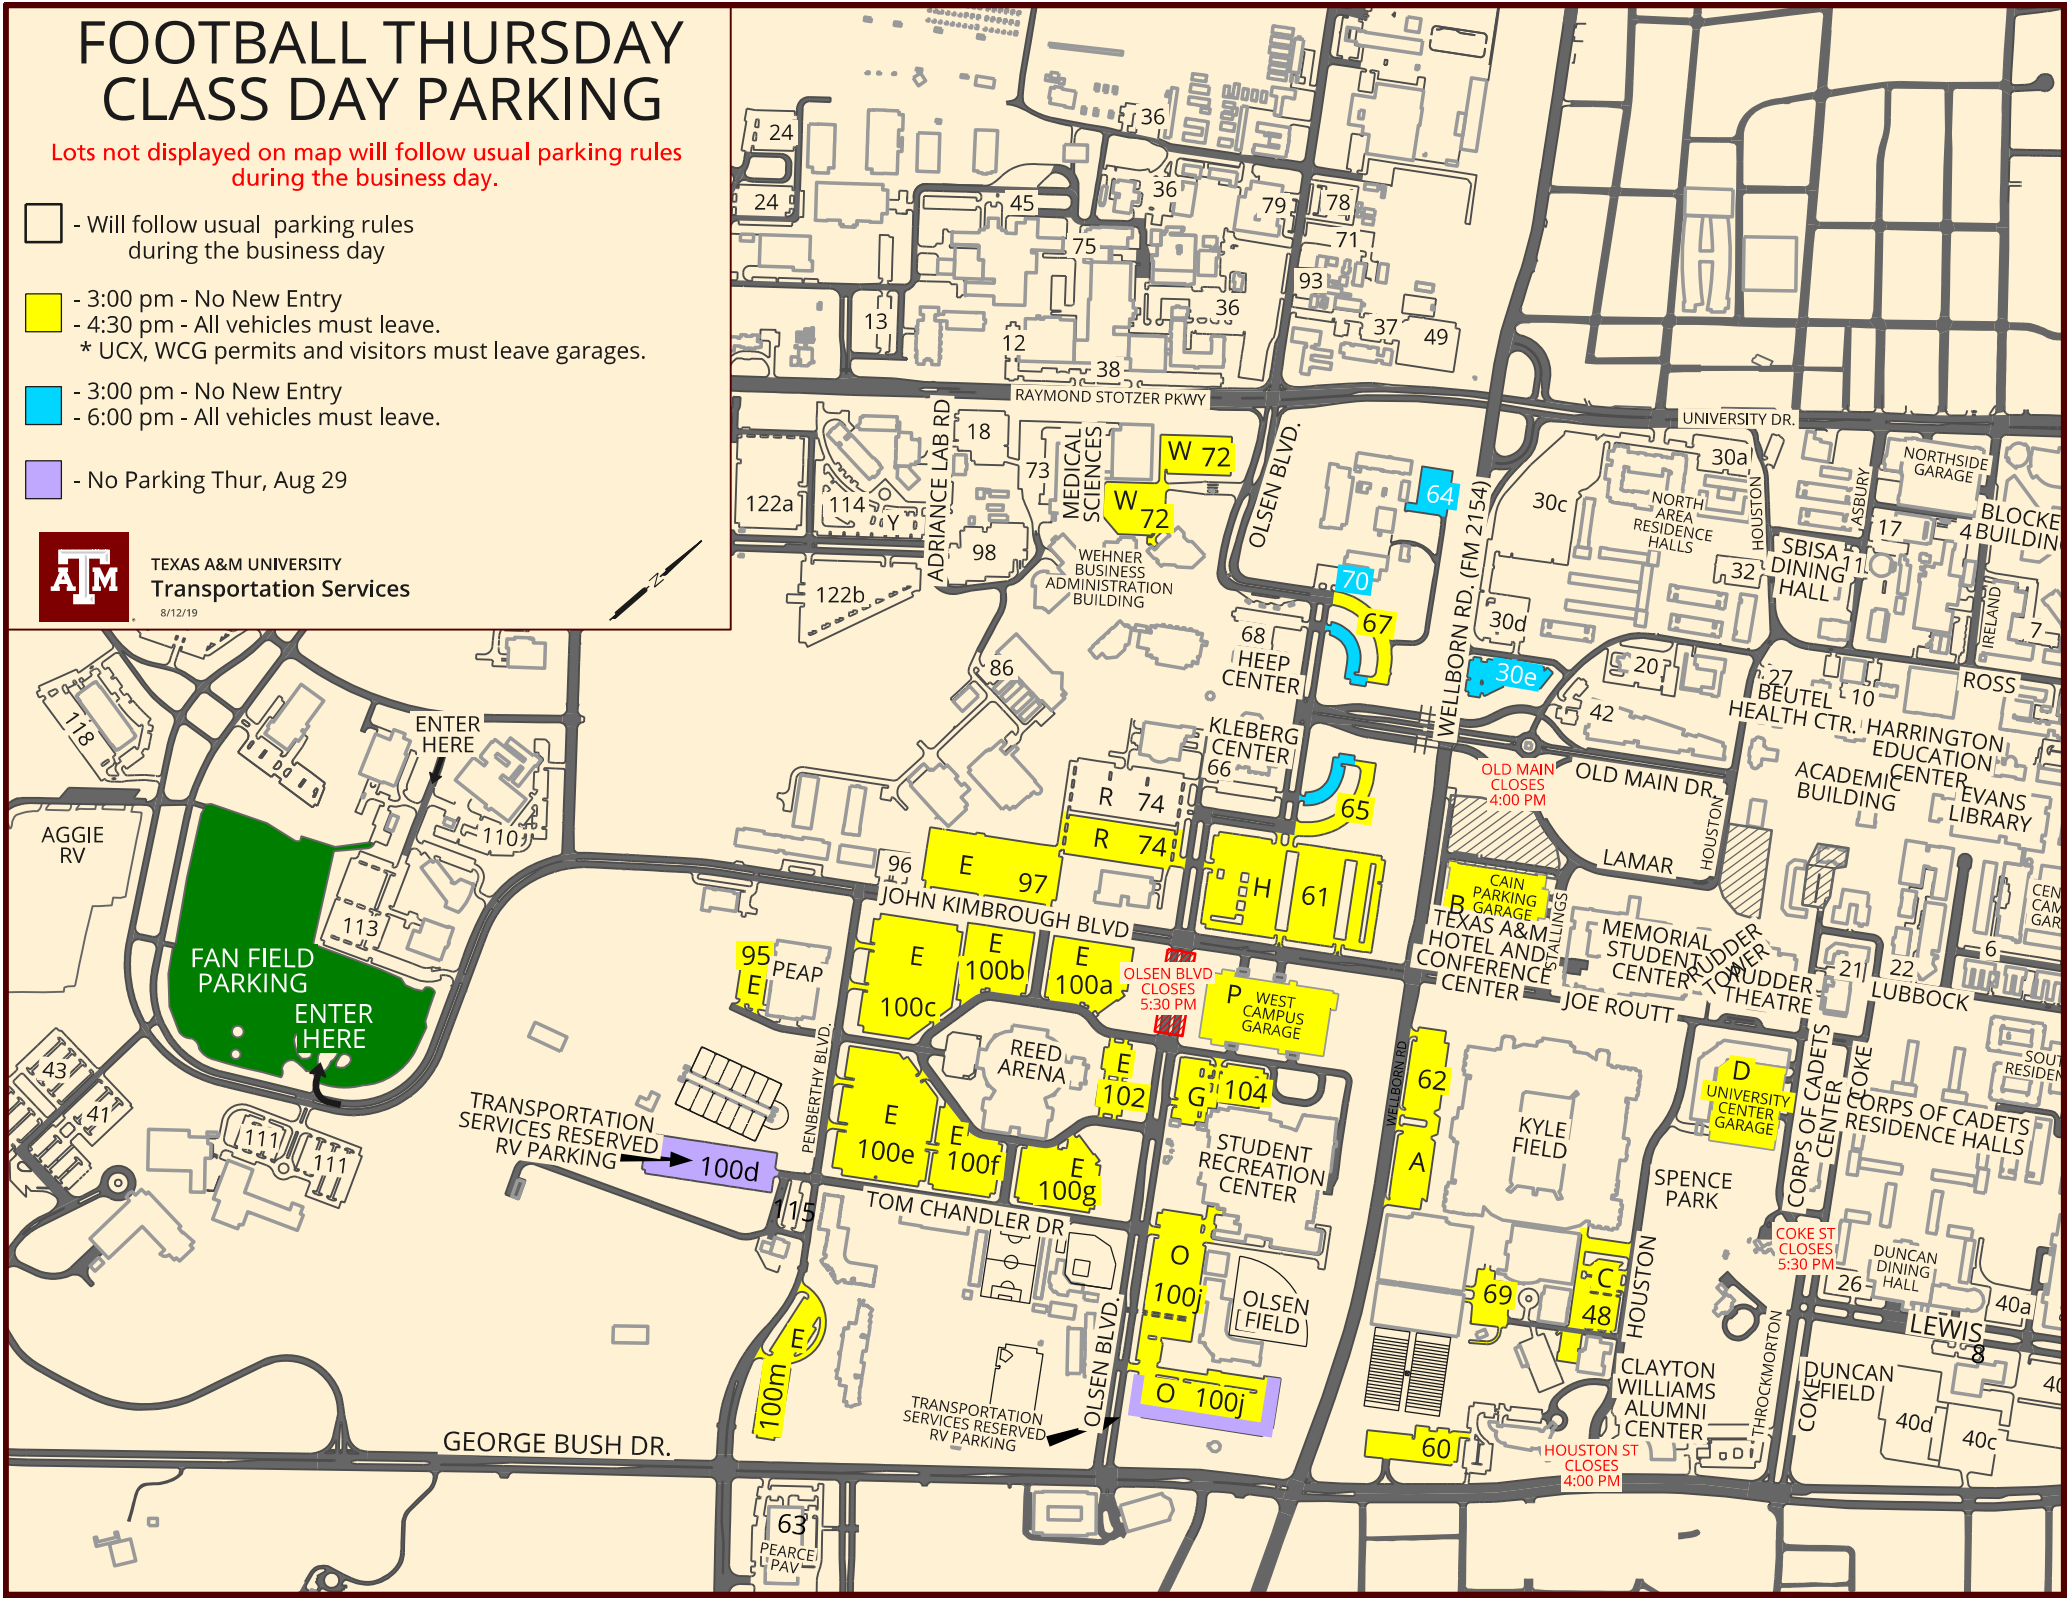

FOOTBALL THURSDAY CLASS DAY PARKING

Lots not displayed on map will follow usual parking rules during the business day.

- Will follow usual parking rules during the business day
- 3:00 pm - No New Entry
- 4:30 pm - All vehicles must leave.
* UCX, WCG permits and visitors must leave garages.
- 3:00 pm - No New Entry
- 6:00 pm - All vehicles must leave.
- No Parking Thur, Aug 29

TEXAS A&M UNIVERSITY
Transportation Services
8/12/19

GEORGE BUSH DR.

HOUSTON ST
CLOSES
4:00 PM

COKE ST
CLOSES
5:30 PM

OLSEN BLVD
CLOSES
5:30 PM

OLD MAIN
CLOSES
4:00 PM

FAN FIELD
PARKING

ENTER
HERE