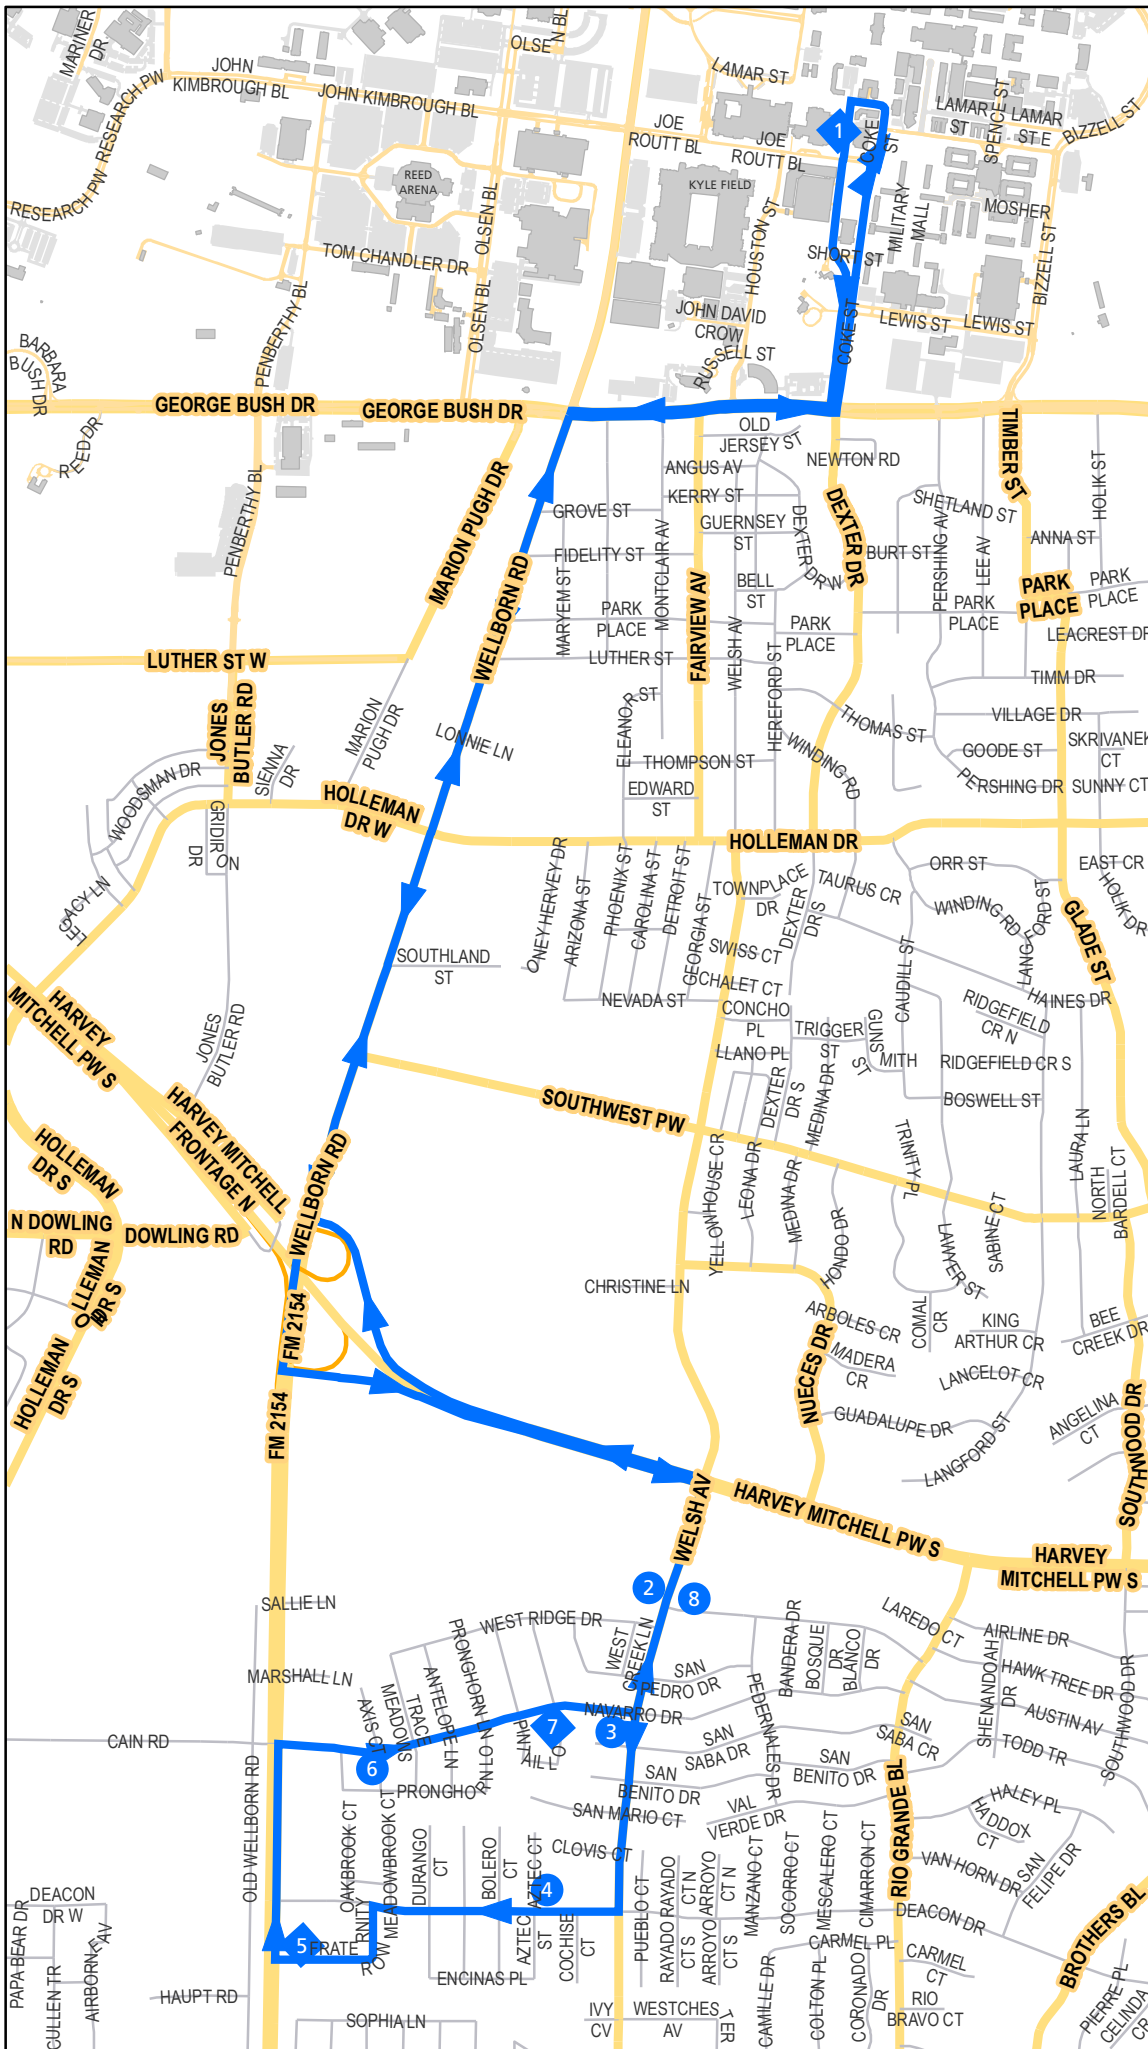

# Route 34

## Fish Camp

1. Trigon
2. First Baptist Church
3. Welsh@ Navarro
4. Deacon @ Aztec Ct
5. Fraternity Row
6. Navarro @ Axis
7. Navarro @ Pintail
8. Balcones

- Regular Bus Stops
- Bus Stops with specific leave times