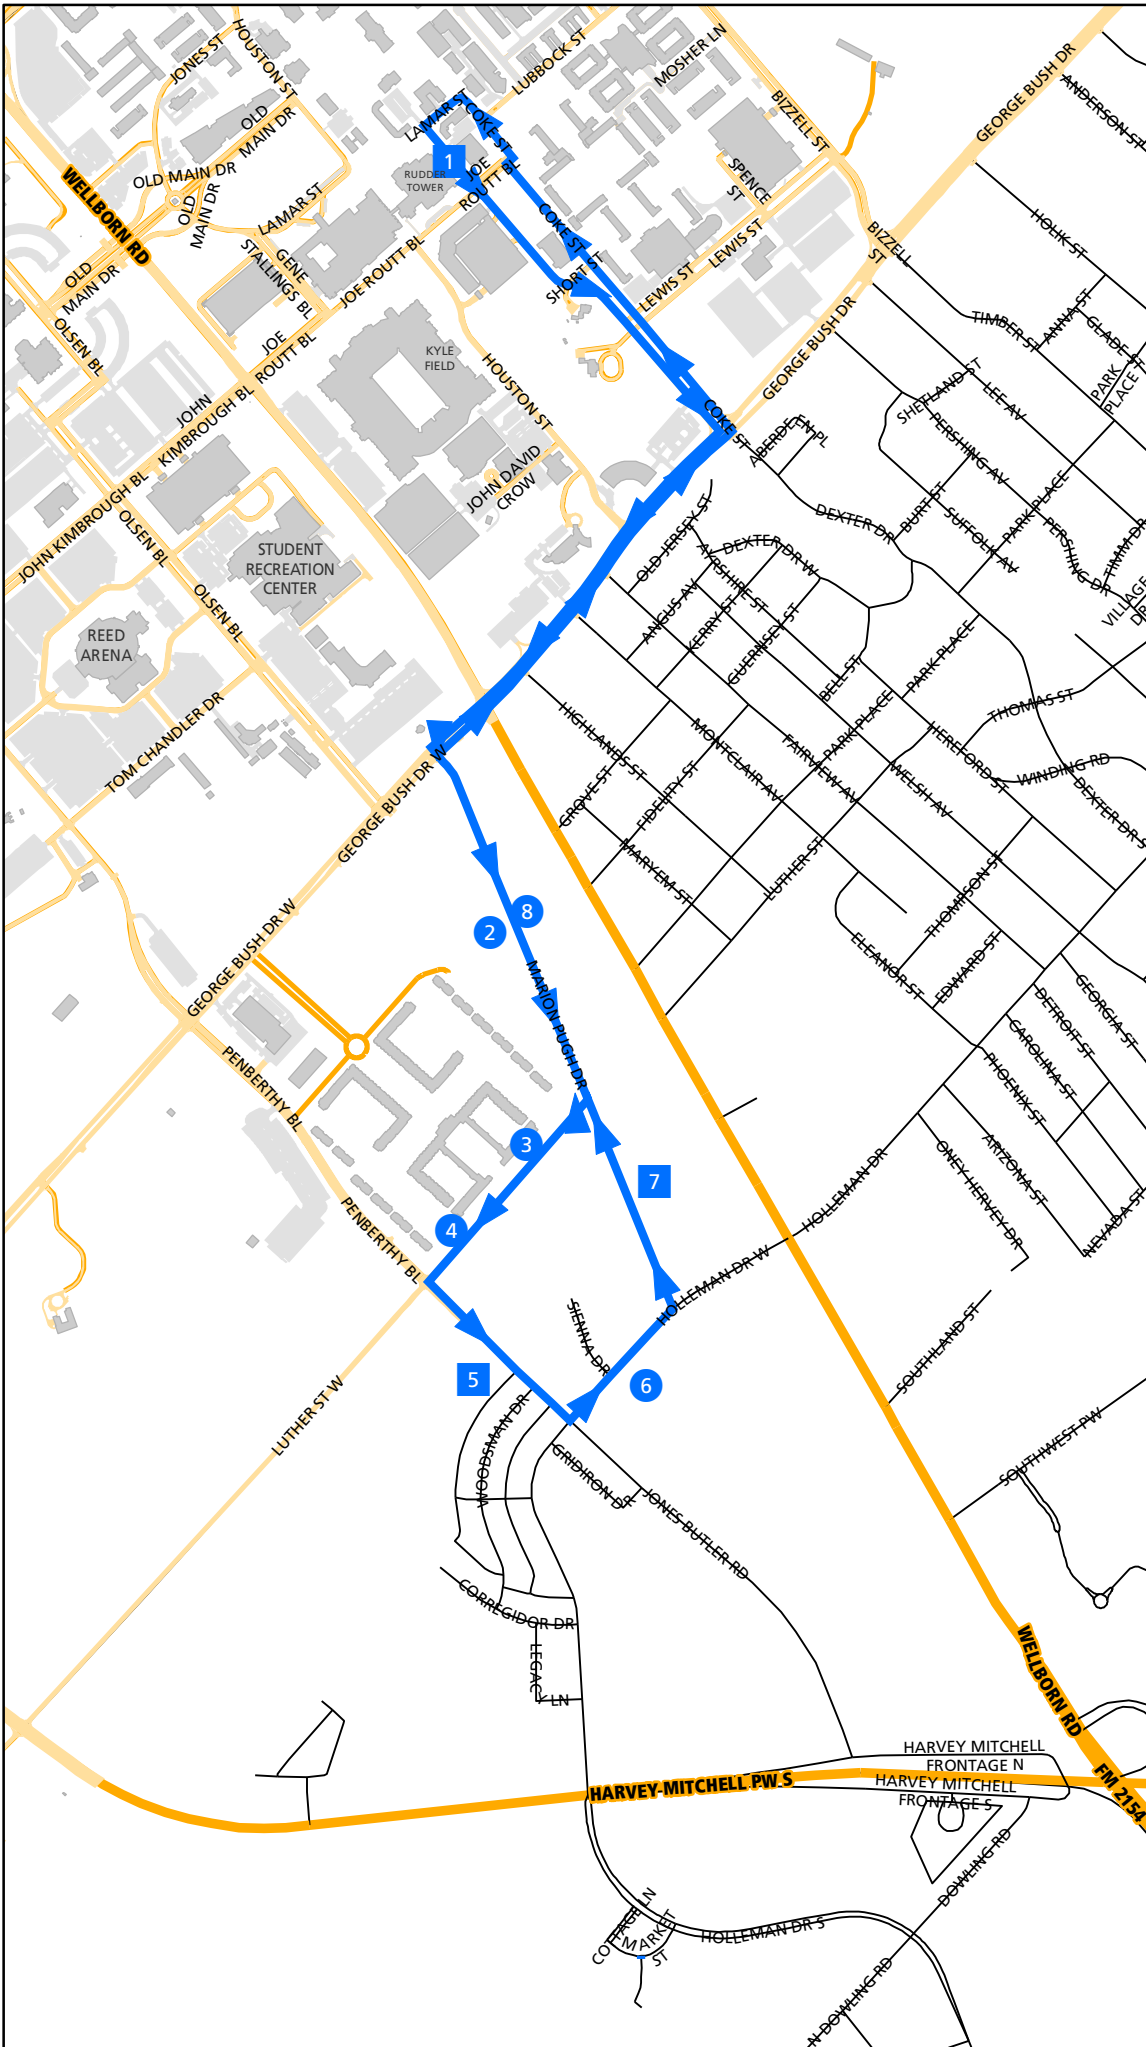

# Route 36

## Cotton Bowl

1. Trigon
2. Treehouse
3. Park West 1
4. Park West 2
5. Woodsman
6. The Gateway
7. U Club
8. Callaway Villas

N

- Regular Bus Stops
- Bus Stops with specific leave times