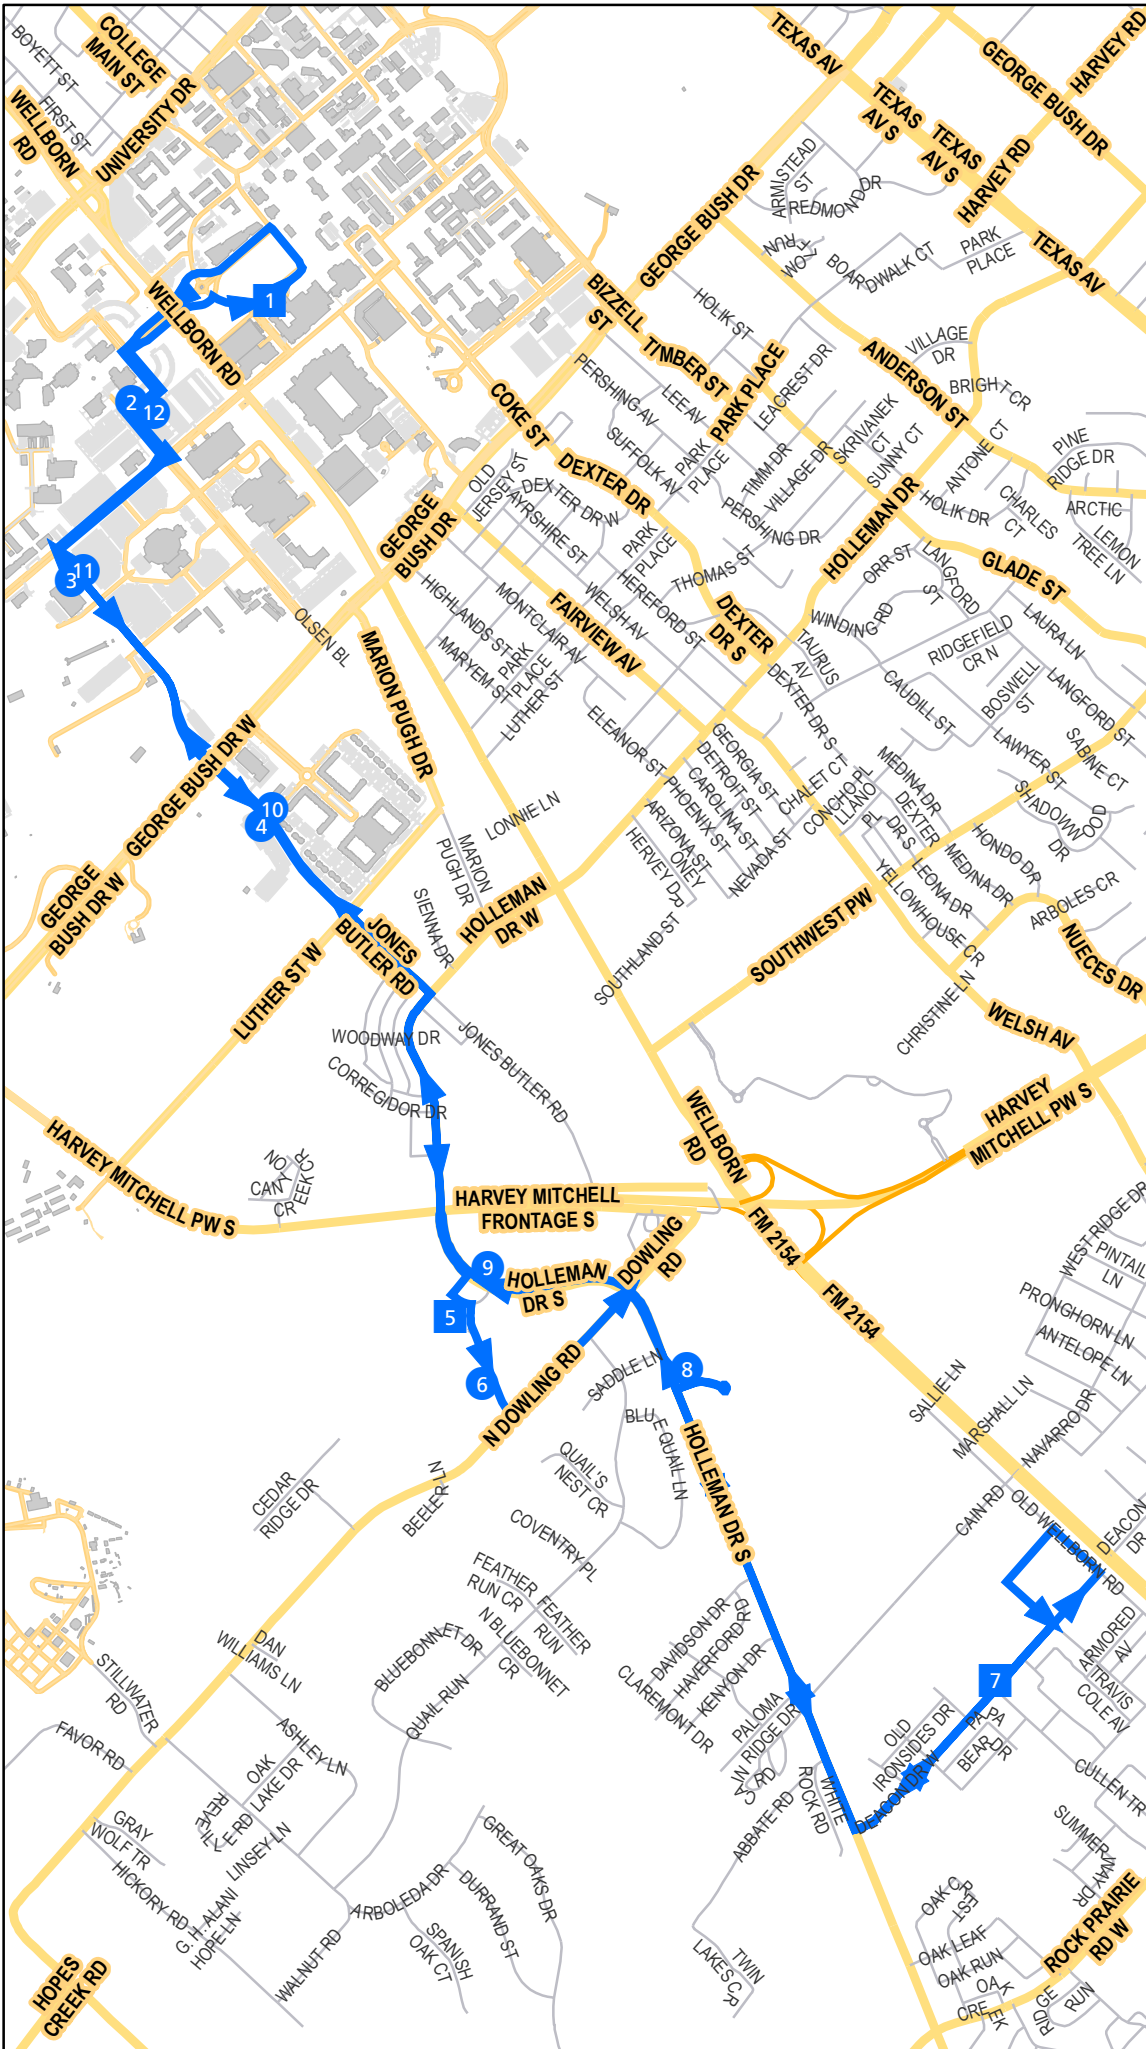

Route 40 Century Tree

1. MSC
2. Kleberg
3. Physical Education
4. Park West
5. The Cottages
6. The Junction
7. The Barracks
8. Aspen Heights
9. Holleman South
10. Park West
11. Physical Education
12. Kleberg

- Regular Bus Stops
- Bus Stops with specific leave times