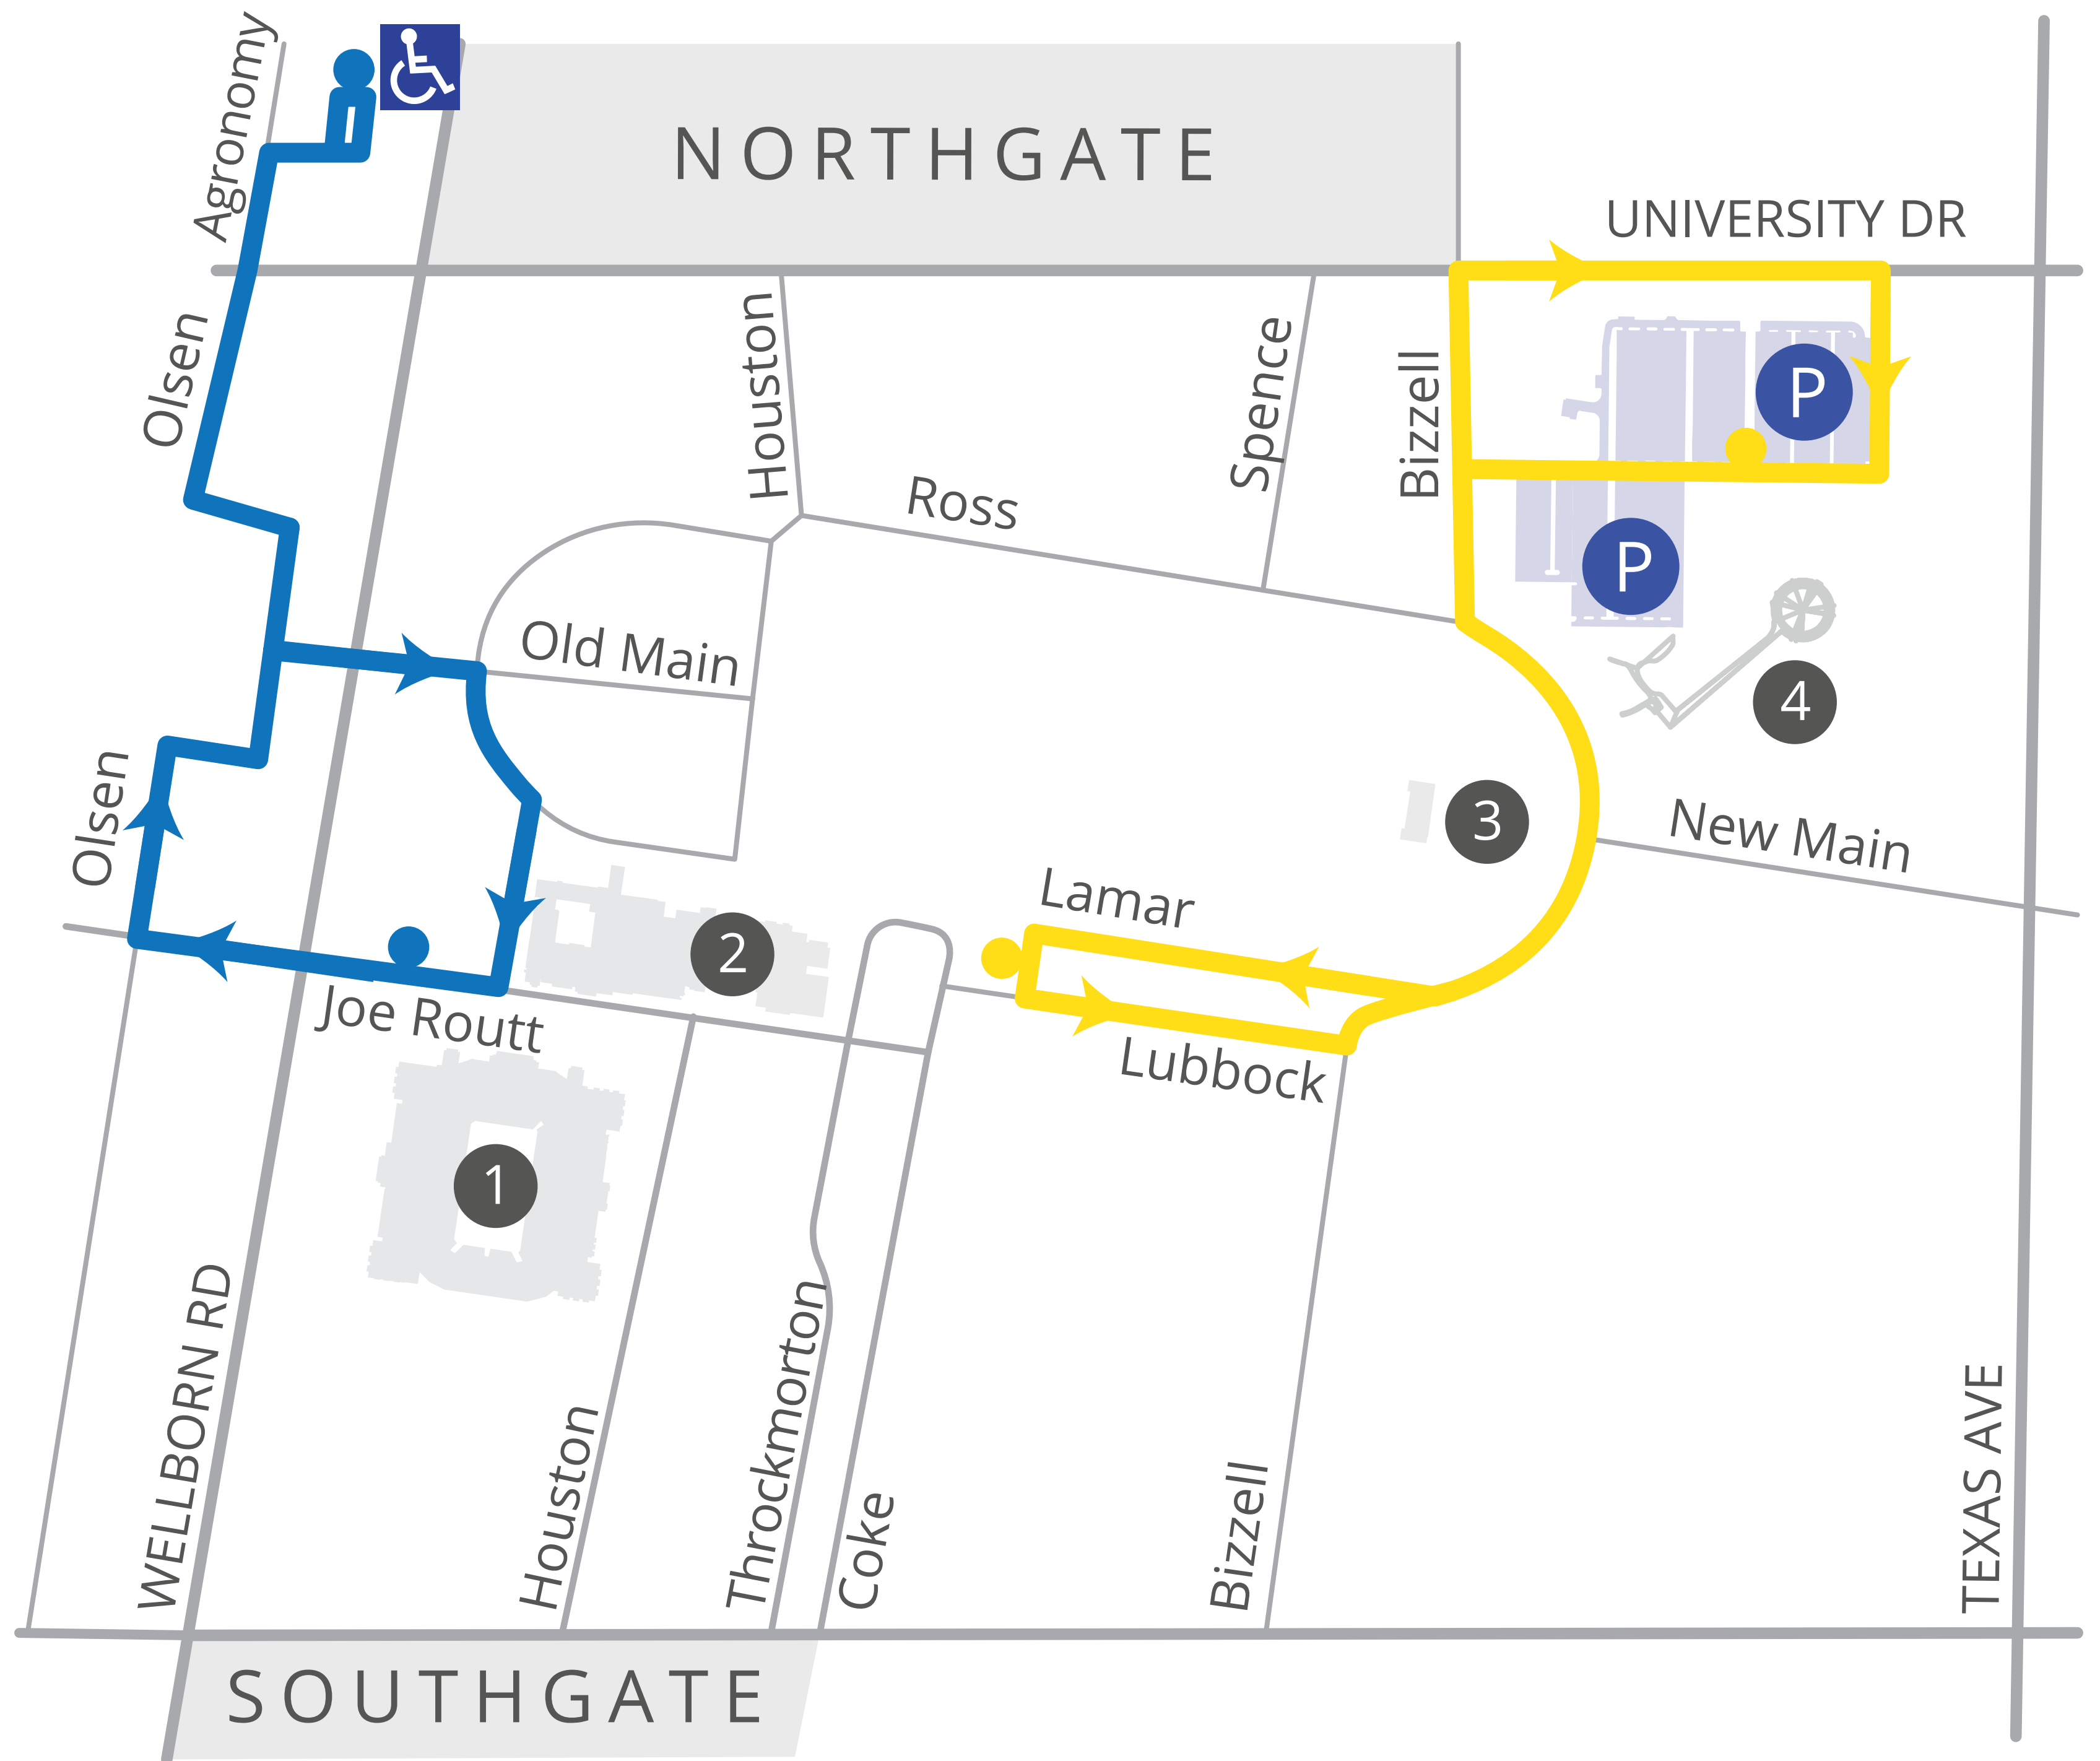

BONFIRE & PARA LOT

football gameday bus routes

Free shuttles serving **Lots 47, 50, 51 & 88**

Transit for the mobility impaired is available in Lot 88.

Routes operate from 3 hours pre-game through 1.5 hours post-game.

***Para Lot has moved to Lot 88** in the General Services Center parking lot.

Bonfire Route

Para Lot Route

Bus Stop

All routes are accessible for people with disabilities

Pay Parking Lots 47, 50 & 51

Kyle Field

MSC/Rudder Tower

Administration Building

Bonfire Memorial

DESTINATION
AGGIELAND

AGGIE ATHLETICS

visit 12thman.com for tickets and athletics info

FOLLOW US ON TWITTER

@GetToAggieGame for gameday traffic updates

WHERE'S MY BUS?

visit m.tamu.edu for real-time bus locations