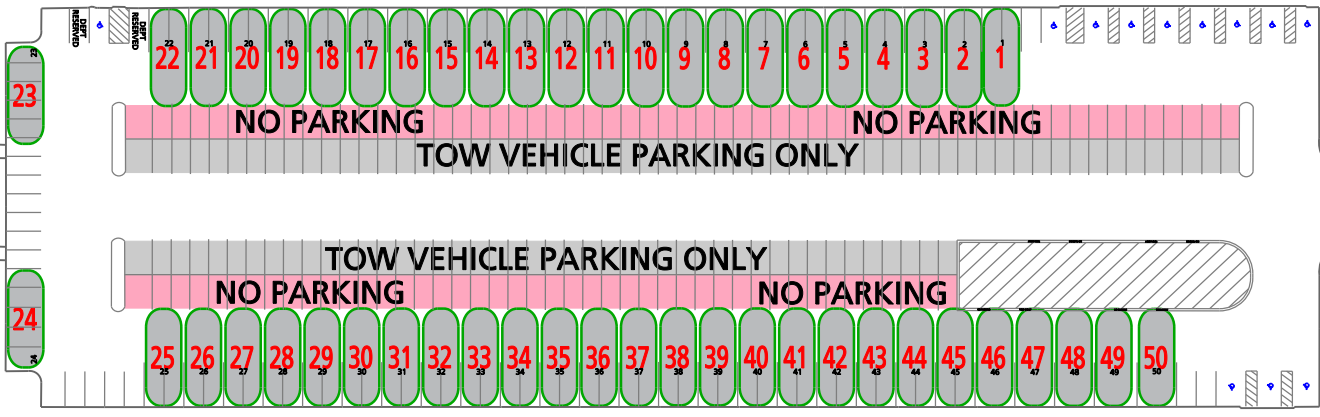

George P. Mitchell '40 Outdoor Tennis Center

PENBERTHY BLVD

23

24

Gate

Gate

Gate

Gate