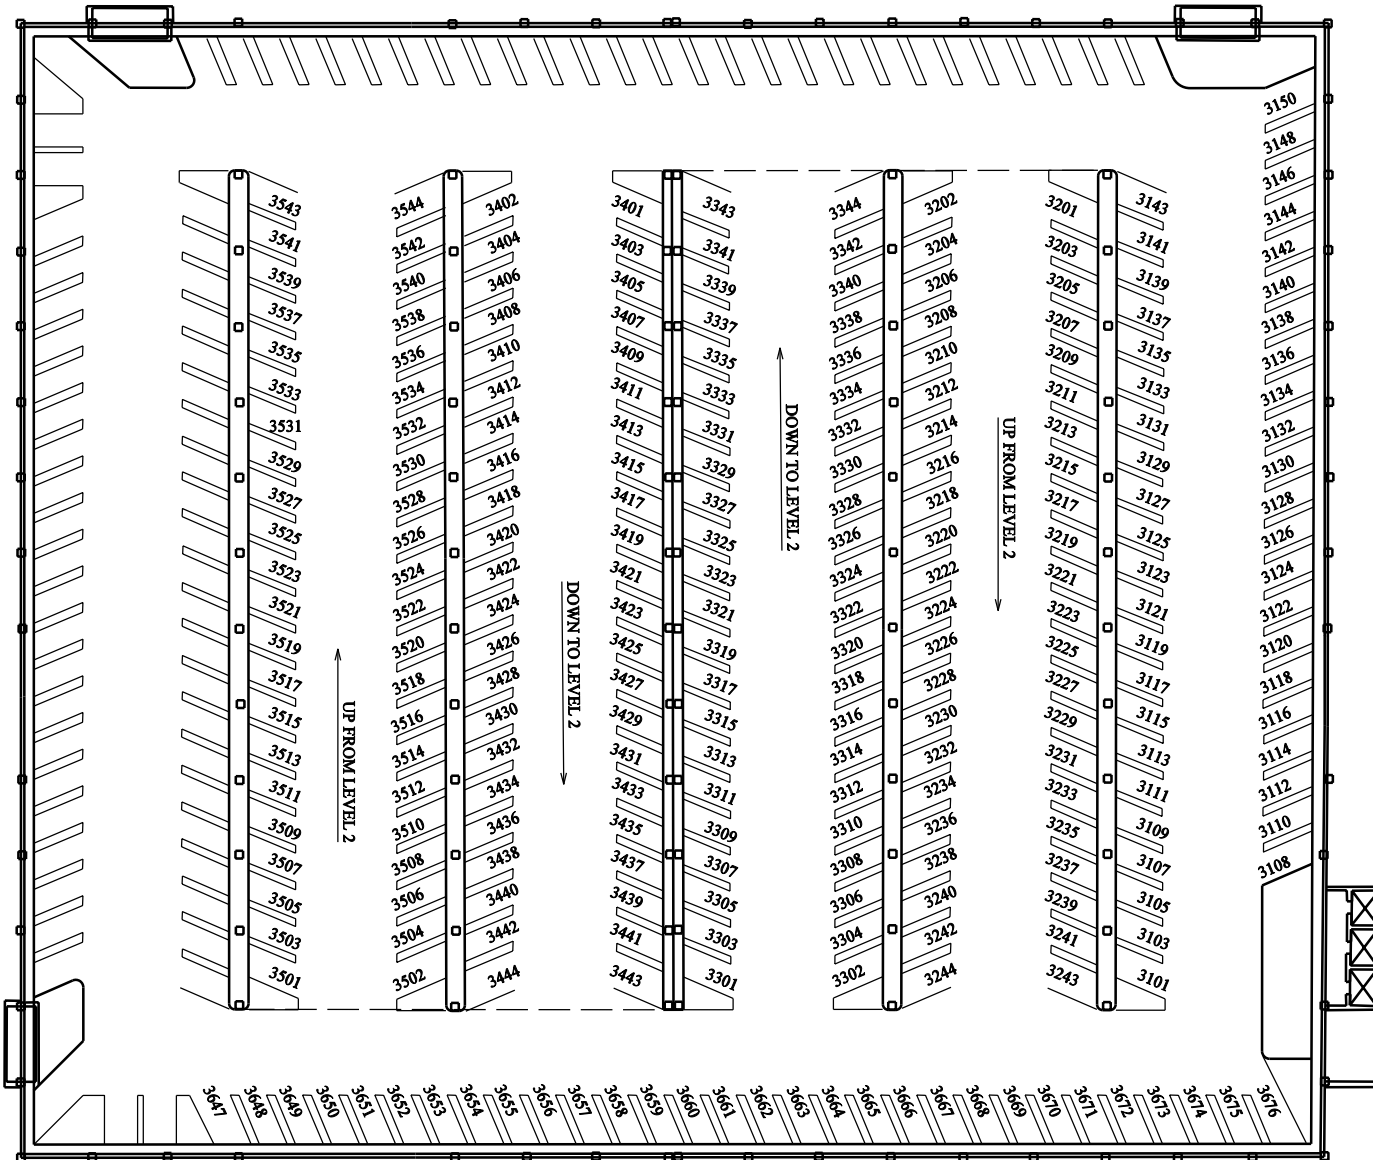

UNIVERSITY DR.

ASBURY ST.

IRELAND ST.

NEW ST.

NSPG
Level 3

REGULAR	76
RESERVED #	250
VISITOR	0

30 MIN. SERVICE	0
U.B.	0
HANDICAP	0

LOADING	0
OTHER	0
M.C.	0
TOTAL	326