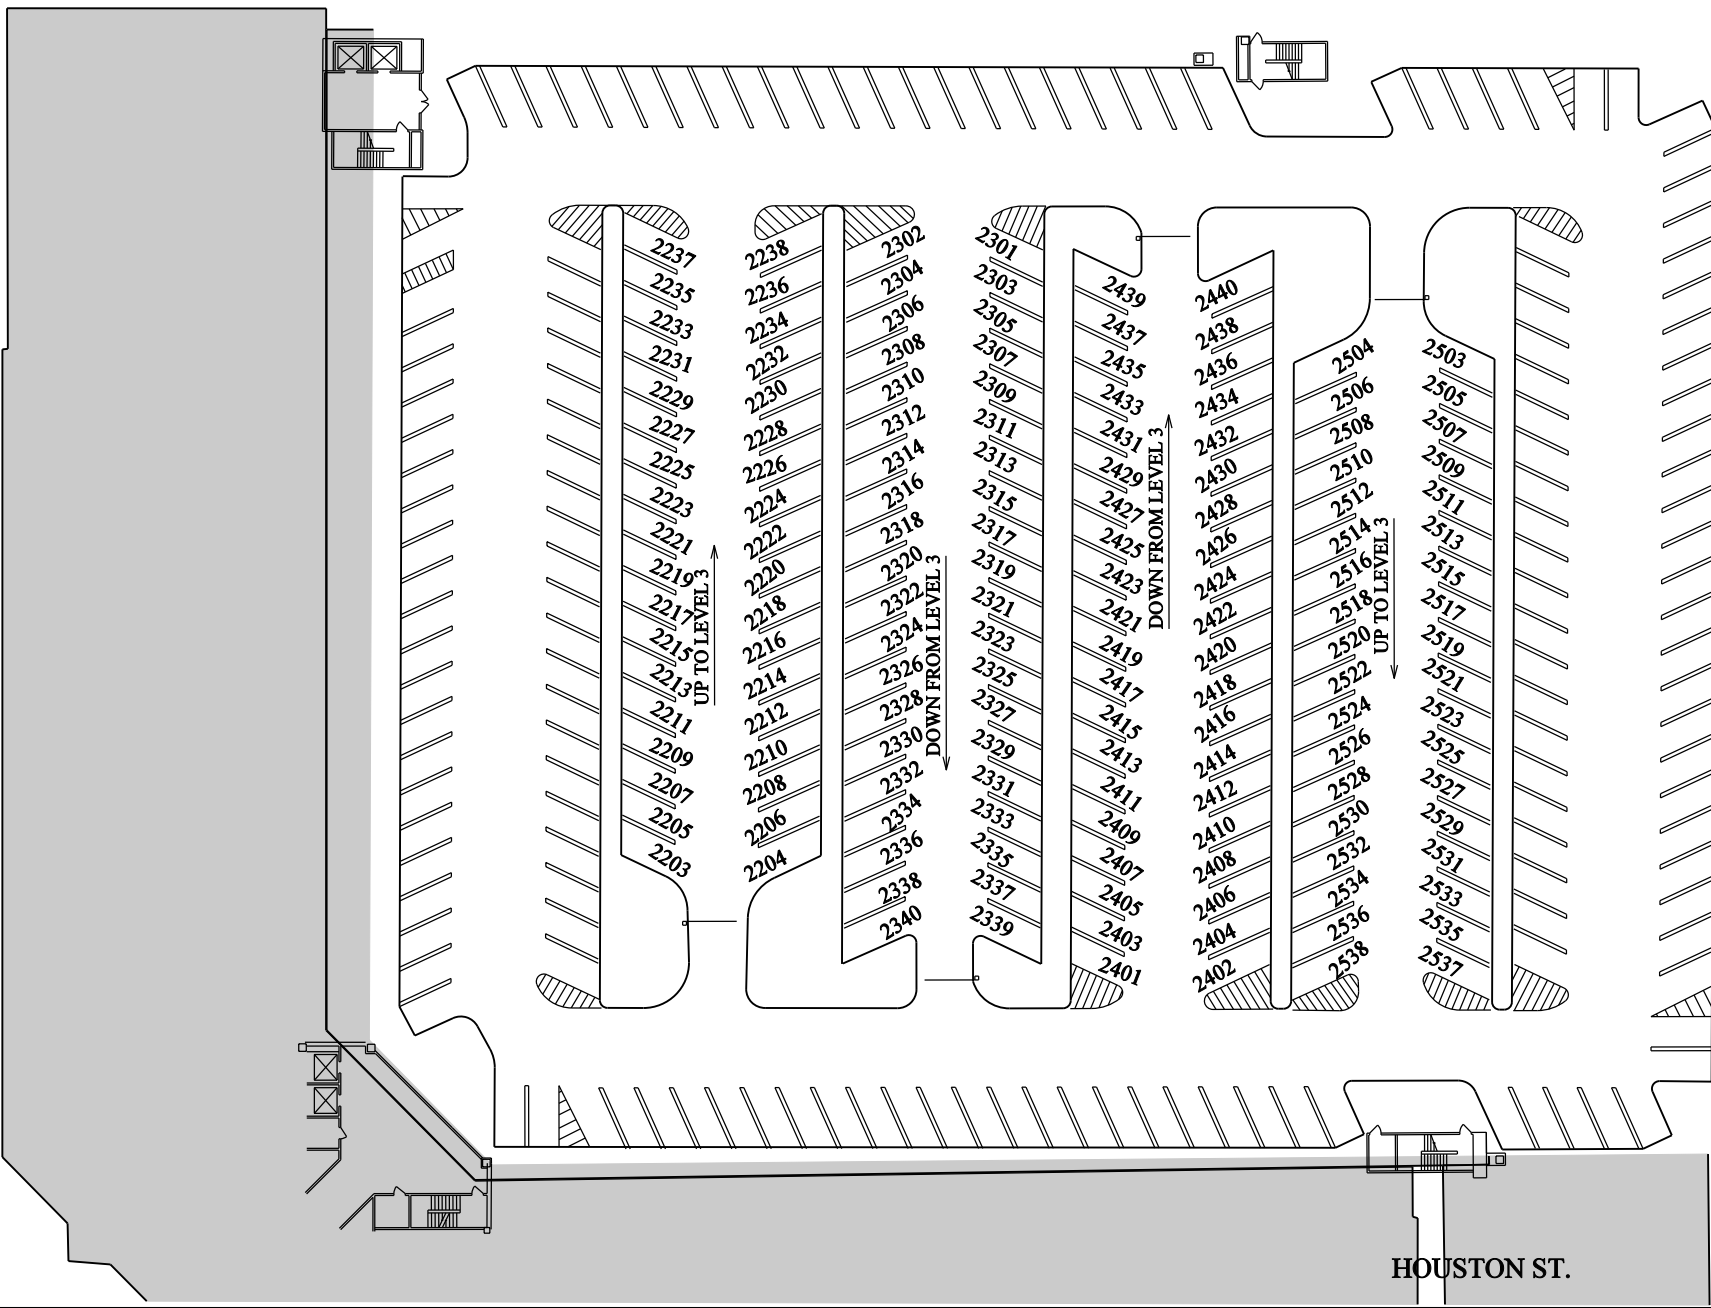

THROCKMORTON ST.

HOUSTON ST.

UCPG  
Level 2

REGULAR	0	TIMED	0	LOADING	0
RESERVED	152	SERVICE	0	OTHER	0
VISITOR	150	U.B.	0	M.C.	0
		HANDICAP	0	TOTAL	302