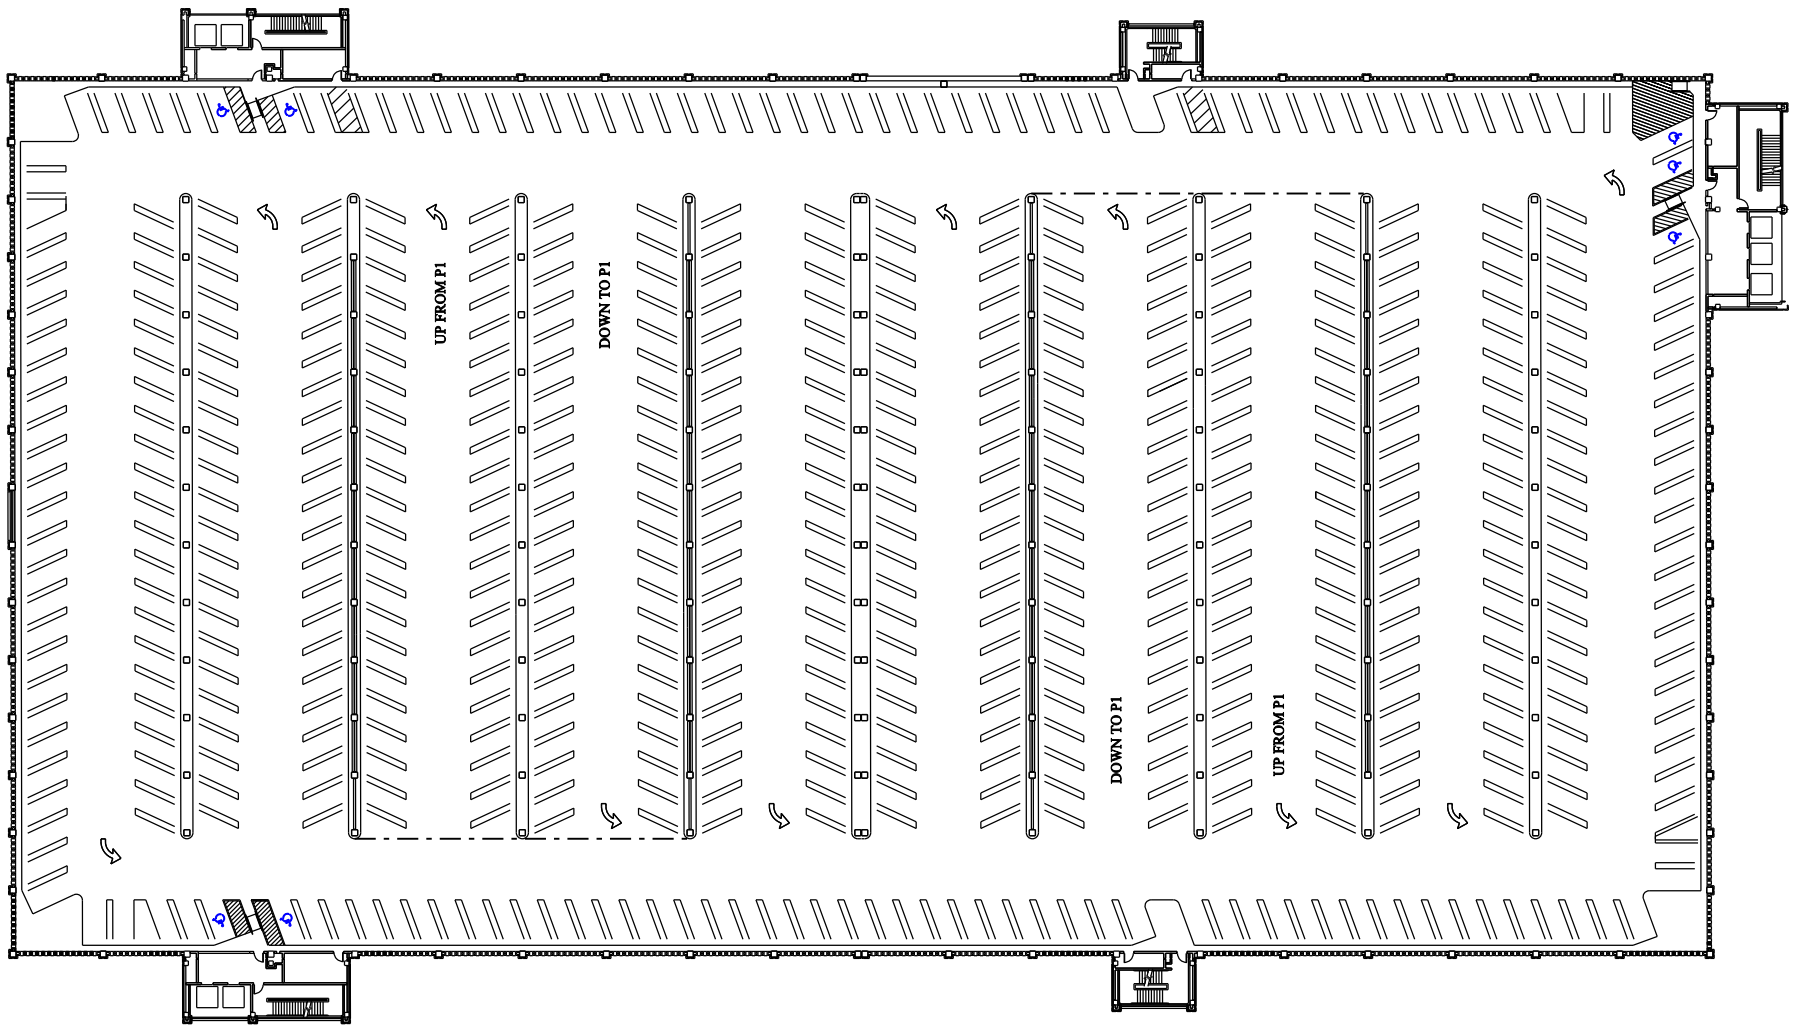

J KIMBROUGH BLVD

OLSEN BLVD

WCG
Level P2

REGULAR	528	TIMED	0	LOADING	0
RESERVED	0	SERVICE	0	OTHER	0
VISITOR	0	U.B.	0	M.C.	0
		HANDICAP	7	TOTAL	535