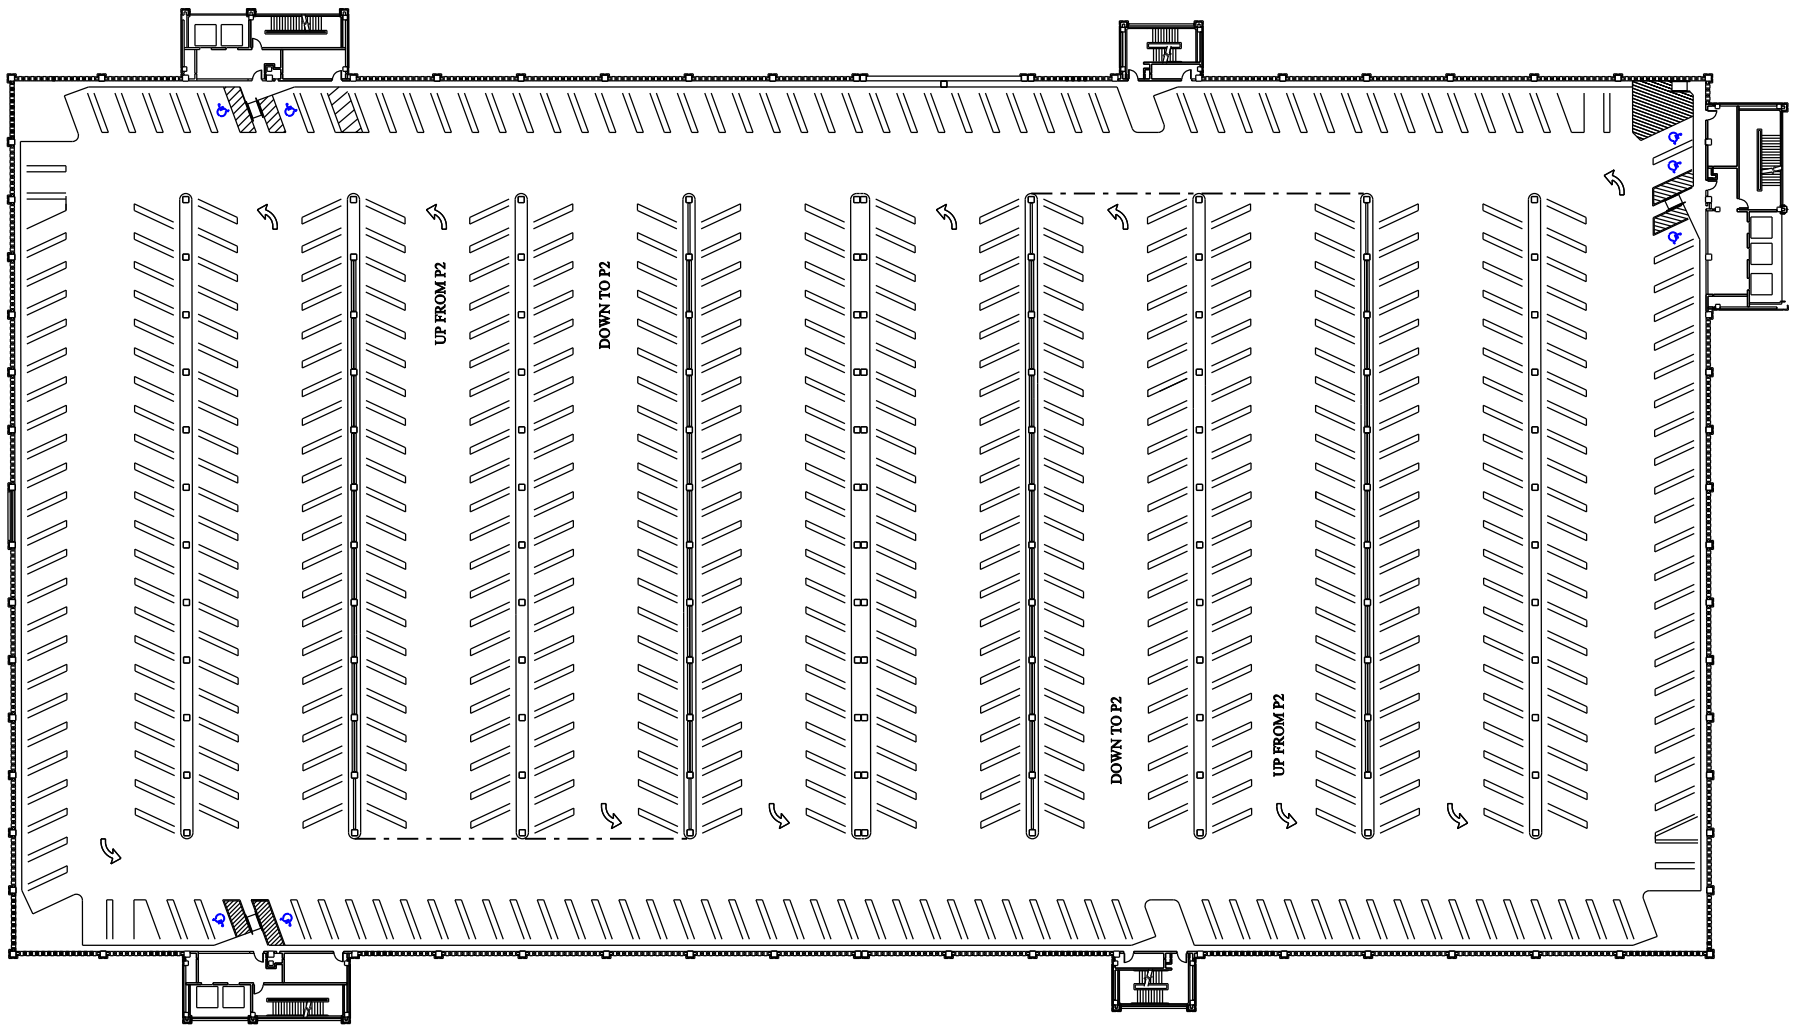

J KIMBROUGH BLVD

OLSEN BLVD

WCG
Level P3

REGULAR	529	TIMED	0	LOADING	0
RESERVED	0	SERVICE	0	OTHER	0
VISITOR	0	U.B.	0	M.C.	0
		HANDICAP	7	TOTAL	536