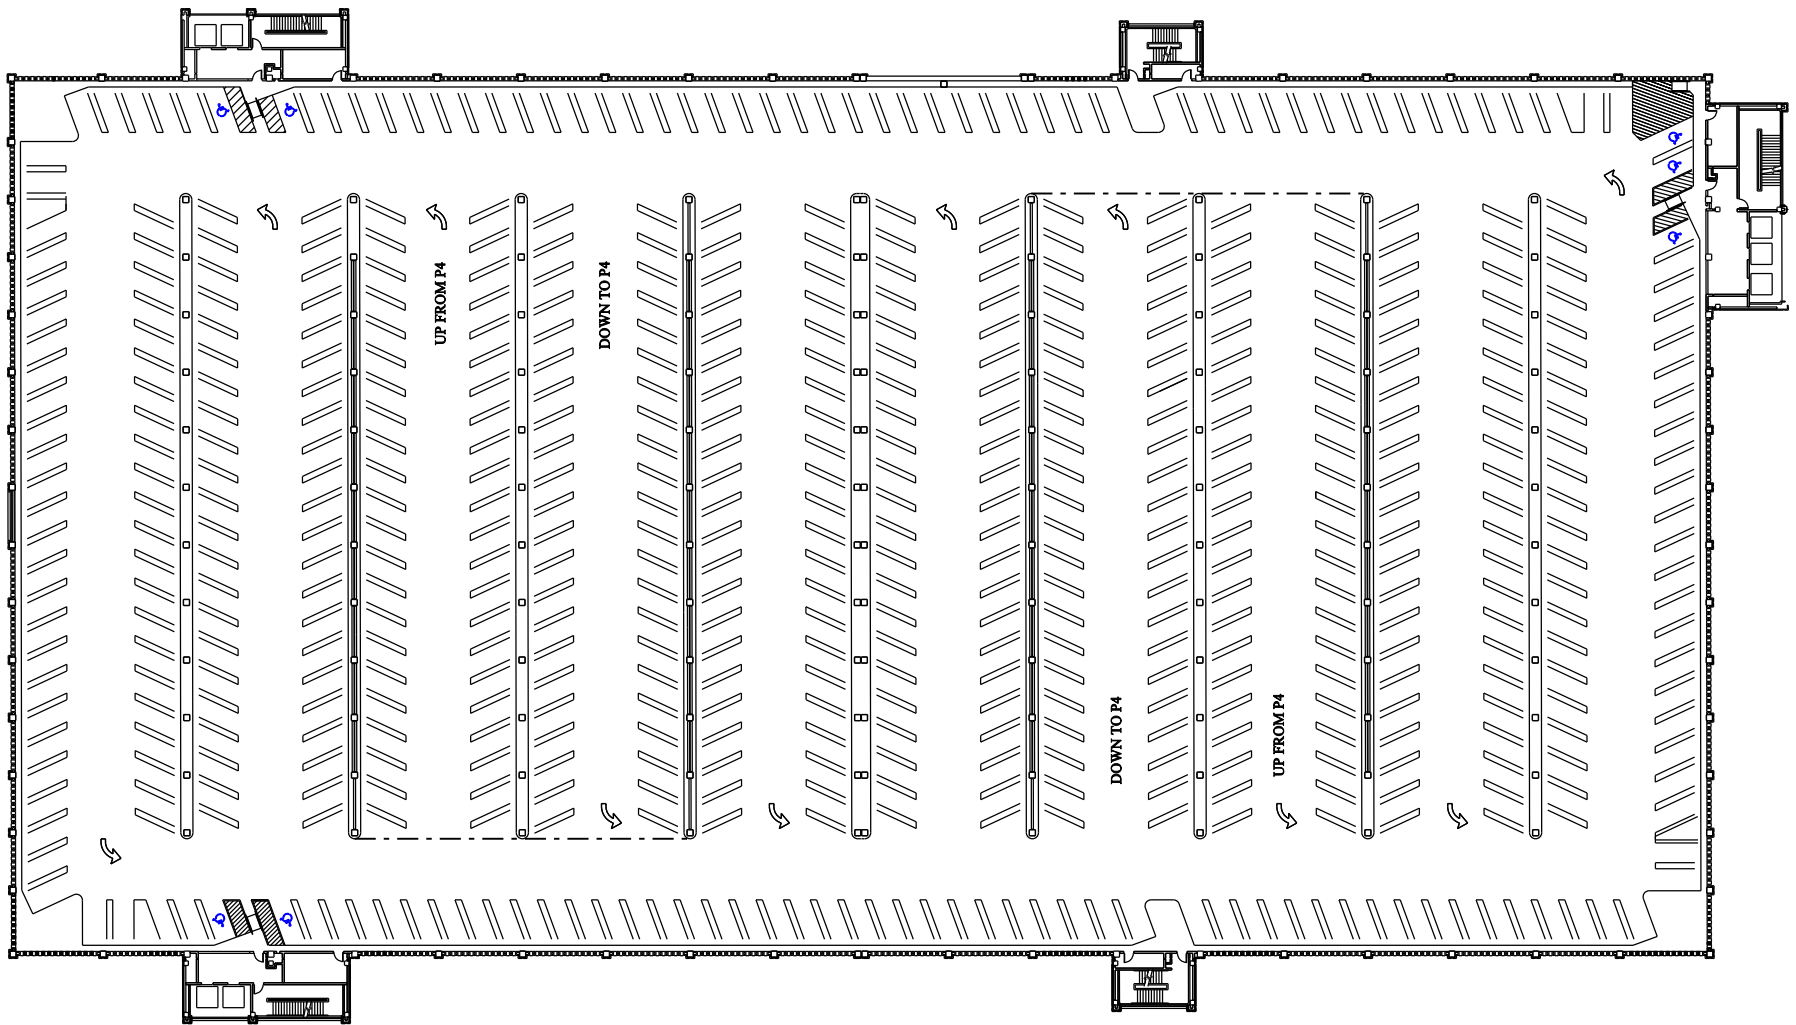

J KIMBROUGH BLVD

OLSEN BLVD

WCG
Level P4

REGULAR	530
RESERVED	0
VISITOR	0

TIMED	0
SERVICE	0
U.B.	0
HANDICAP	7

LOADING	0
OTHER	0
M.C.	0
TOTAL	537