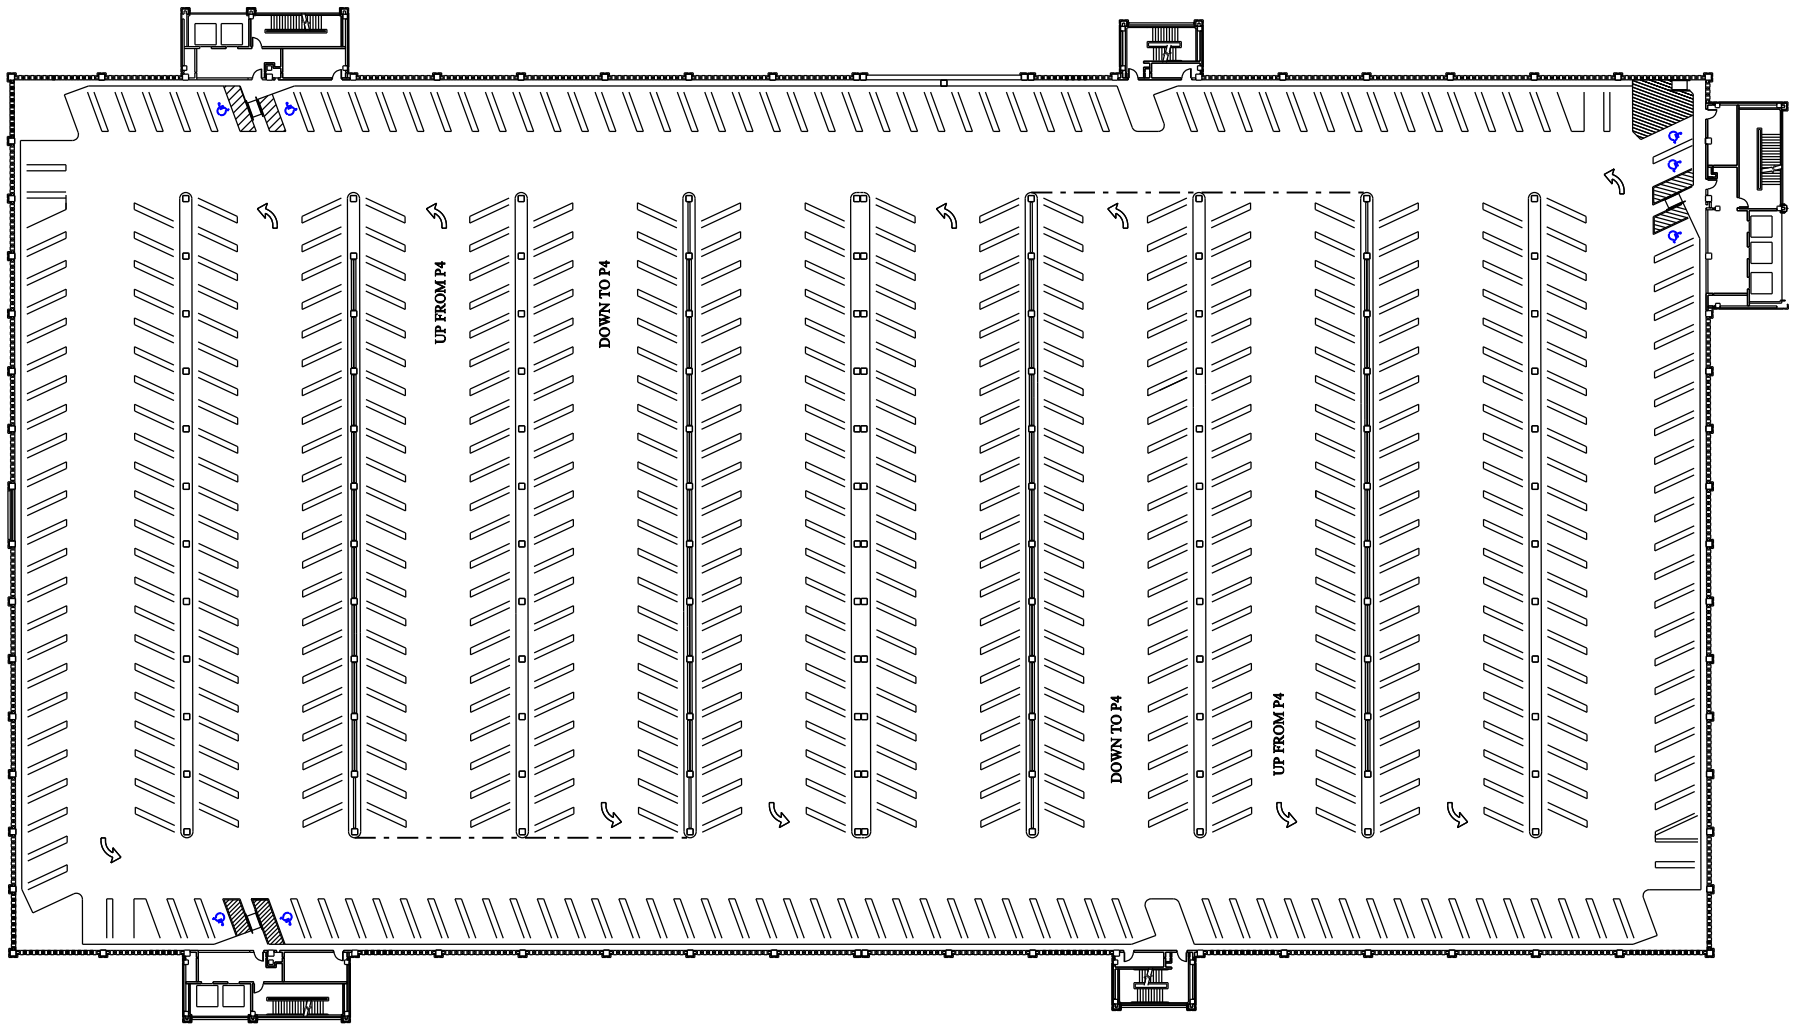

J KIMBROUGH BLVD

OLSEN BLVD

WCG
Level P5

REGULAR	530	TIMED	0	LOADING	0
RESERVED	0	SERVICE	0	OTHER	0
VISITOR	0	U.B.	0	M.C.	0
		HANDICAP	7	TOTAL	537