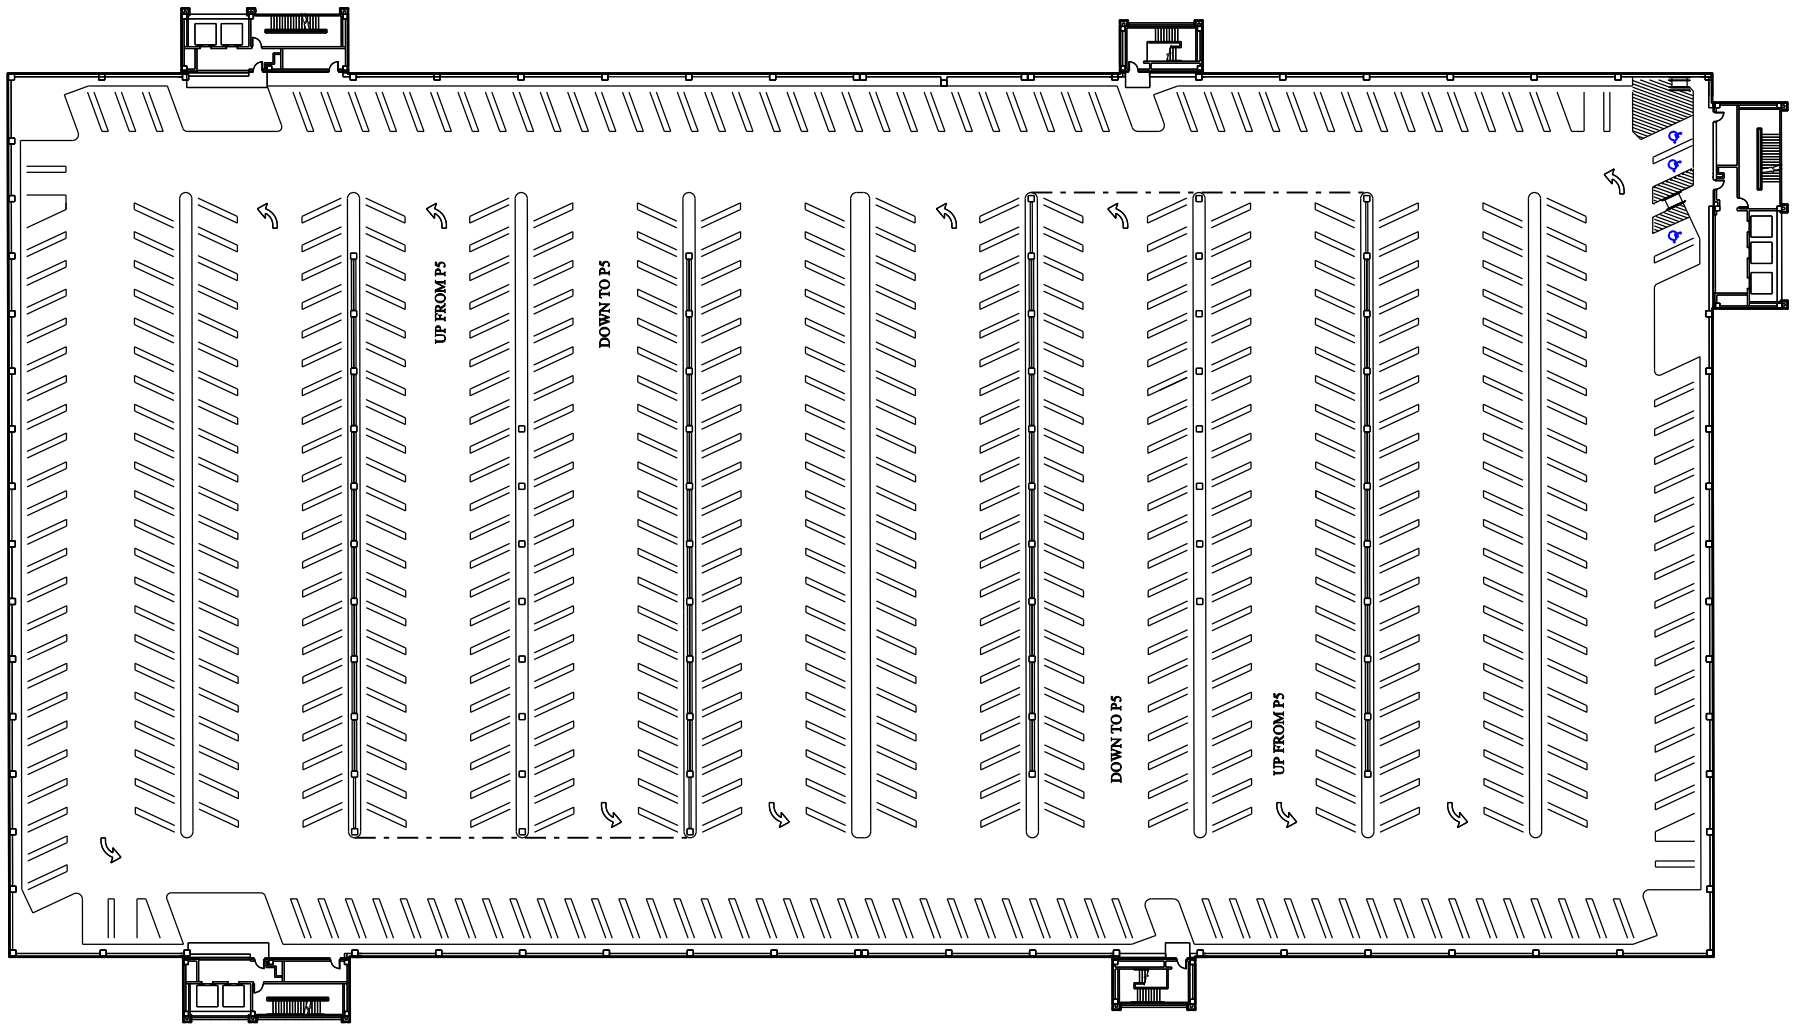

J KIMBROUGH BLVD

OLSEN BLVD

WCG
Level P6

REGULAR	527	TIMED	0	LOADING	0
RESERVED	0	SERVICE	0	OTHER	0
VISITOR	0	U.B.	0	M.C.	0
		HANDICAP	3	TOTAL	530