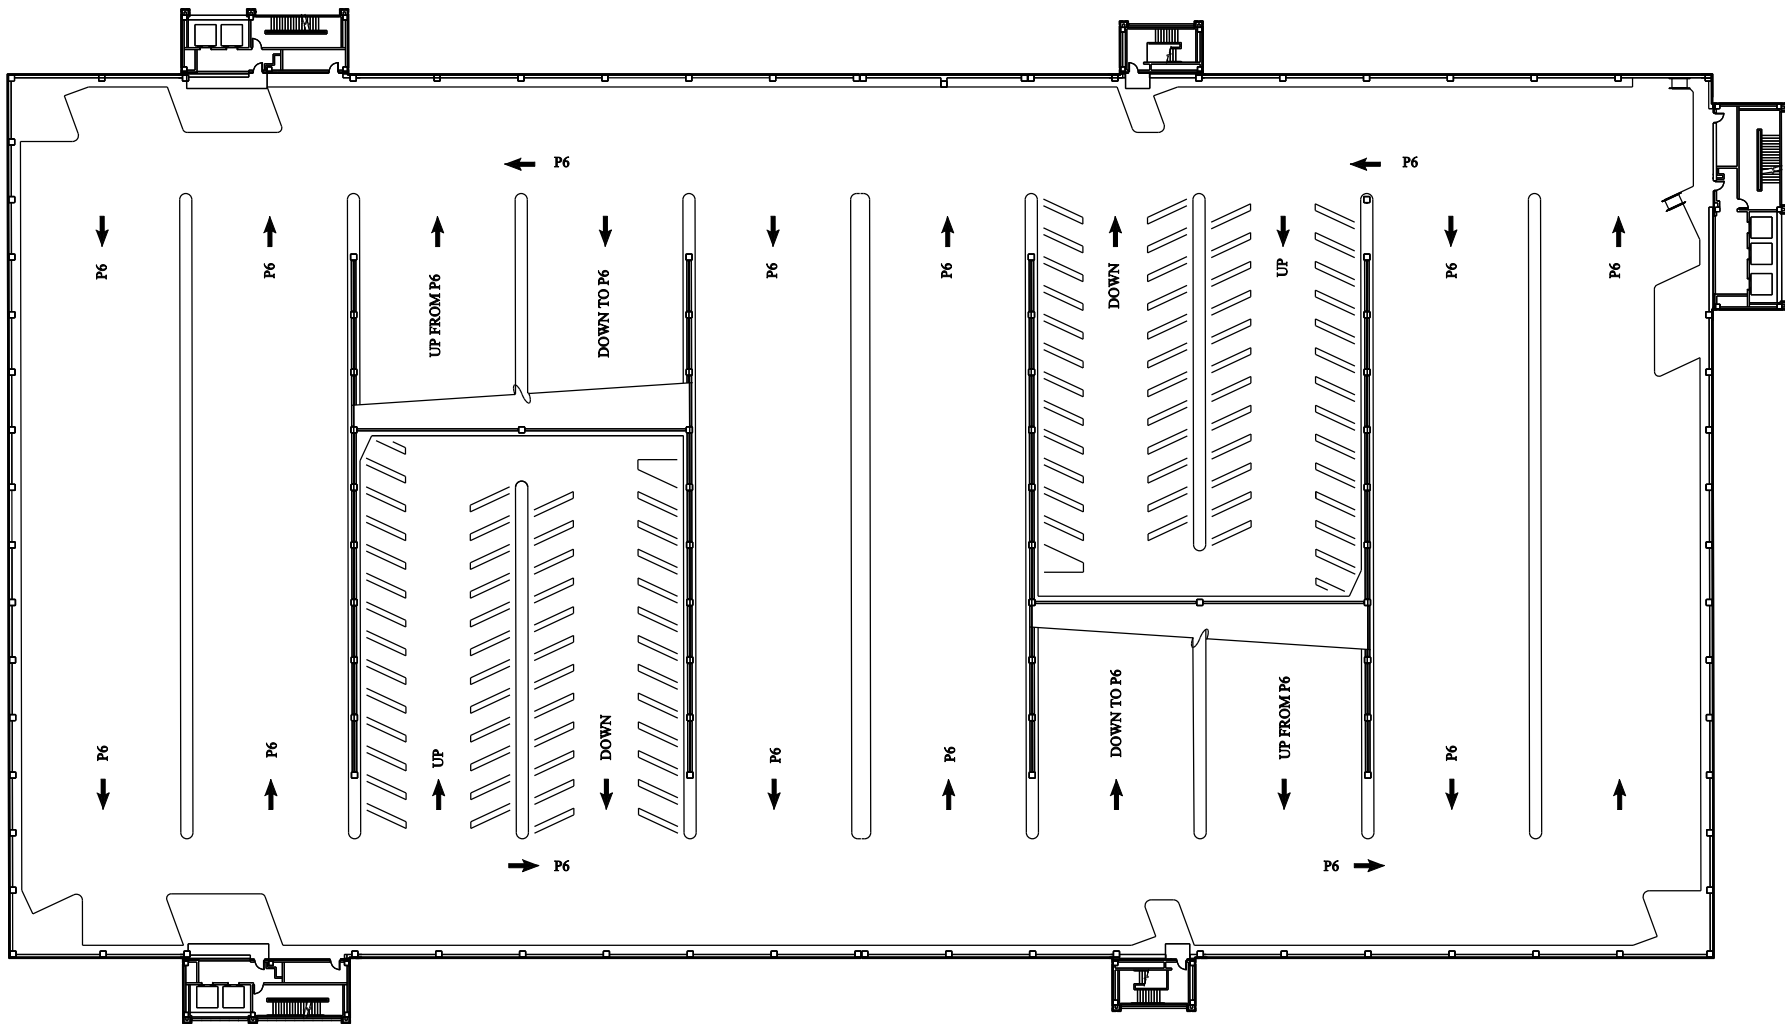

J KIMBROUGH BLVD

OLSEN BLVD

WCG  
Level P7

REGULAR	96
RESERVED	0
VISITOR	0

TIMED	0
SERVICE	0
U.B.	0
HANDICAP	0

LOADING	0
OTHER	0
M.C.	0
TOTAL	96