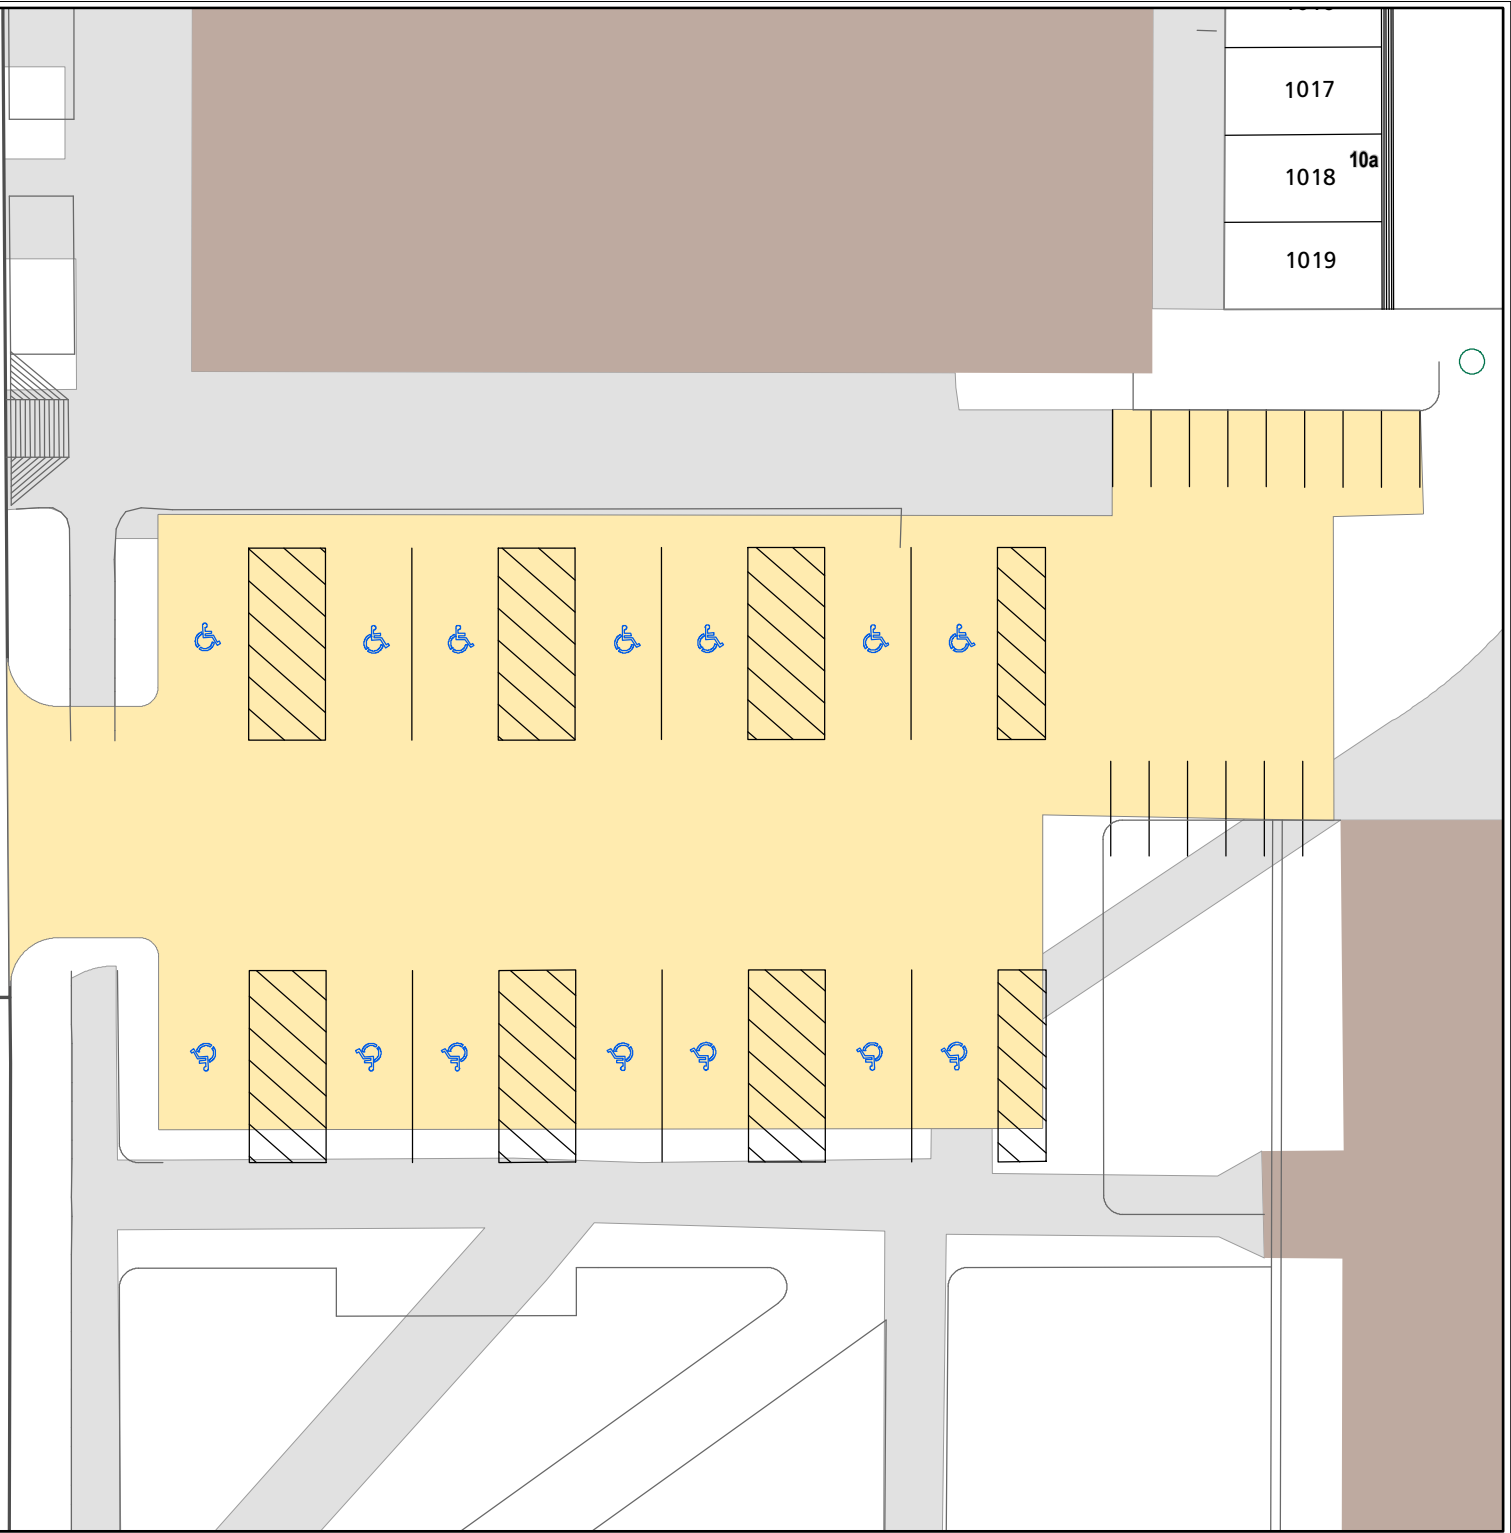

Lot 010b

Parking Space Count:

Regular:	0
Reserved:	0
DVS:	0
Visitor:	0
Accessible:	14
Visitor Accessible:	0
Timed:	0
Service:	0
U.B.:	0
Motorcycle:	14
Loading:	0
Other:	0
RV:	0

Total: 28

Lost to (Currently Under)
Construction: 0

ROSS ST

1017
1018 10a
1019