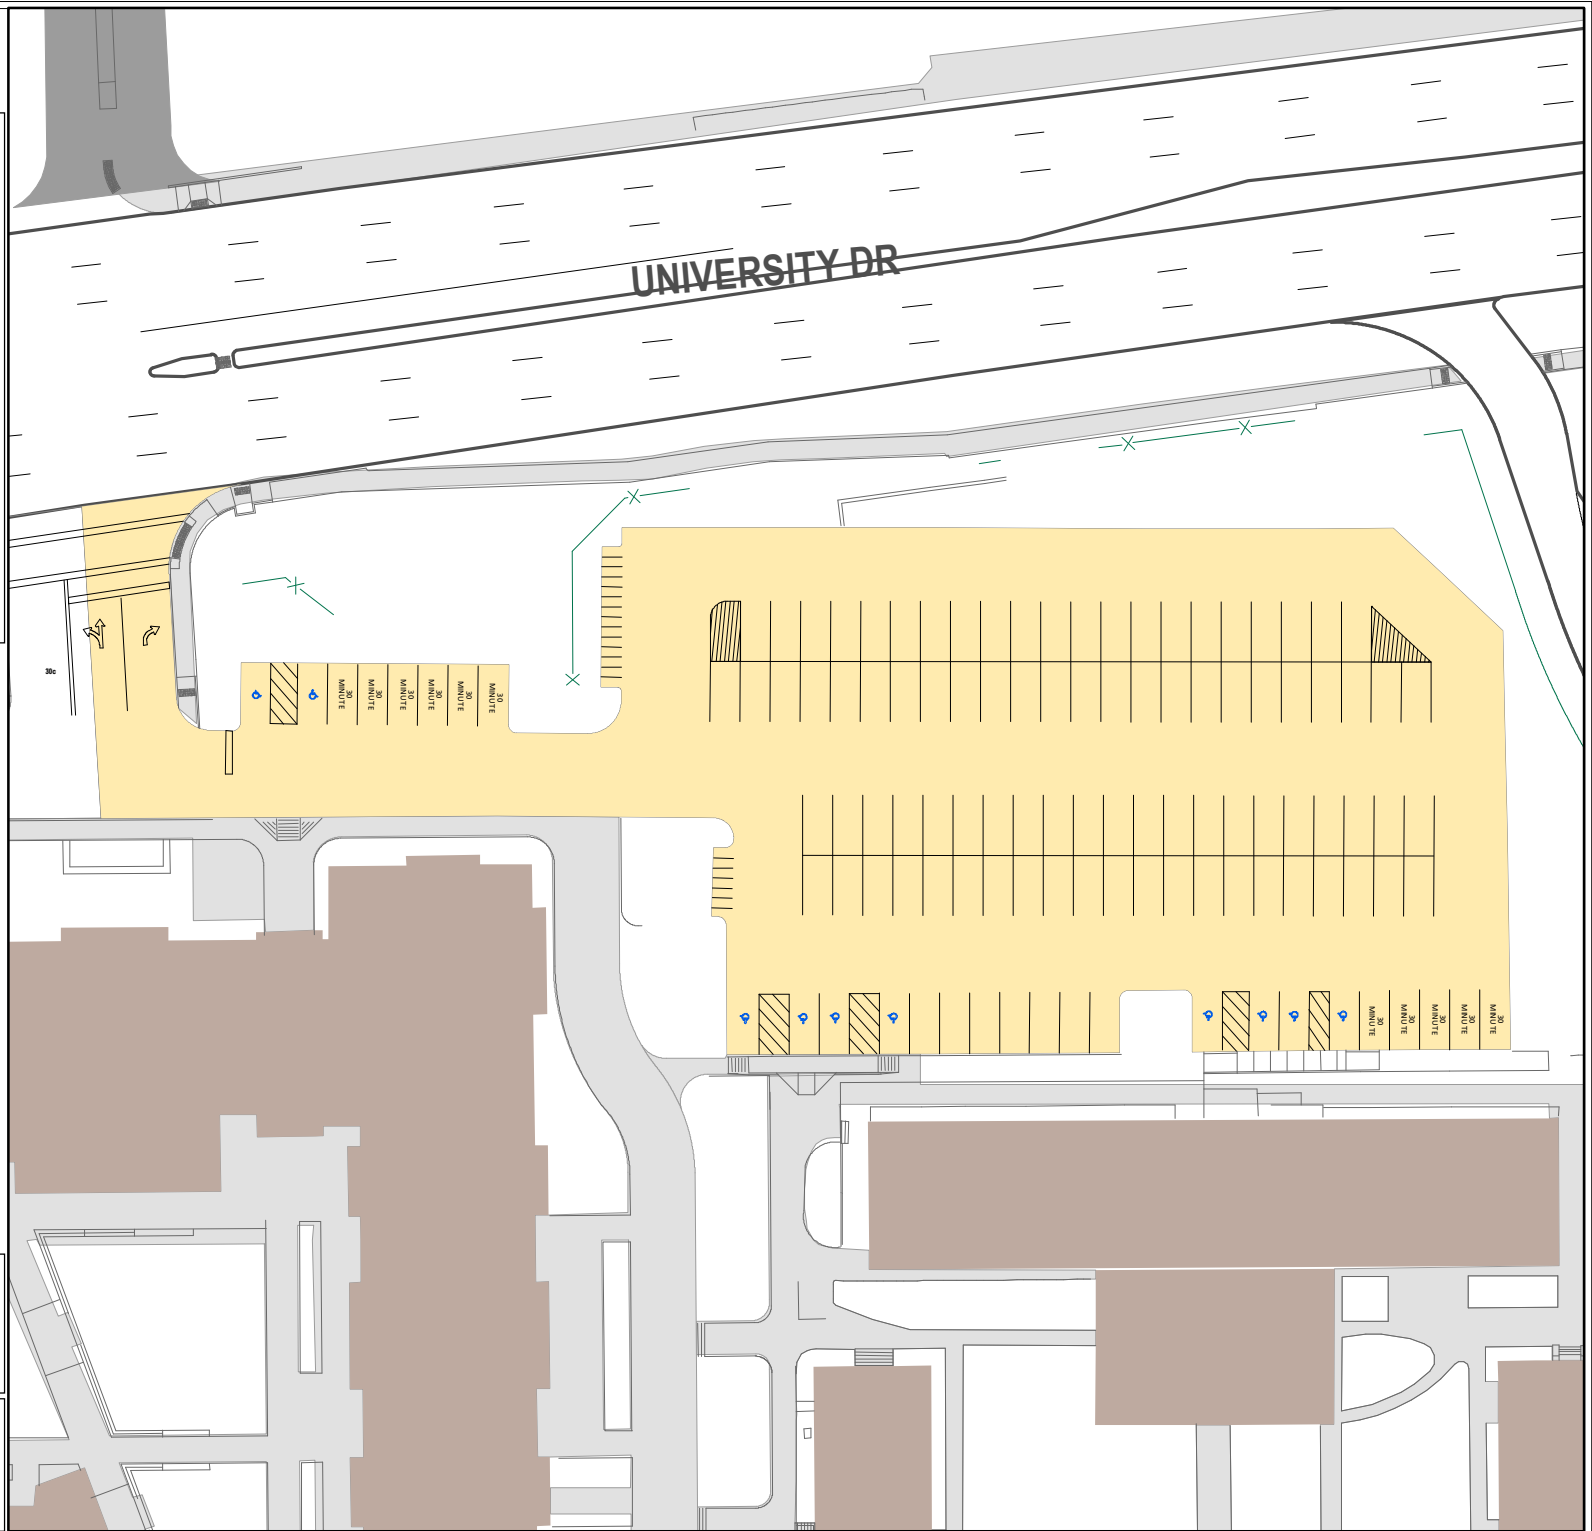

Lot 030a

Parking Space Count:

Regular:	95
Reserved:	0
DVS:	0
Visitor:	0
Accessible:	9
Visitor Accessible:	0
Timed:	11
Service:	0
U.B.:	0
Motorcycle:	21
Loading:	0
Other:	0
RV:	0

Total: 136

Lost to (Currently Under) Construction: 0

60 Feet