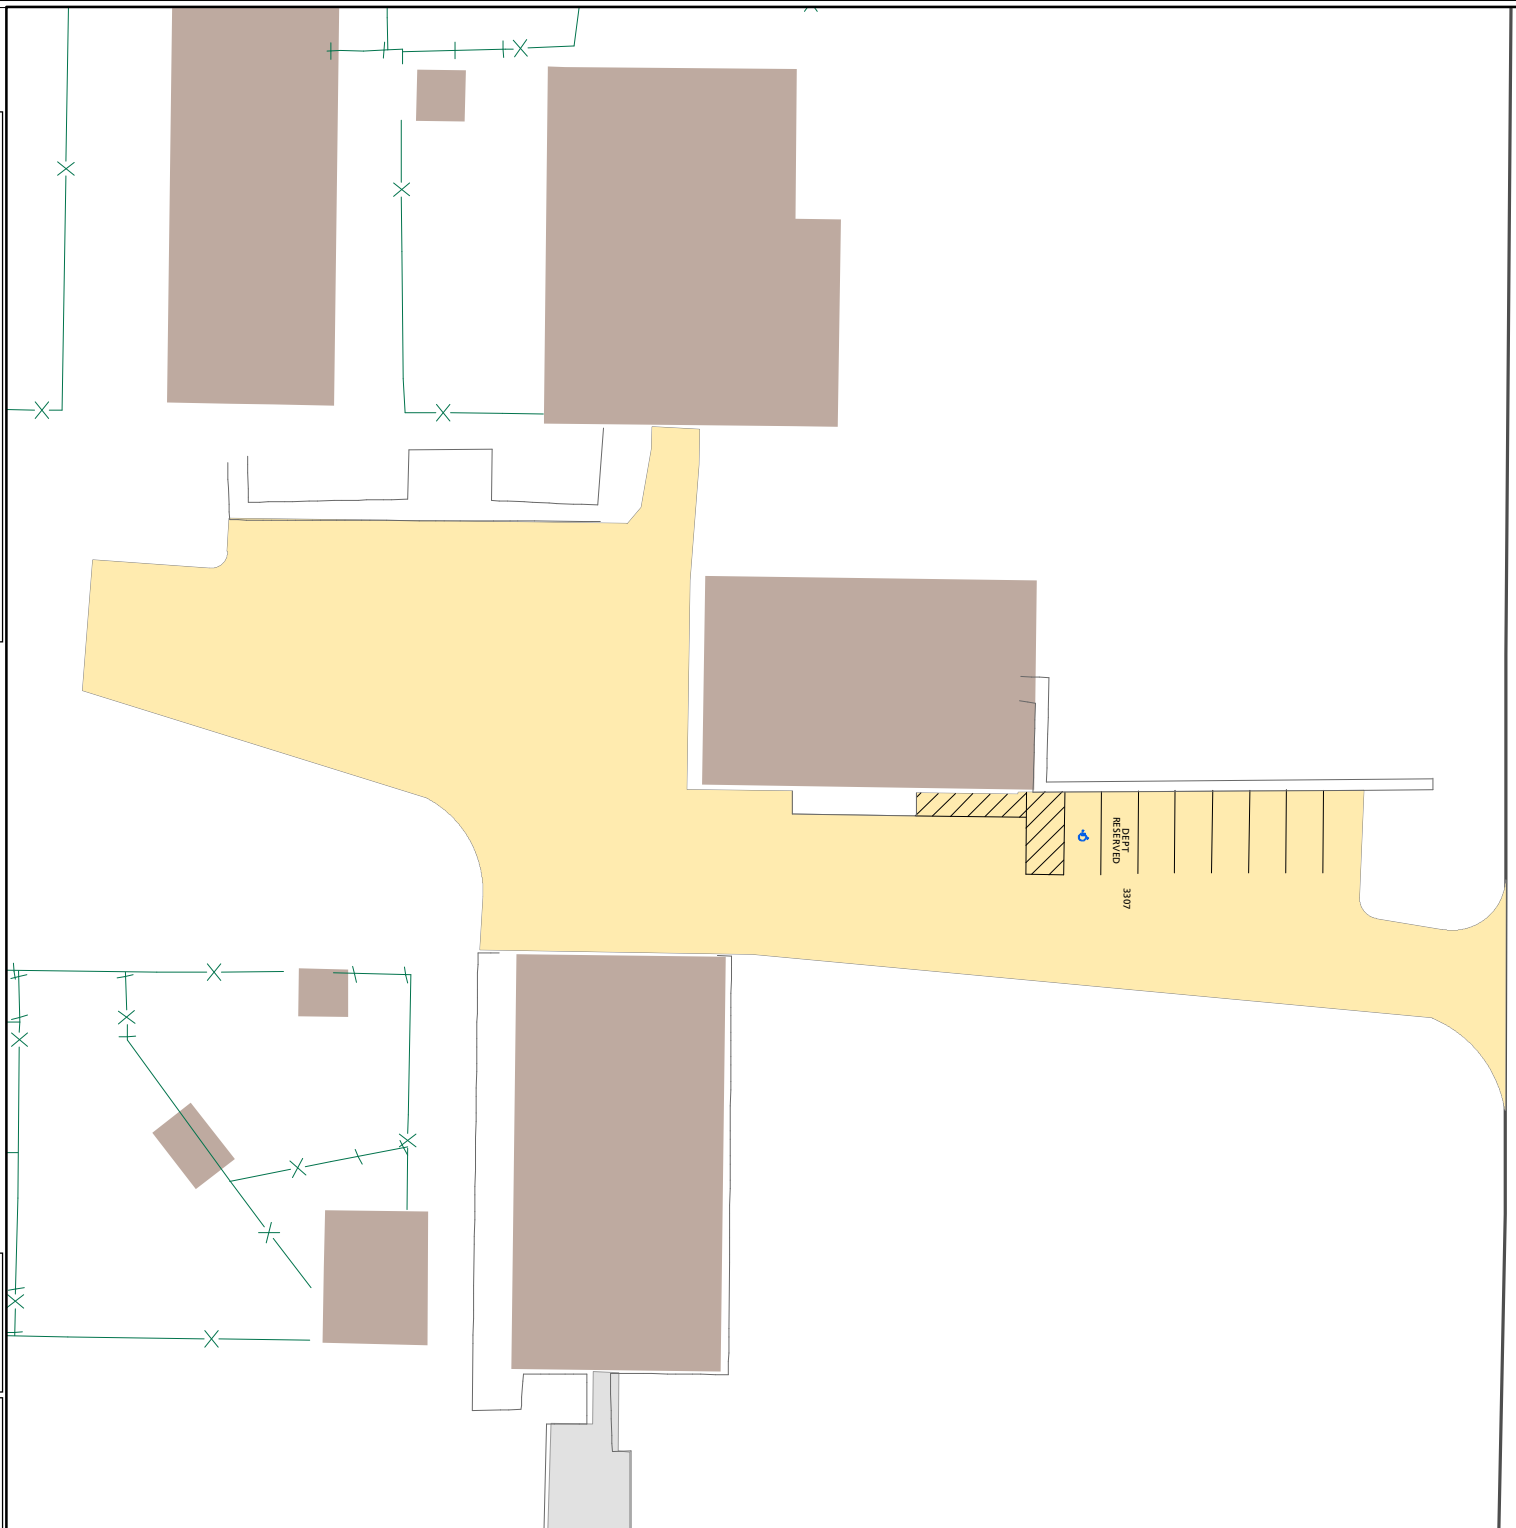

Lot 033

Parking Space Count:

Regular:	7
Reserved:	0
DVS:	0
Visitor:	0
Accessible:	1
Visitor Accessible:	0
Timed:	0
Service:	0
U.B.:	0
Motorcycle:	0
Loading:	0
Other:	0
RV:	0

Total: 8

Lost to (Currently Under)
Construction: 0

50 Feet