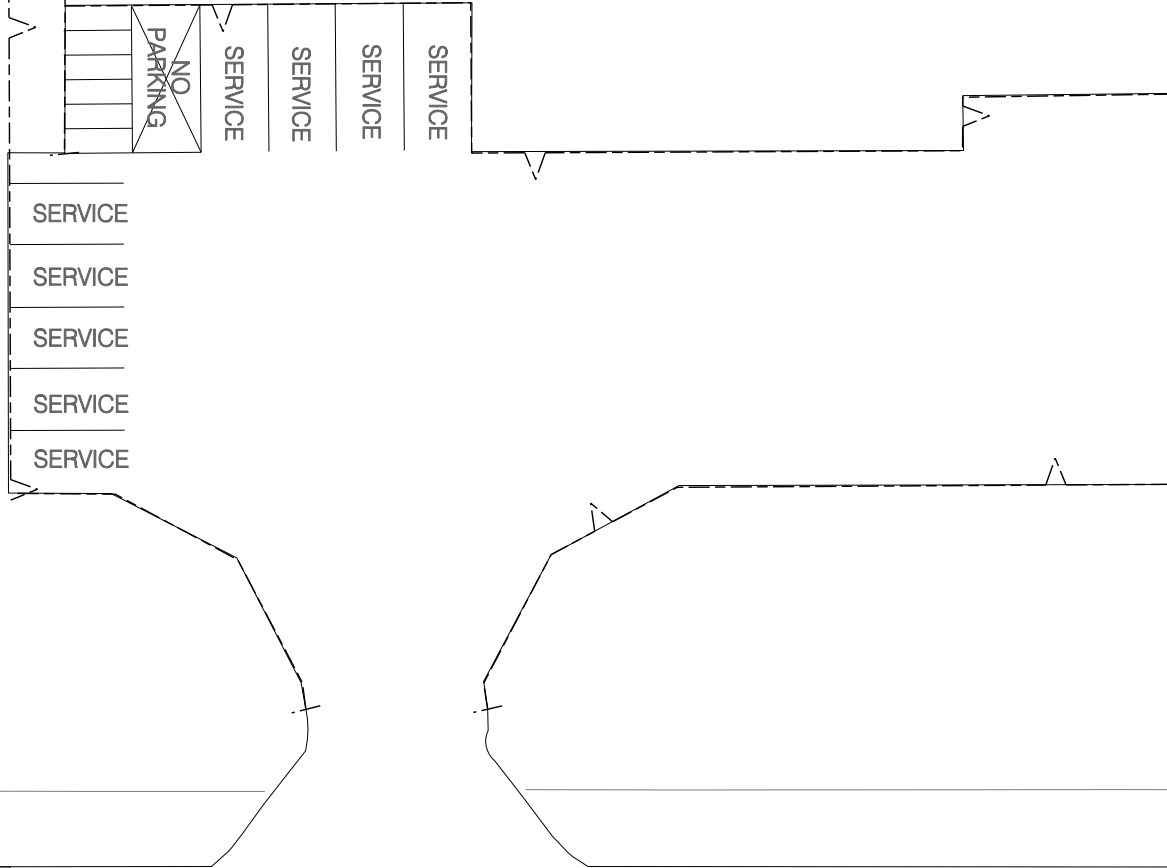

Clark St

MSC

Joe Routt Blvd

Lot 33
MSC Loading

REGULAR	0	30 MIN.	0	LOADING	1
RESERVED #	0	SERVICE	9	OTHER	0
VISITOR	0	U.B.	0	M.C.	6
		HANDICAP	0	TOTAL	16