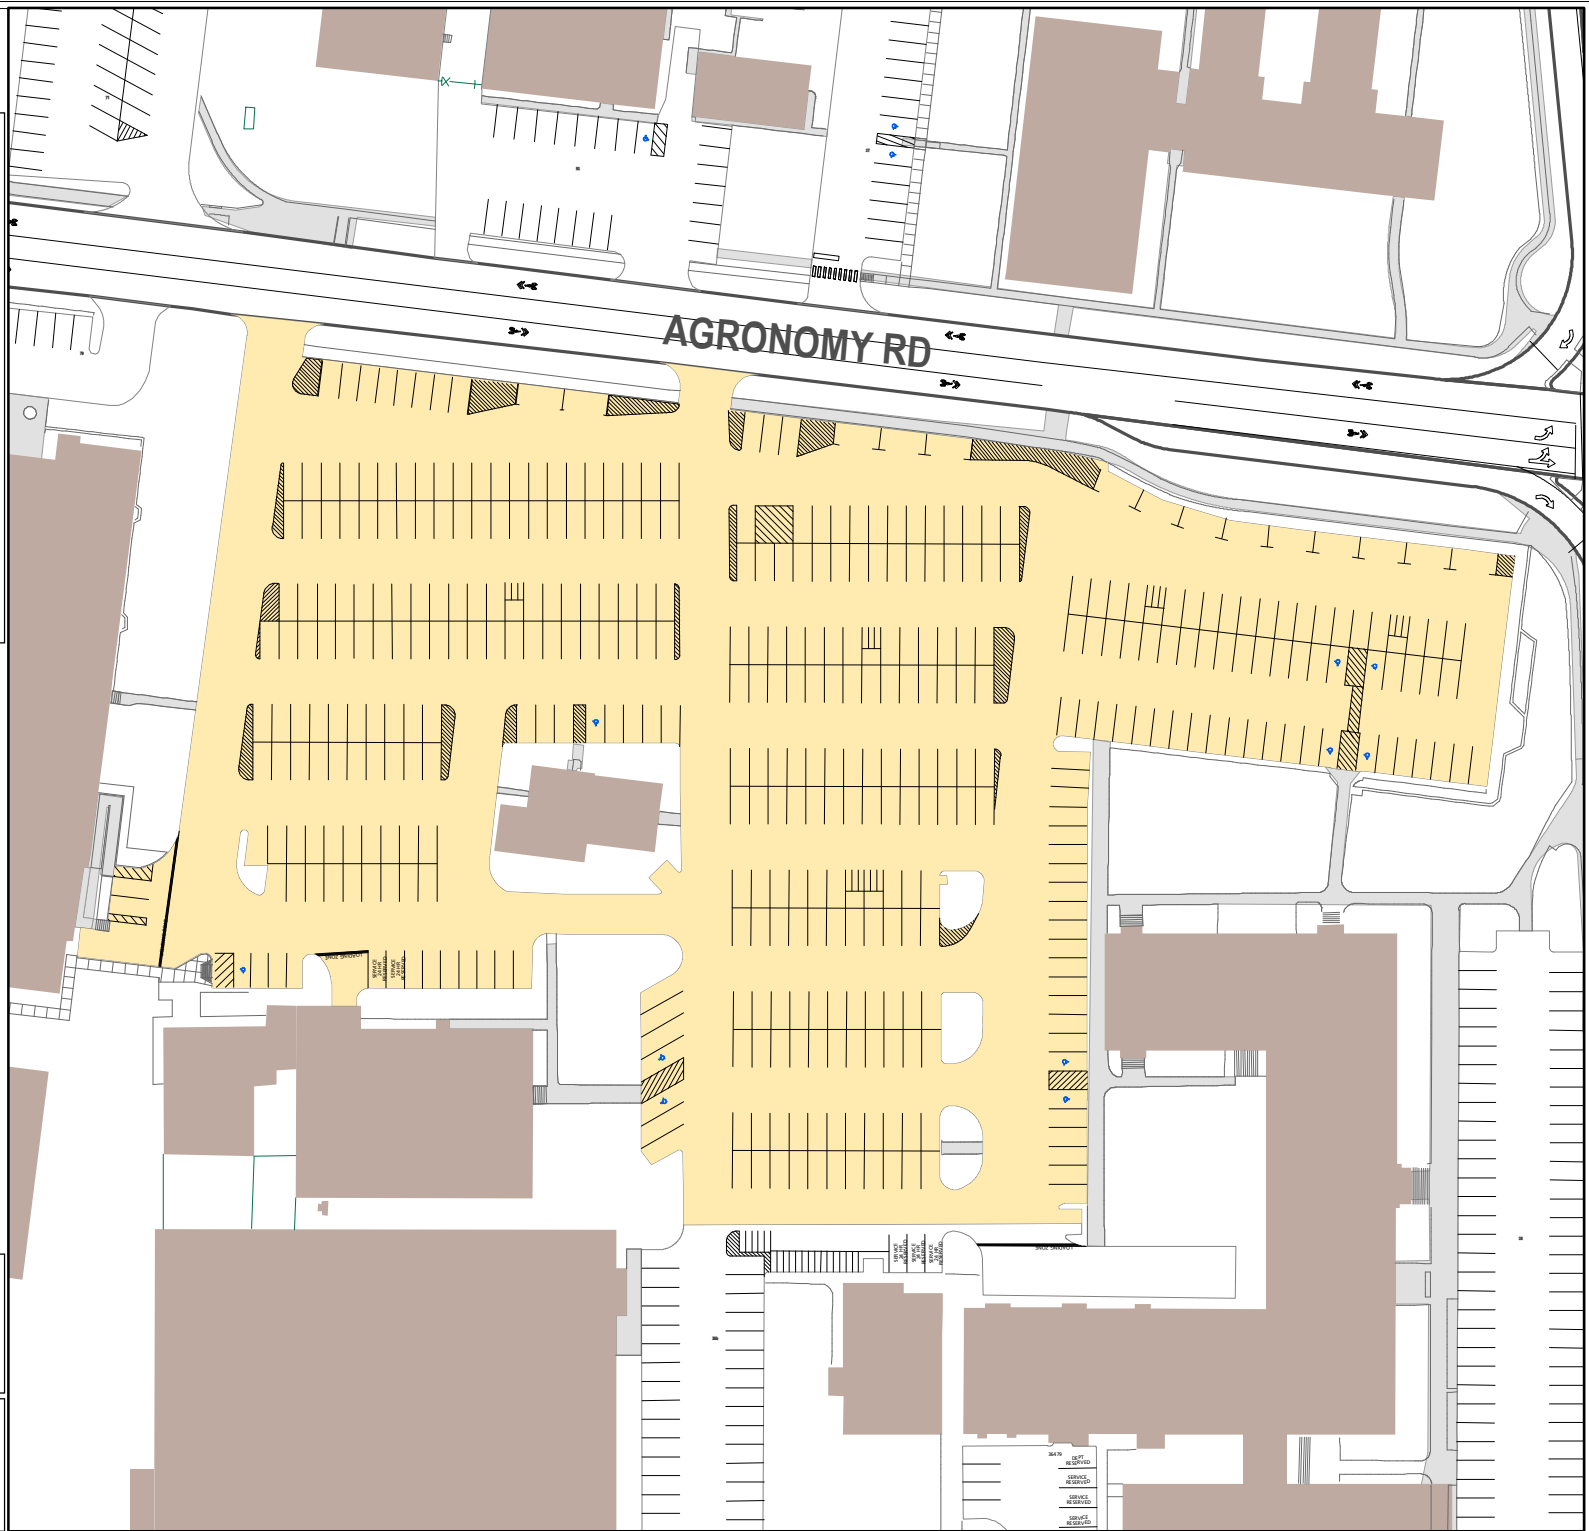

# Lot 036a

## Parking Space Count:

Regular:	394
Reserved:	0
DVS:	0
Visitor:	0
Accessible:	10
Visitor Accessible:	0
Timed:	0
Service:	2
U.B.:	0
Motorcycle:	18
Loading:	4
Other:	0
RV:	0

**Total: 428**

Lost to (Currently Under)  
Construction: 0

100 Feet