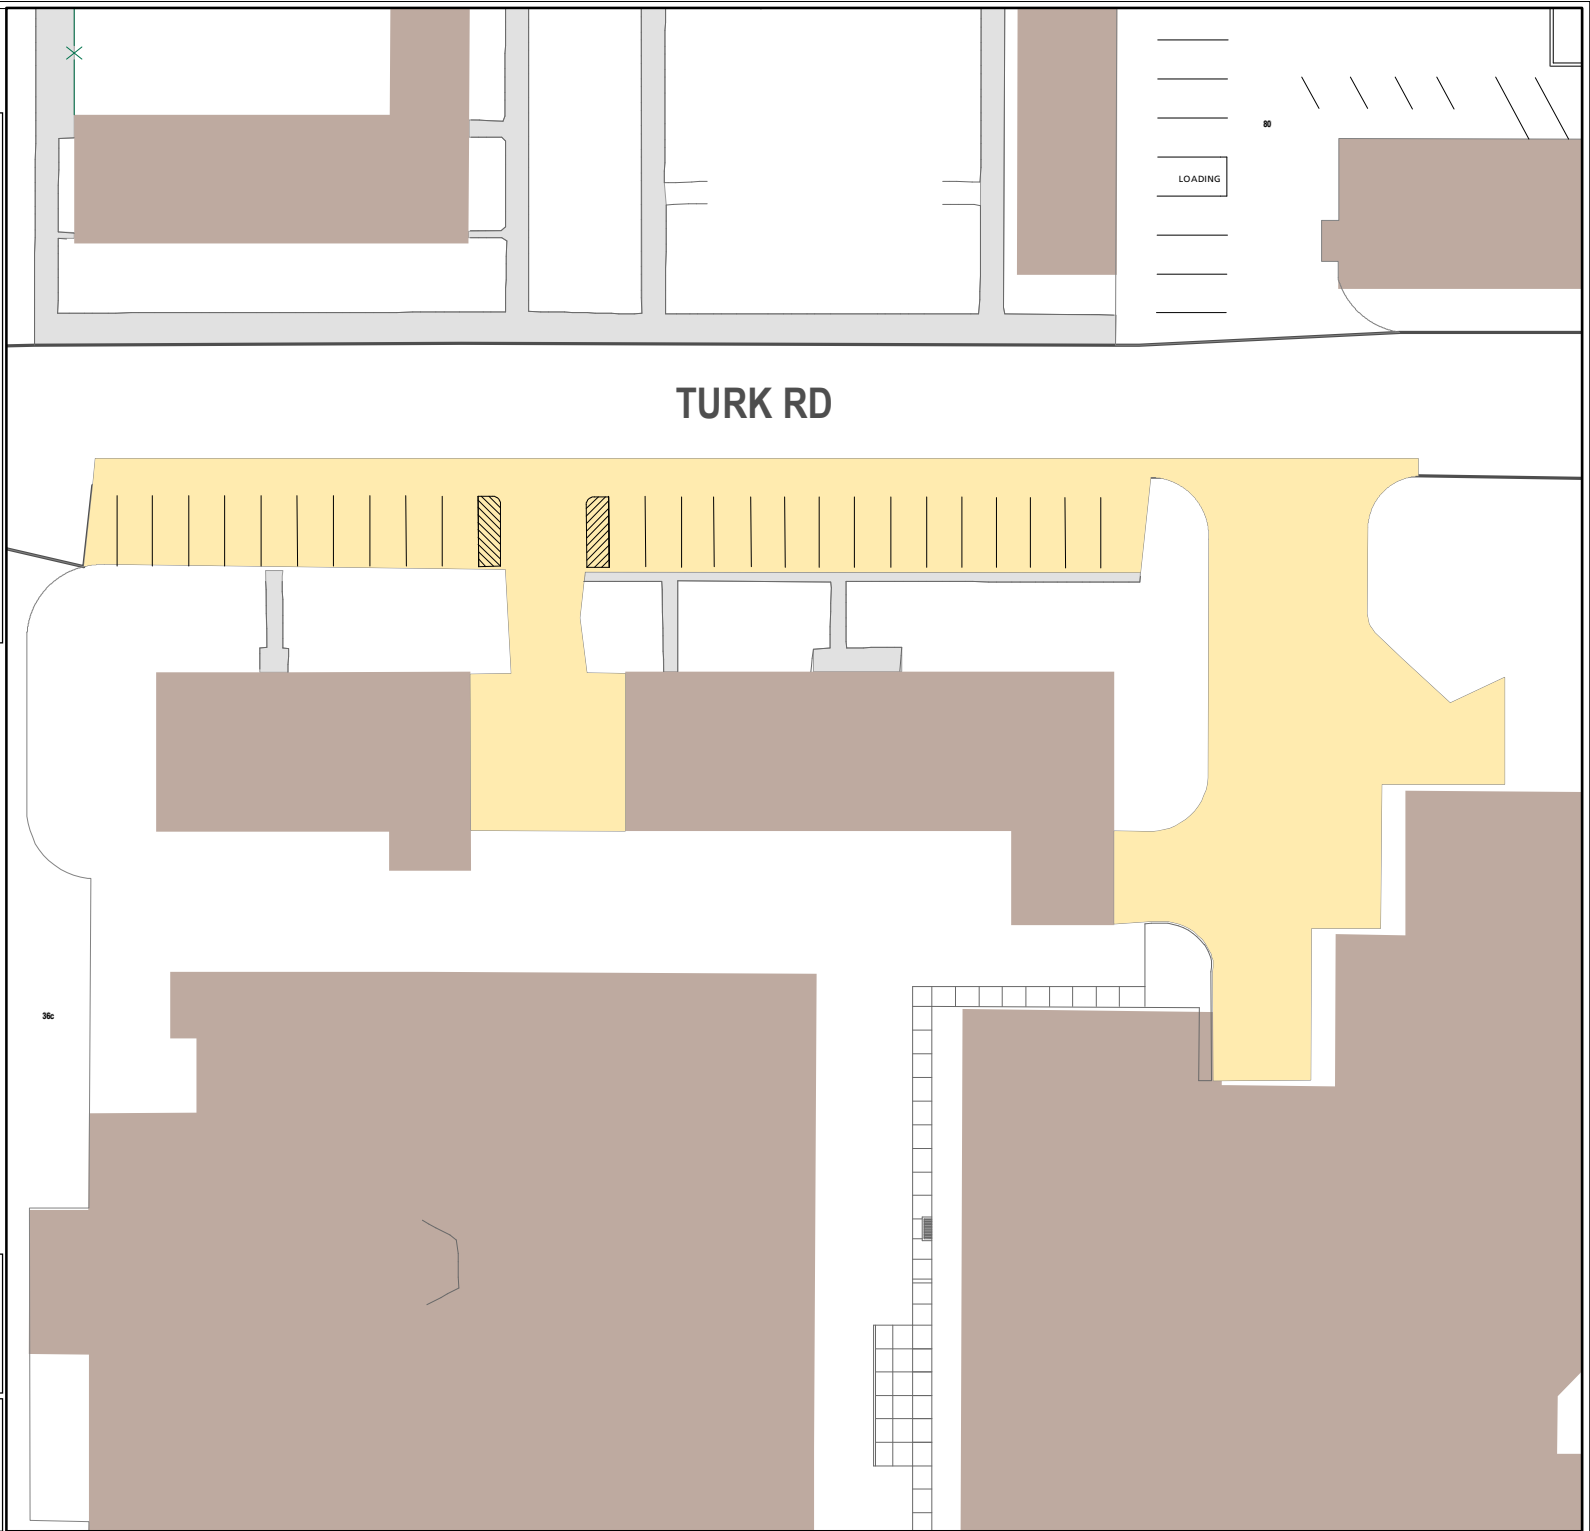

Lot 036d

Parking Space Count:

Regular:	25
Reserved:	0
DVS:	0
Visitor:	0
Accessible:	0
Visitor Accessible:	0
Timed:	0
Service:	0
U.B.:	0
Motorcycle:	0
Loading:	3
Other:	0
RV:	0

Total: 28

Lost to (Currently Under) Construction: 0

50 Feet