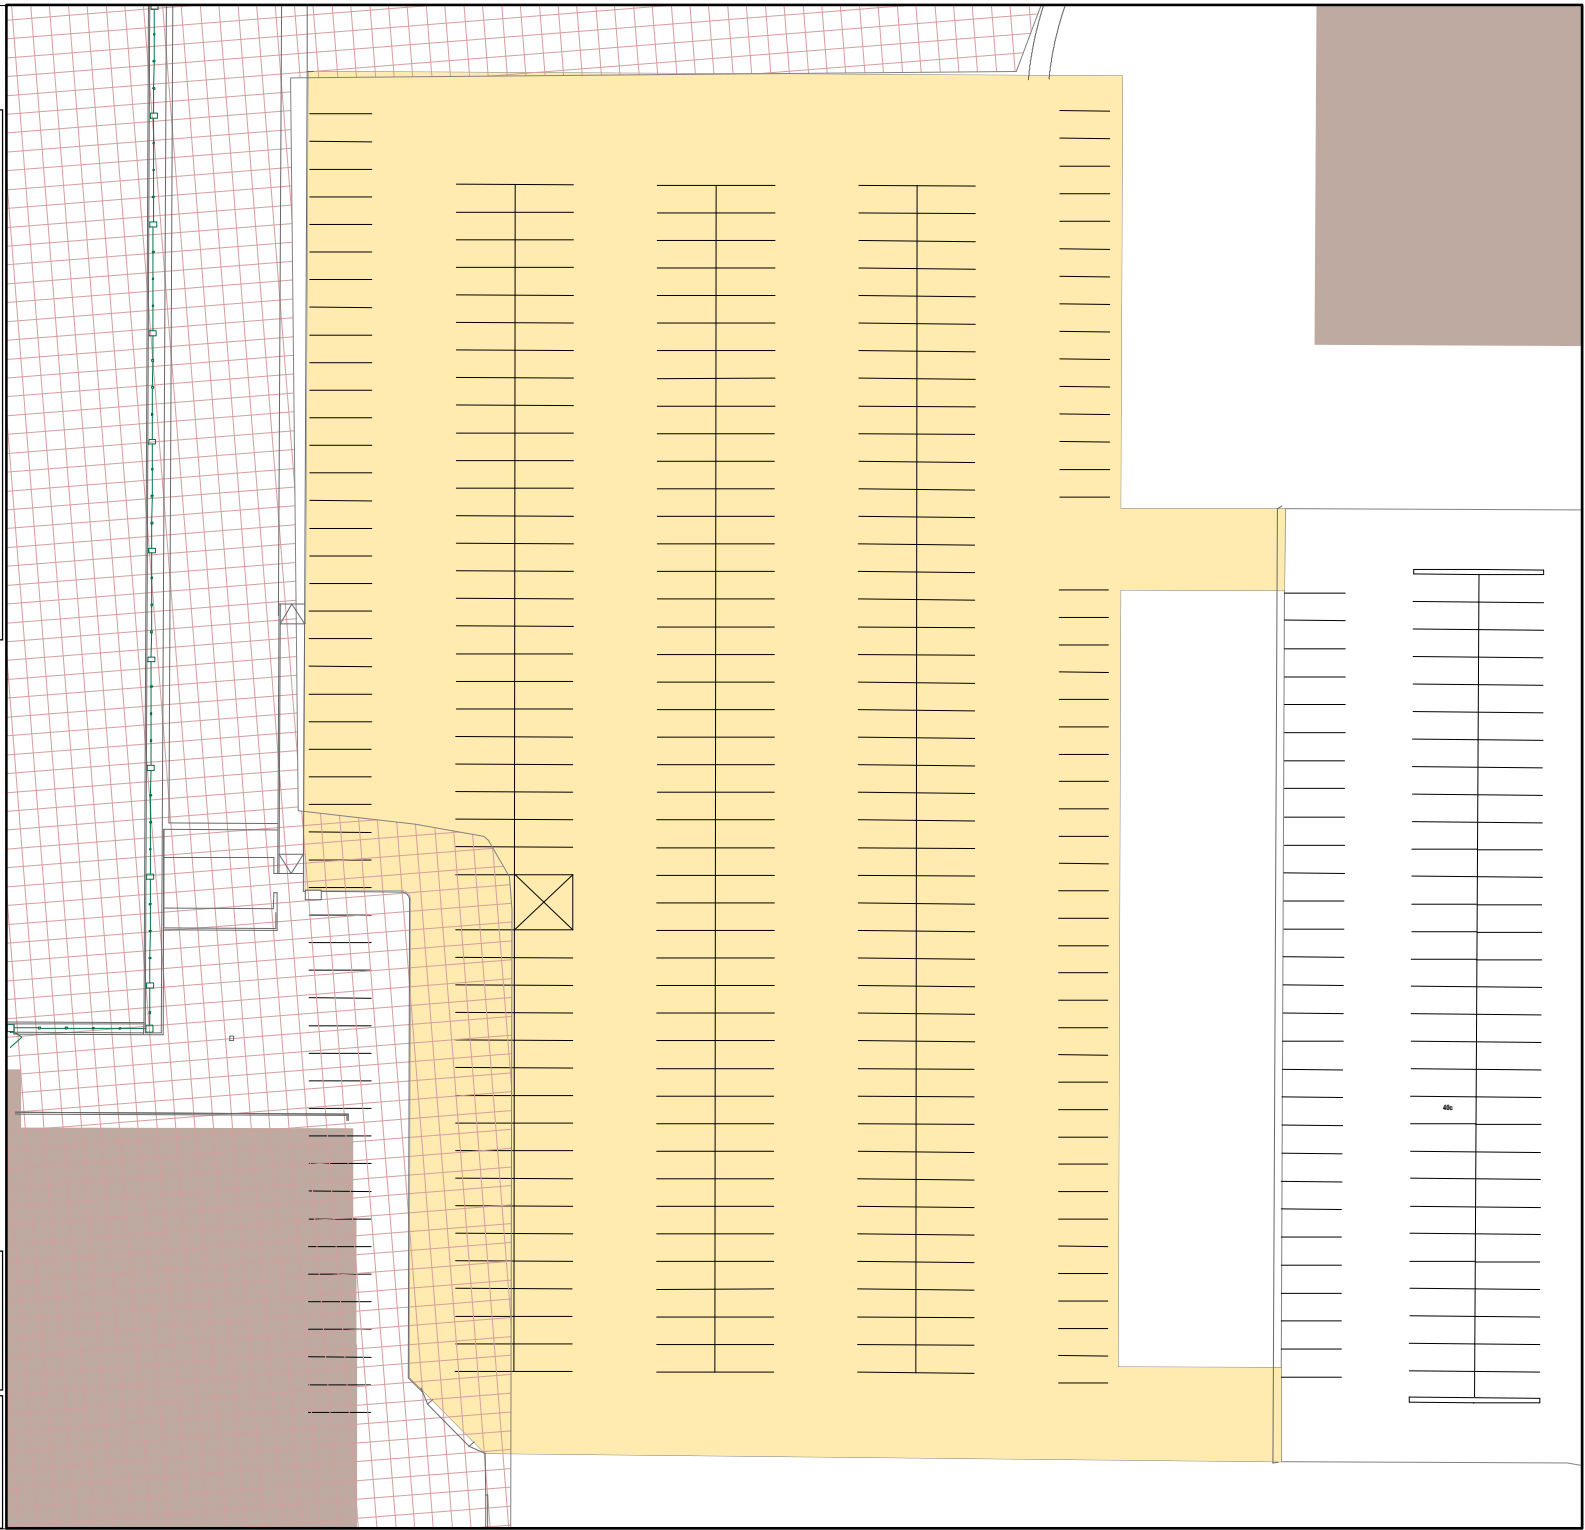

Lot 040d

Parking Space Count:

Regular:	306
Reserved:	0
DVS:	0
Visitor:	0
Accessible:	0
Visitor Accessible:	0
Timed:	0
Service:	0
U.B.:	0
Motorcycle:	0
Loading:	0
Other:	0
RV:	0

Total: 306

Lost to (Currently Under)
Construction: 45

60 Feet