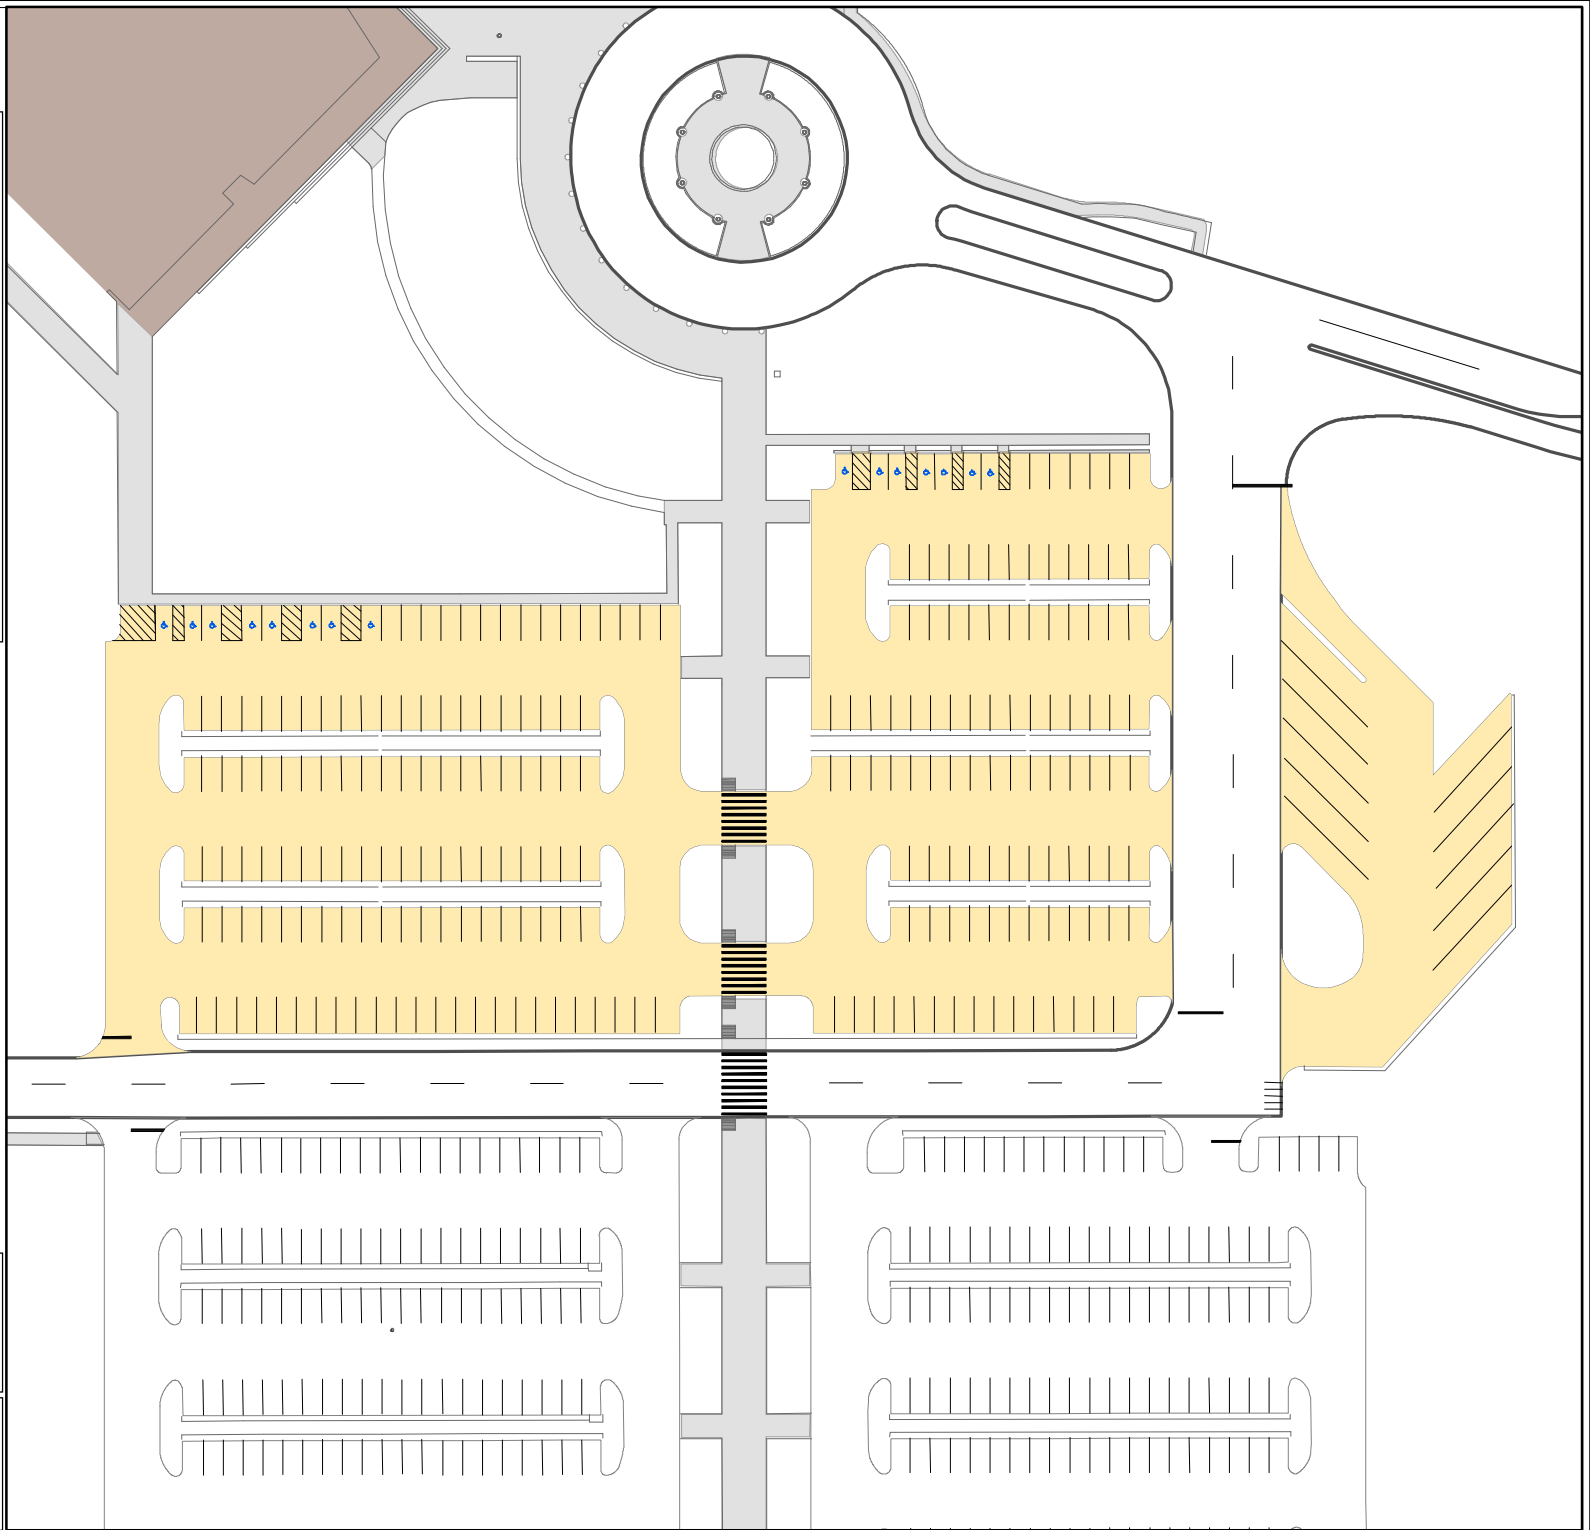

Lot 041

Parking Space Count:

Regular:	0
Reserved:	0
DVS:	0
Visitor:	0
Accessible:	15
Visitor Accessible:	0
Timed:	0
Service:	0
U.B.:	0
Motorcycle:	0
Loading:	0
Other:	245
RV:	0

Total: 260

Lost to (Currently Under)
Construction: 0

100 Feet

TEXAS A&M UNIVERSITY
Transportation Services