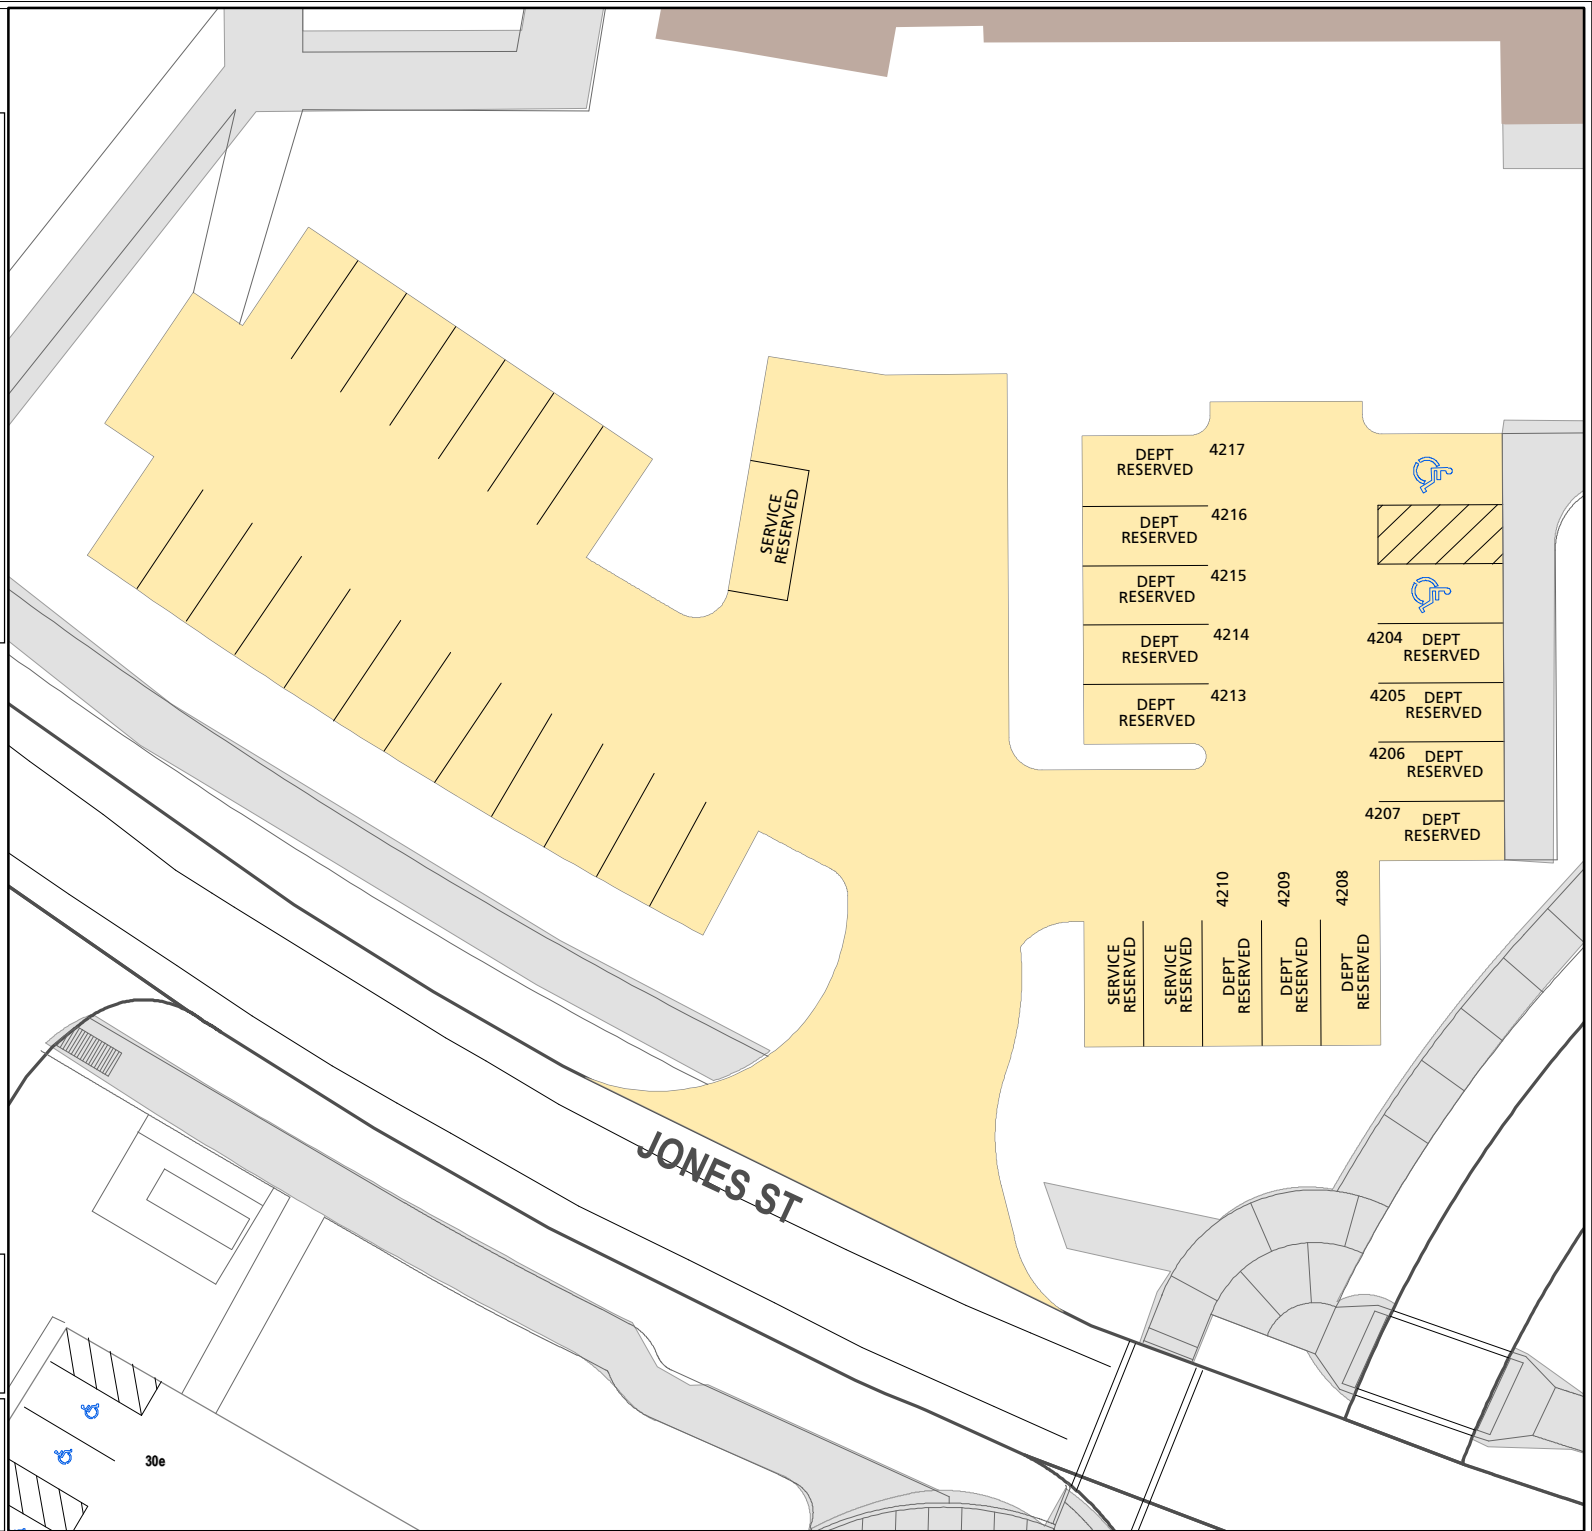

Lot 042

Parking Space Count:

Regular:	19
Reserved:	0
DVS:	12
Visitor:	0
Accessible:	2
Visitor Accessible:	0
Timed:	0
Service:	3
U.B.:	0
Motorcycle:	0
Loading:	1
Other:	0
RV:	0

Total: 37

Lost to (Currently Under) Construction: 0

30 Feet