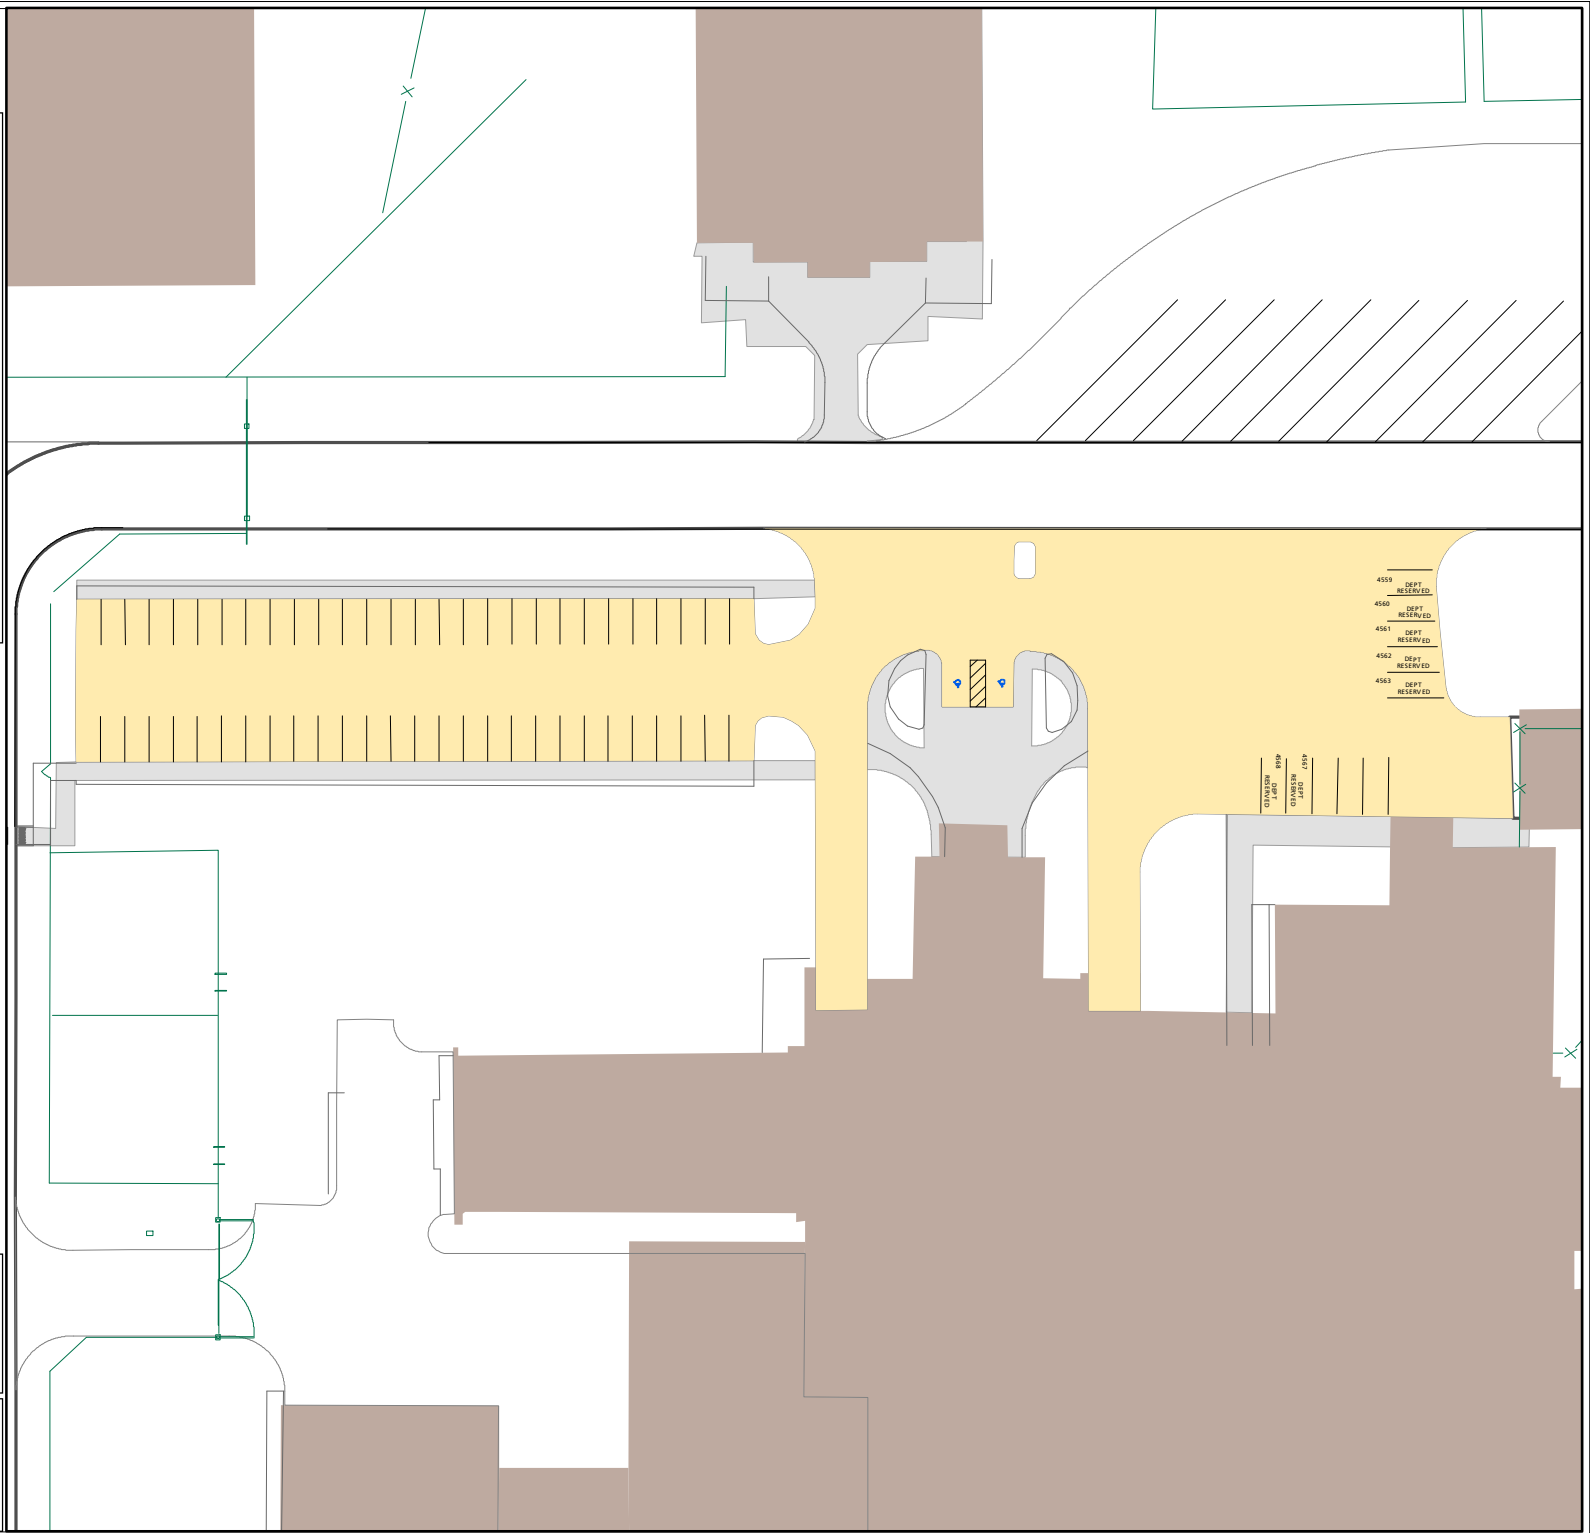

Lot 045

Parking Space Count:

Regular:	59
Reserved:	0
DVS:	7
Visitor:	0
Accessible:	2
Visitor Accessible:	0
Timed:	0
Service:	0
U.B.:	0
Motorcycle:	0
Loading:	2
Other:	0
RV:	0

Total: 70

Lost to (Currently Under) Construction: 0

75 Feet