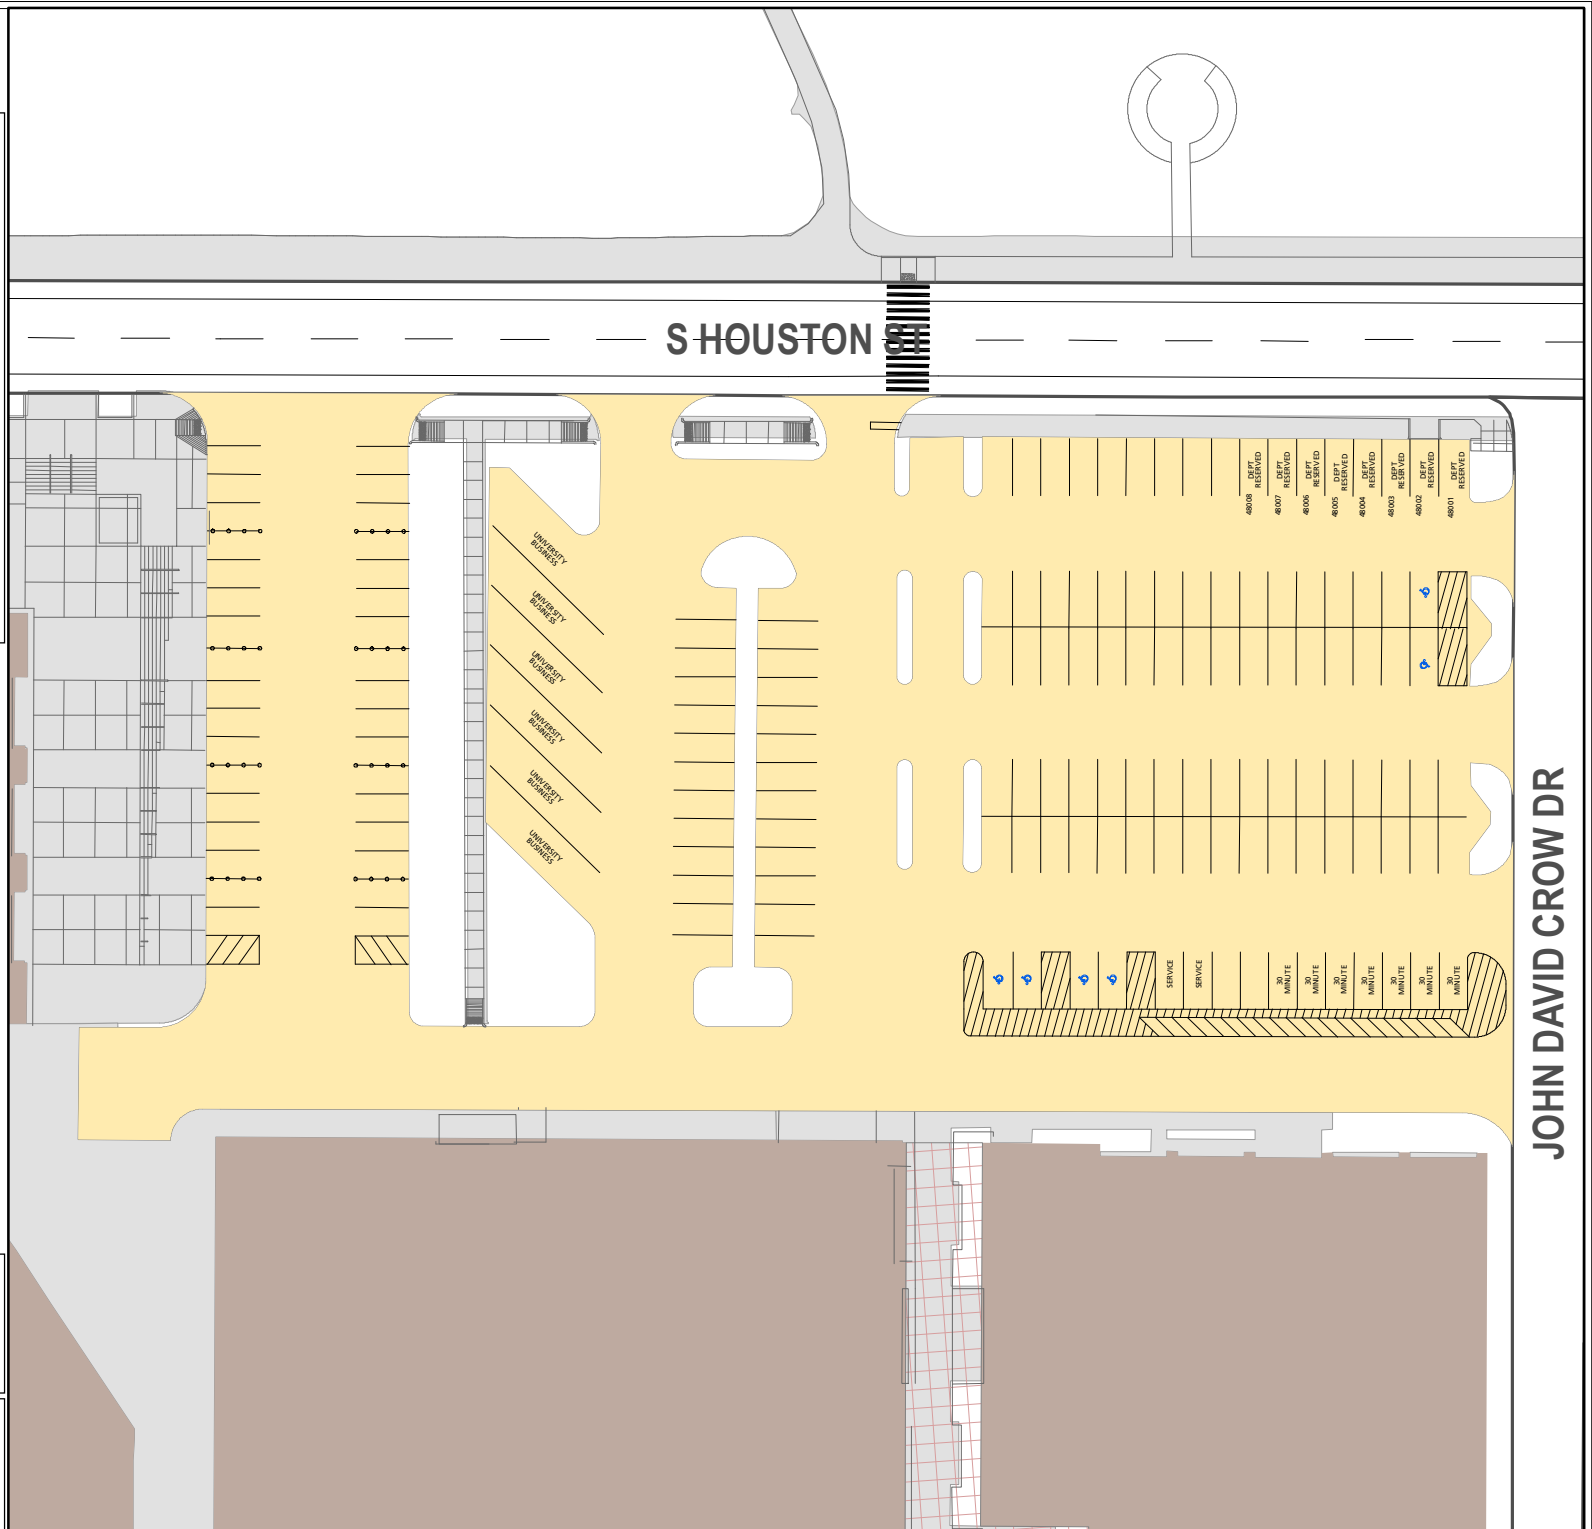

Lot 048

Parking Space Count:

Regular:	135
Reserved:	0
DVS:	8
Visitor:	0
Accessible:	6
Visitor Accessible:	0
Timed:	7
Service:	2
U.B.:	6
Motorcycle:	19
Loading:	0
Other:	0
RV:	0

Total: 183

Lost to (Currently Under) Construction: 0