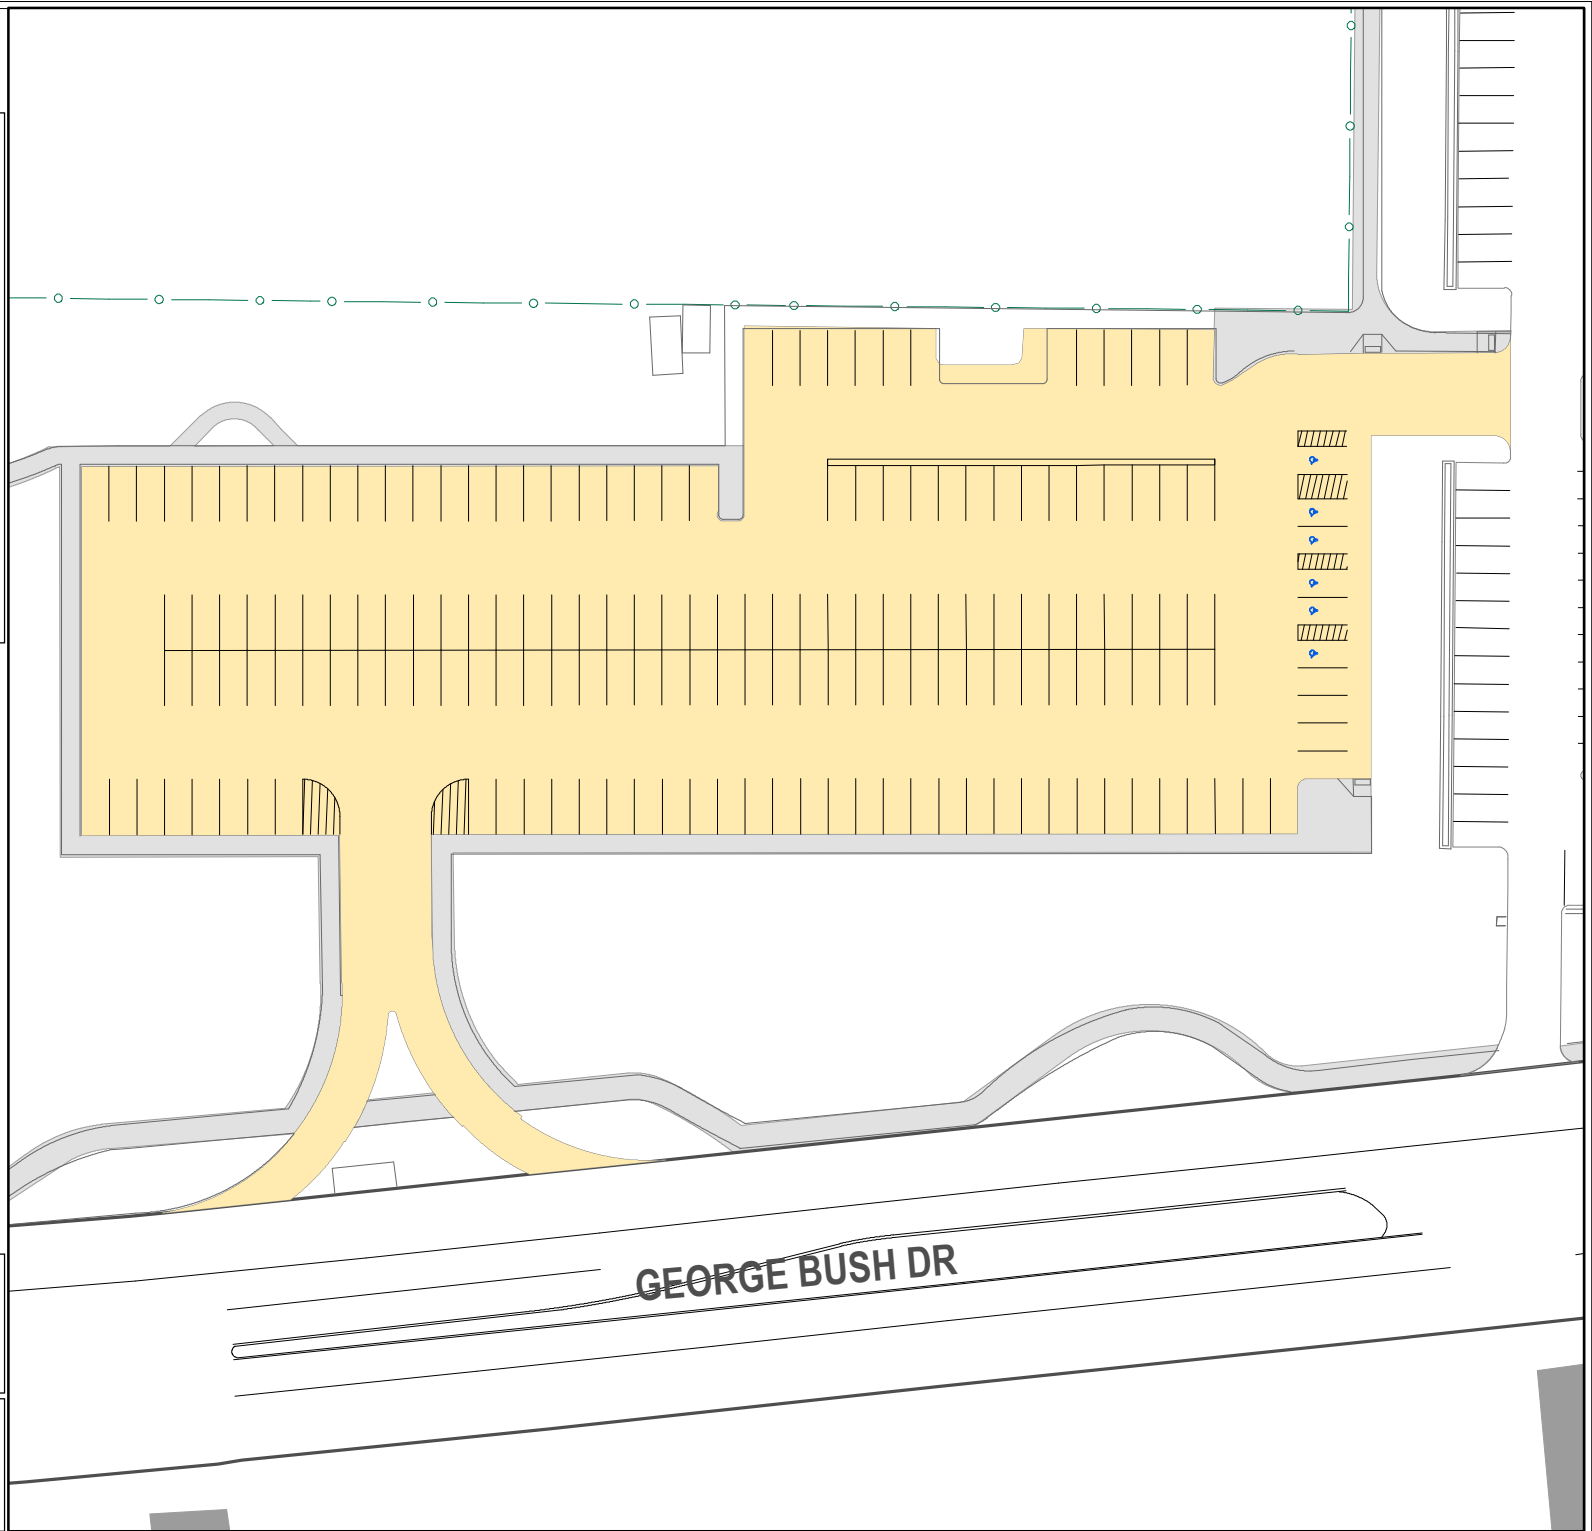

Lot 060

Parking Space Count:

Regular:	168
Reserved:	0
DVS:	0
Visitor:	0
Accessible:	6
Visitor Accessible:	0
Timed:	0
Service:	0
U.B.:	0
Motorcycle:	0
Loading:	0
Other:	0
RV:	0

Total: 174

Lost to (Currently Under)
Construction: 0

70 Feet