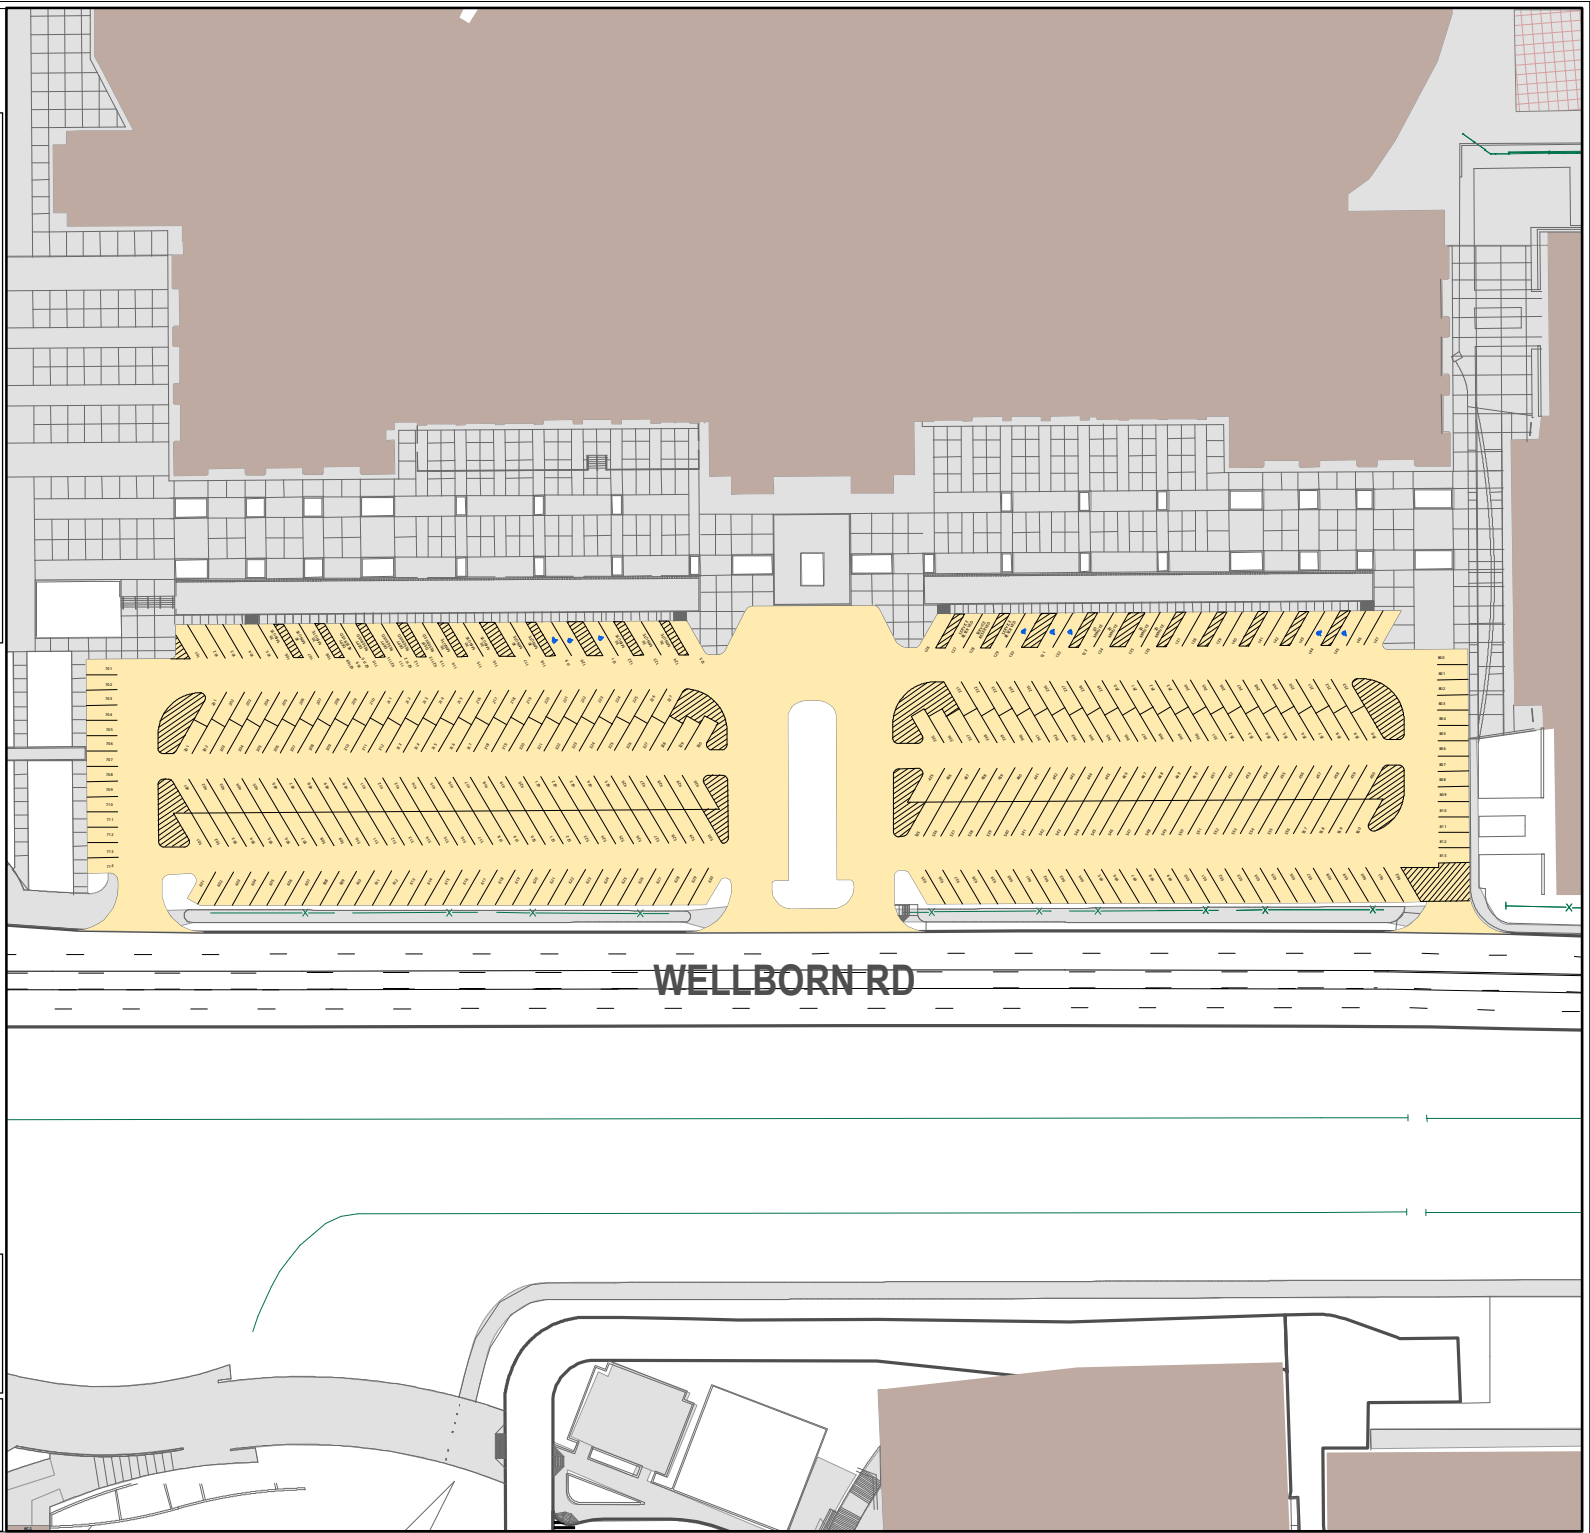

Lot 062

Parking Space Count:

Regular:	320
Reserved:	0
DVS:	5
Visitor:	0
Accessible:	8
Visitor Accessible:	0
Timed:	15
Service:	3
U.B.:	0
Motorcycle:	0
Loading:	0
Other:	0
RV:	0

Total: 351

Lost to (Currently Under)
Construction: 0

130 Feet