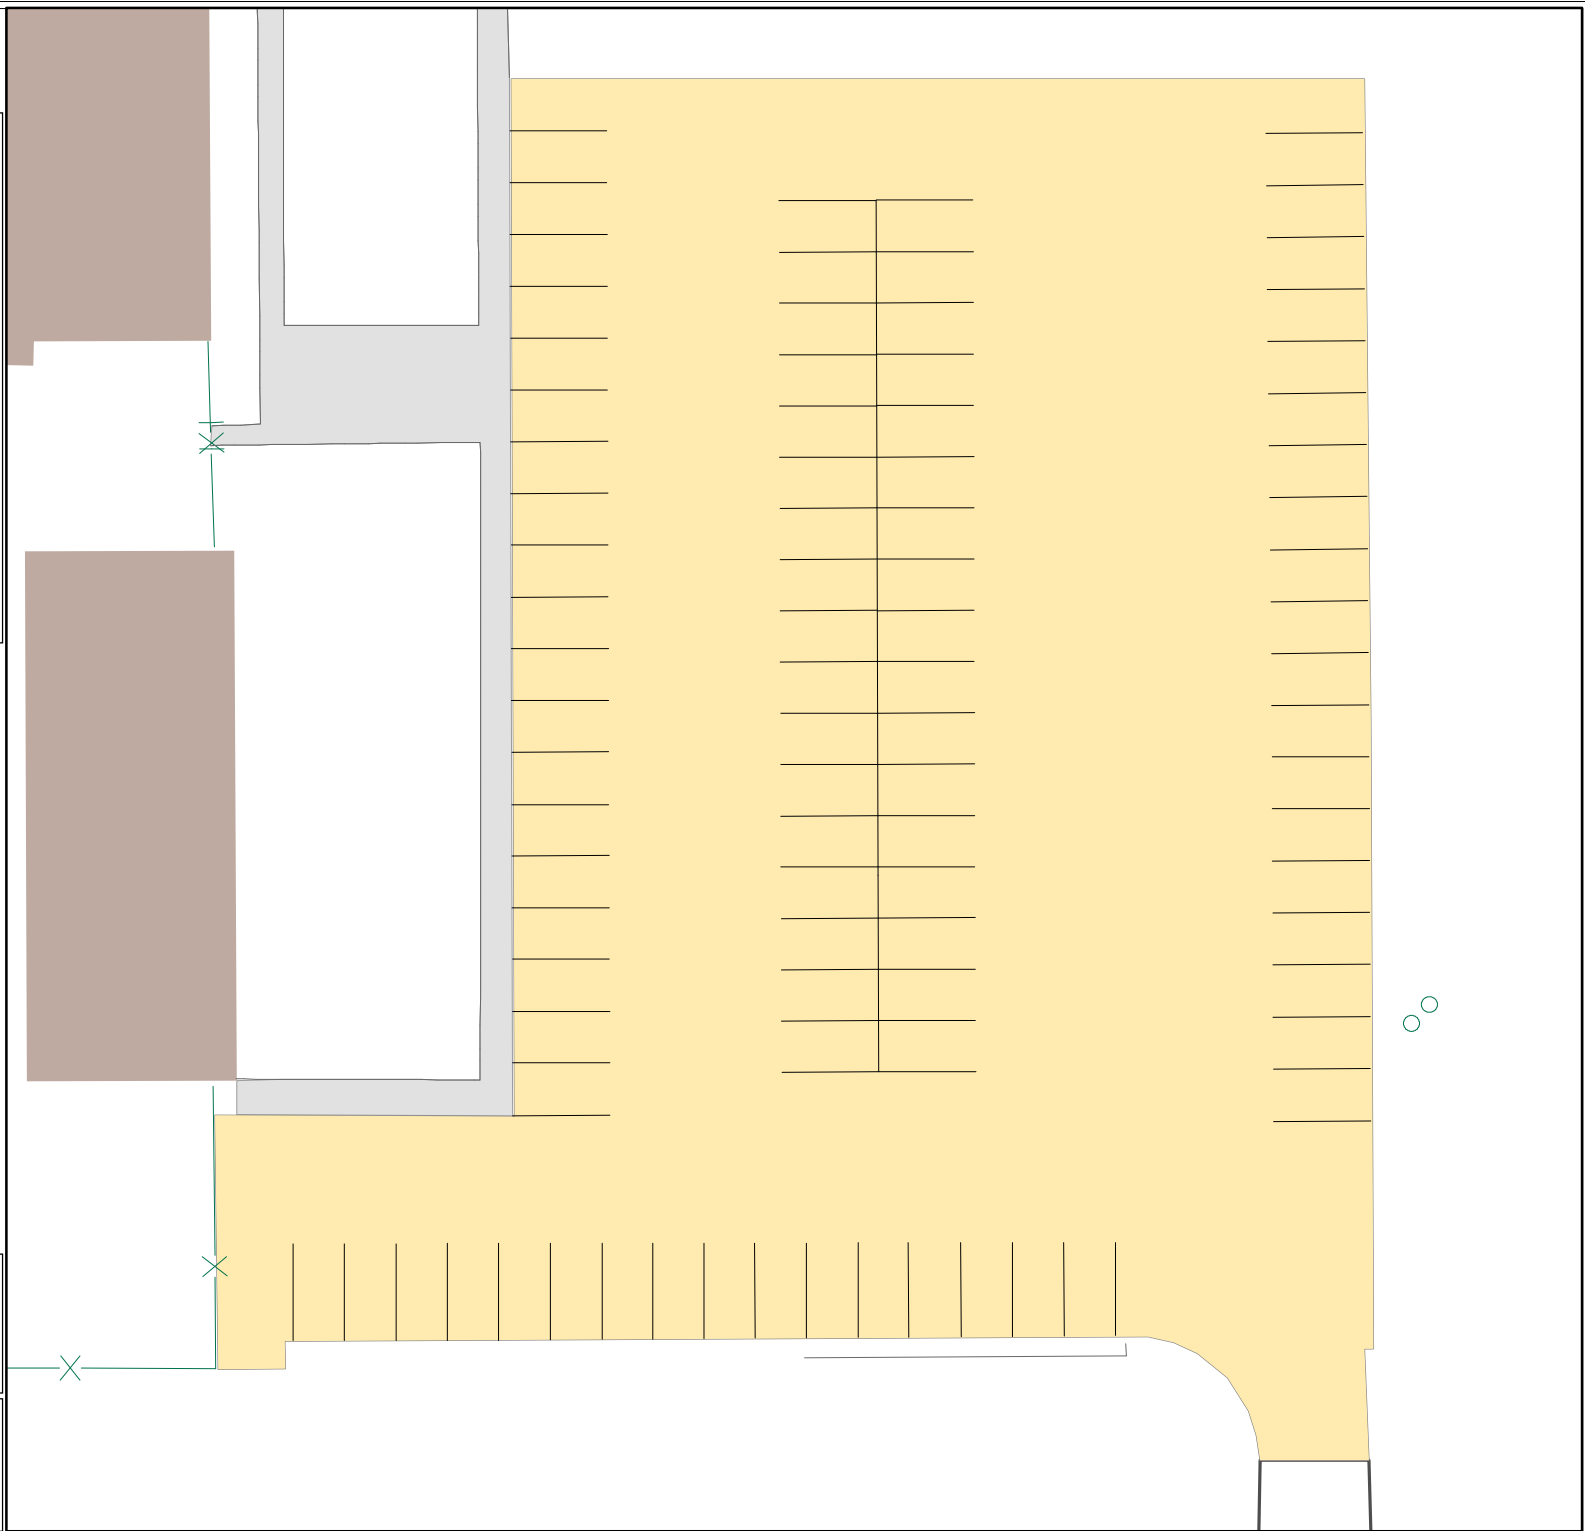

Lot 064

Parking Space Count:

Regular:	90
Reserved:	0
DVS:	0
Visitor:	0
Accessible:	0
Visitor Accessible:	0
Timed:	0
Service:	0
U.B.:	0
Motorcycle:	0
Loading:	0
Other:	0
RV:	0

Total: 90

Lost to (Currently Under)
Construction: 0

30 Feet