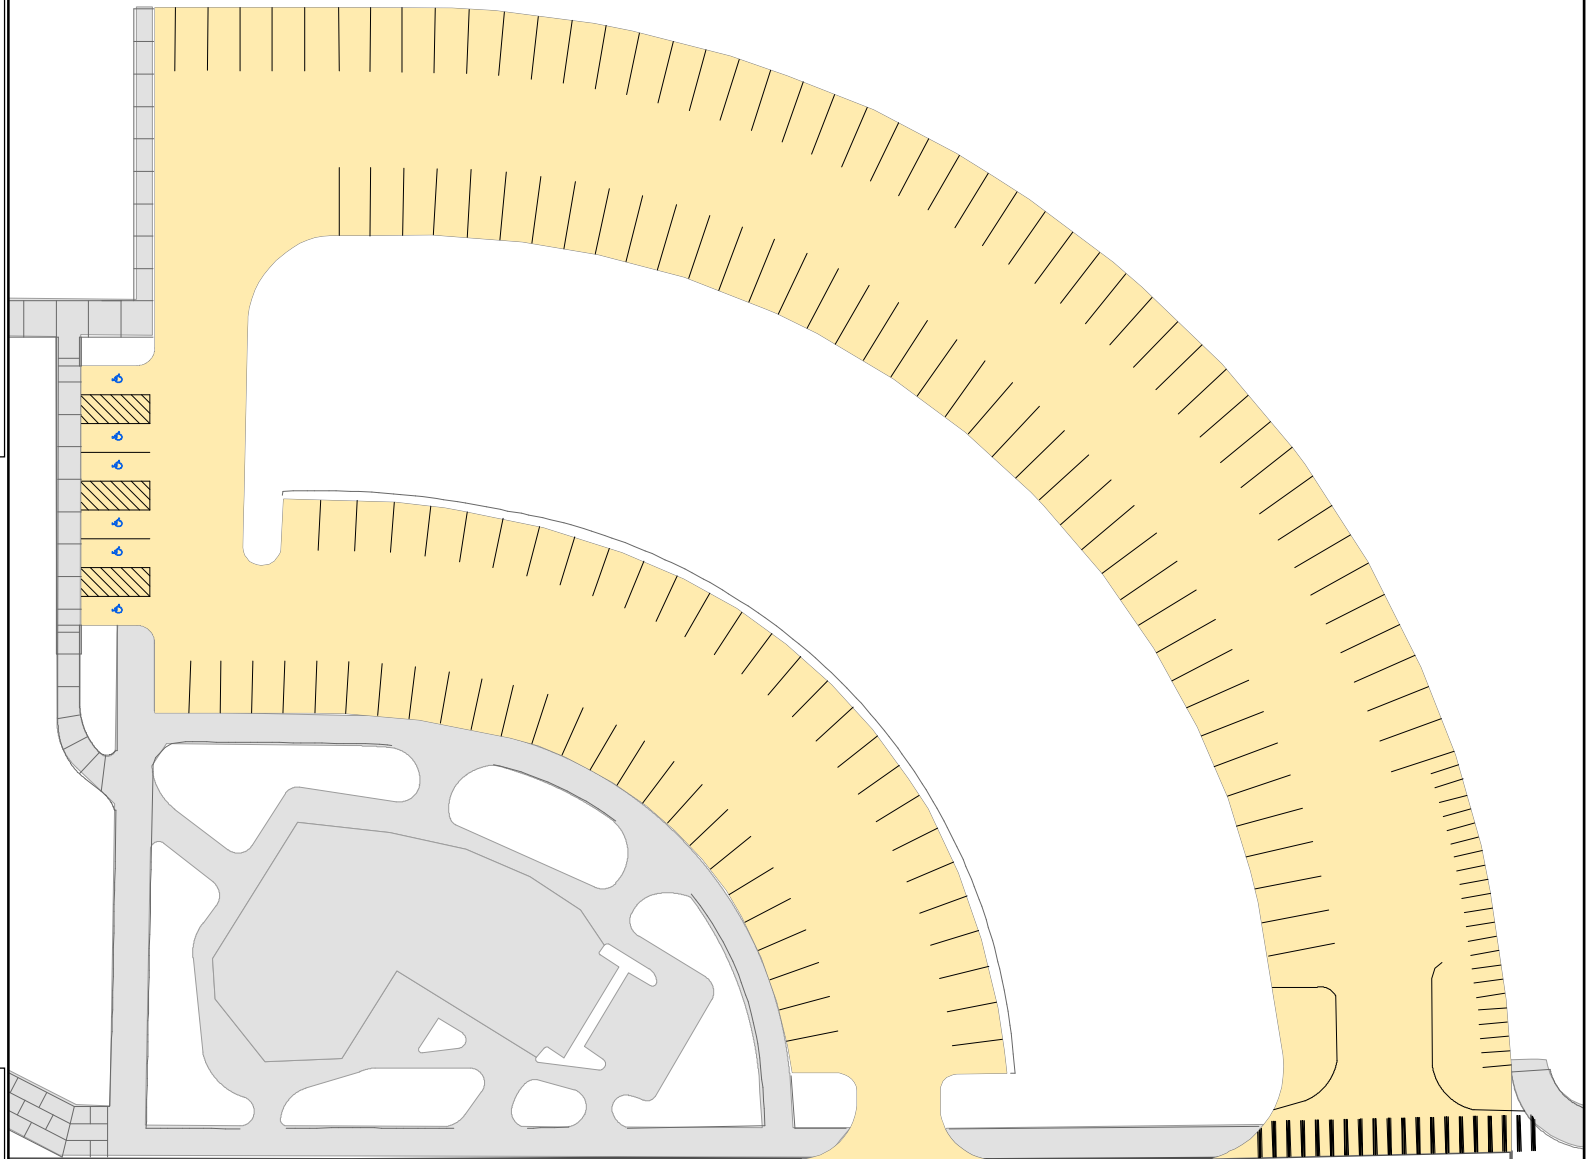

Lot 065

Parking Space Count:

Regular:	142
Reserved:	0
DVS:	0
Visitor:	0
Accessible:	6
Visitor Accessible:	0
Timed:	0
Service:	0
U.B.:	0
Motorcycle:	22
Loading:	0
Other:	0
RV:	0

Total: 170

Lost to (Currently Under)
Construction: 0

60 Feet

OLSEN BL