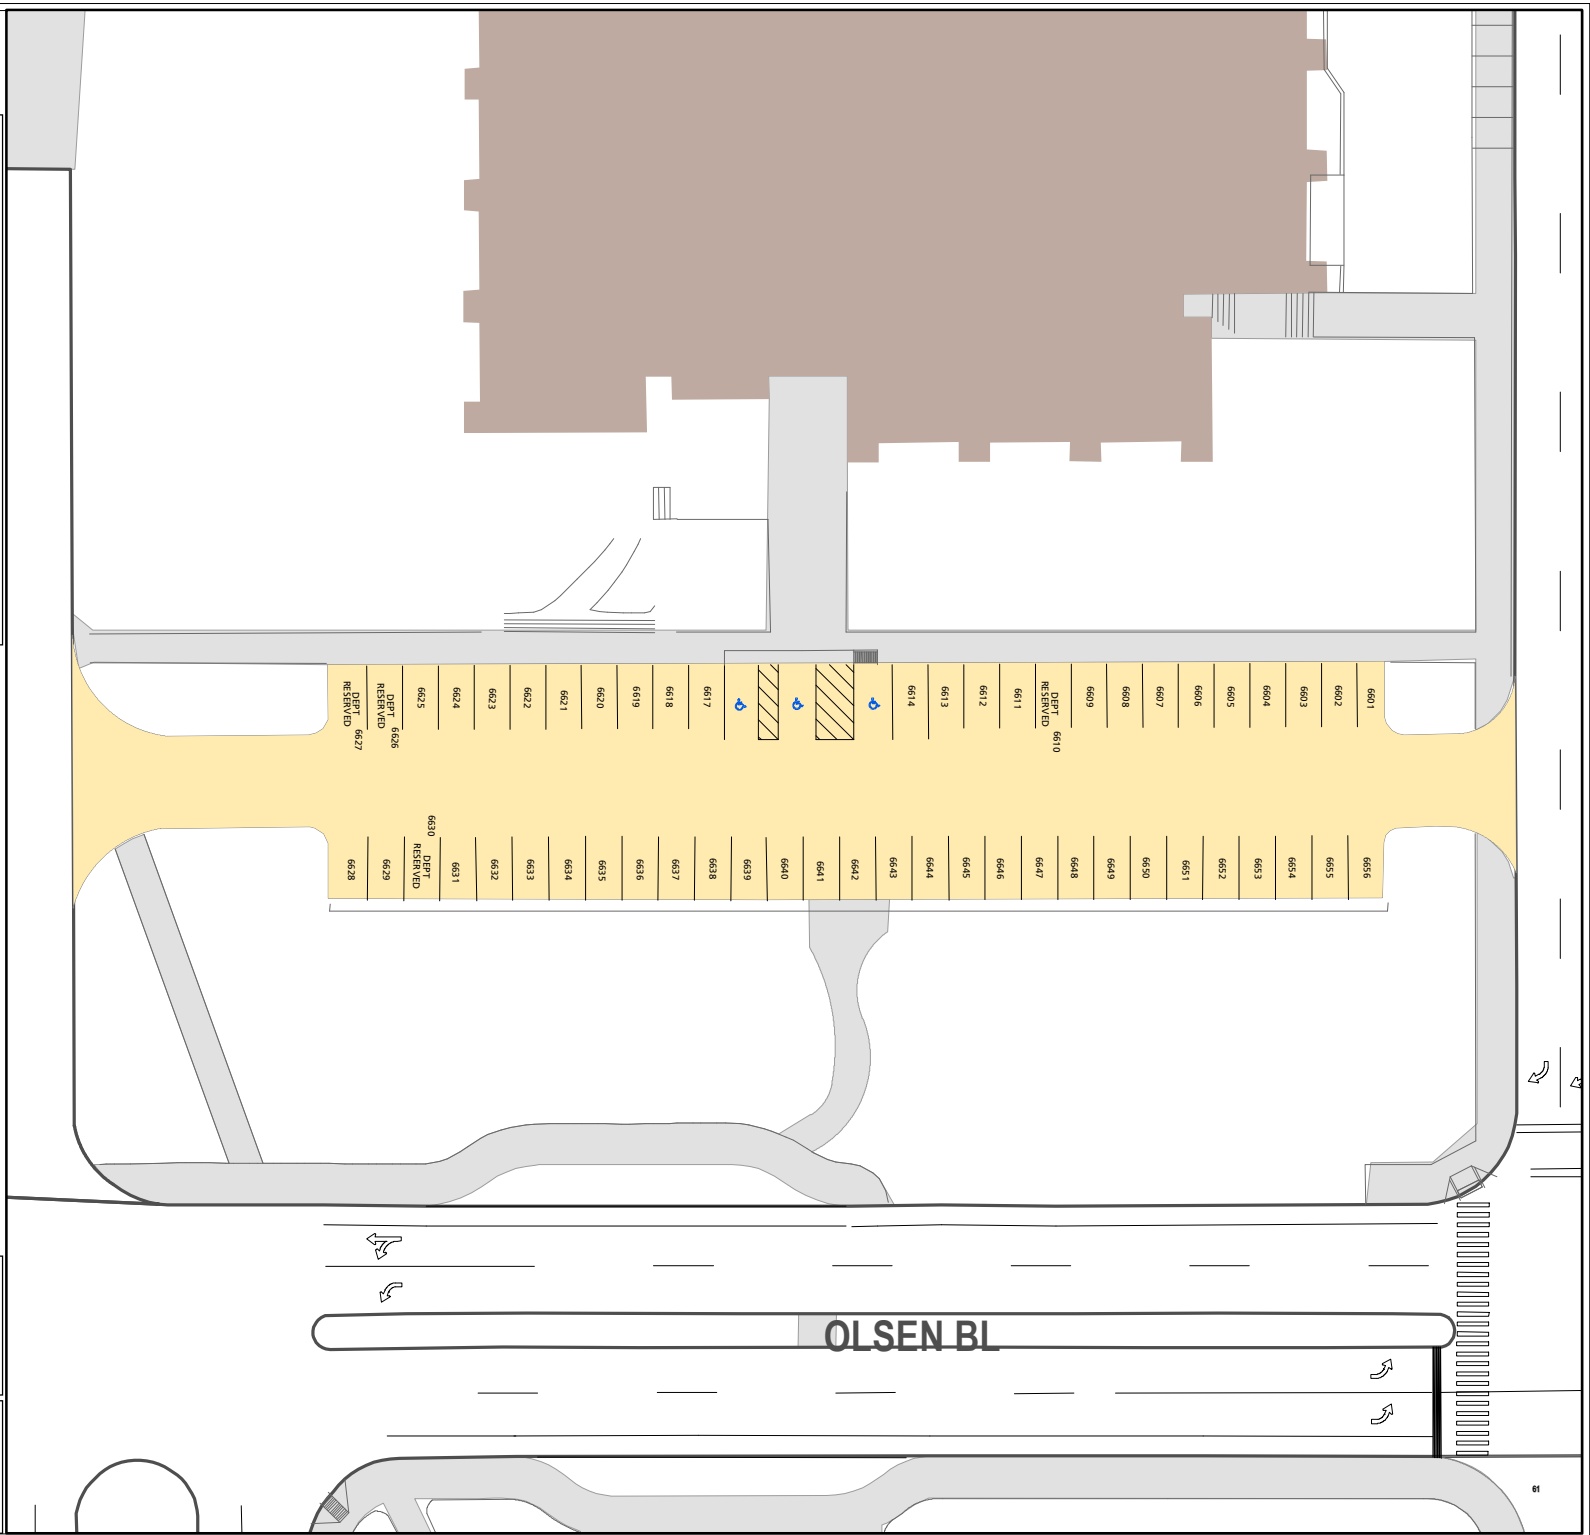

Lot 066

Parking Space Count:

Regular:	0
Reserved:	50
DVS:	4
Visitor:	0
Accessible:	3
Visitor Accessible:	0
Timed:	0
Service:	0
U.B.:	0
Motorcycle:	0
Loading:	0
Other:	0
RV:	0

Total: 57

Lost to (Currently Under) Construction: 0

50 Feet