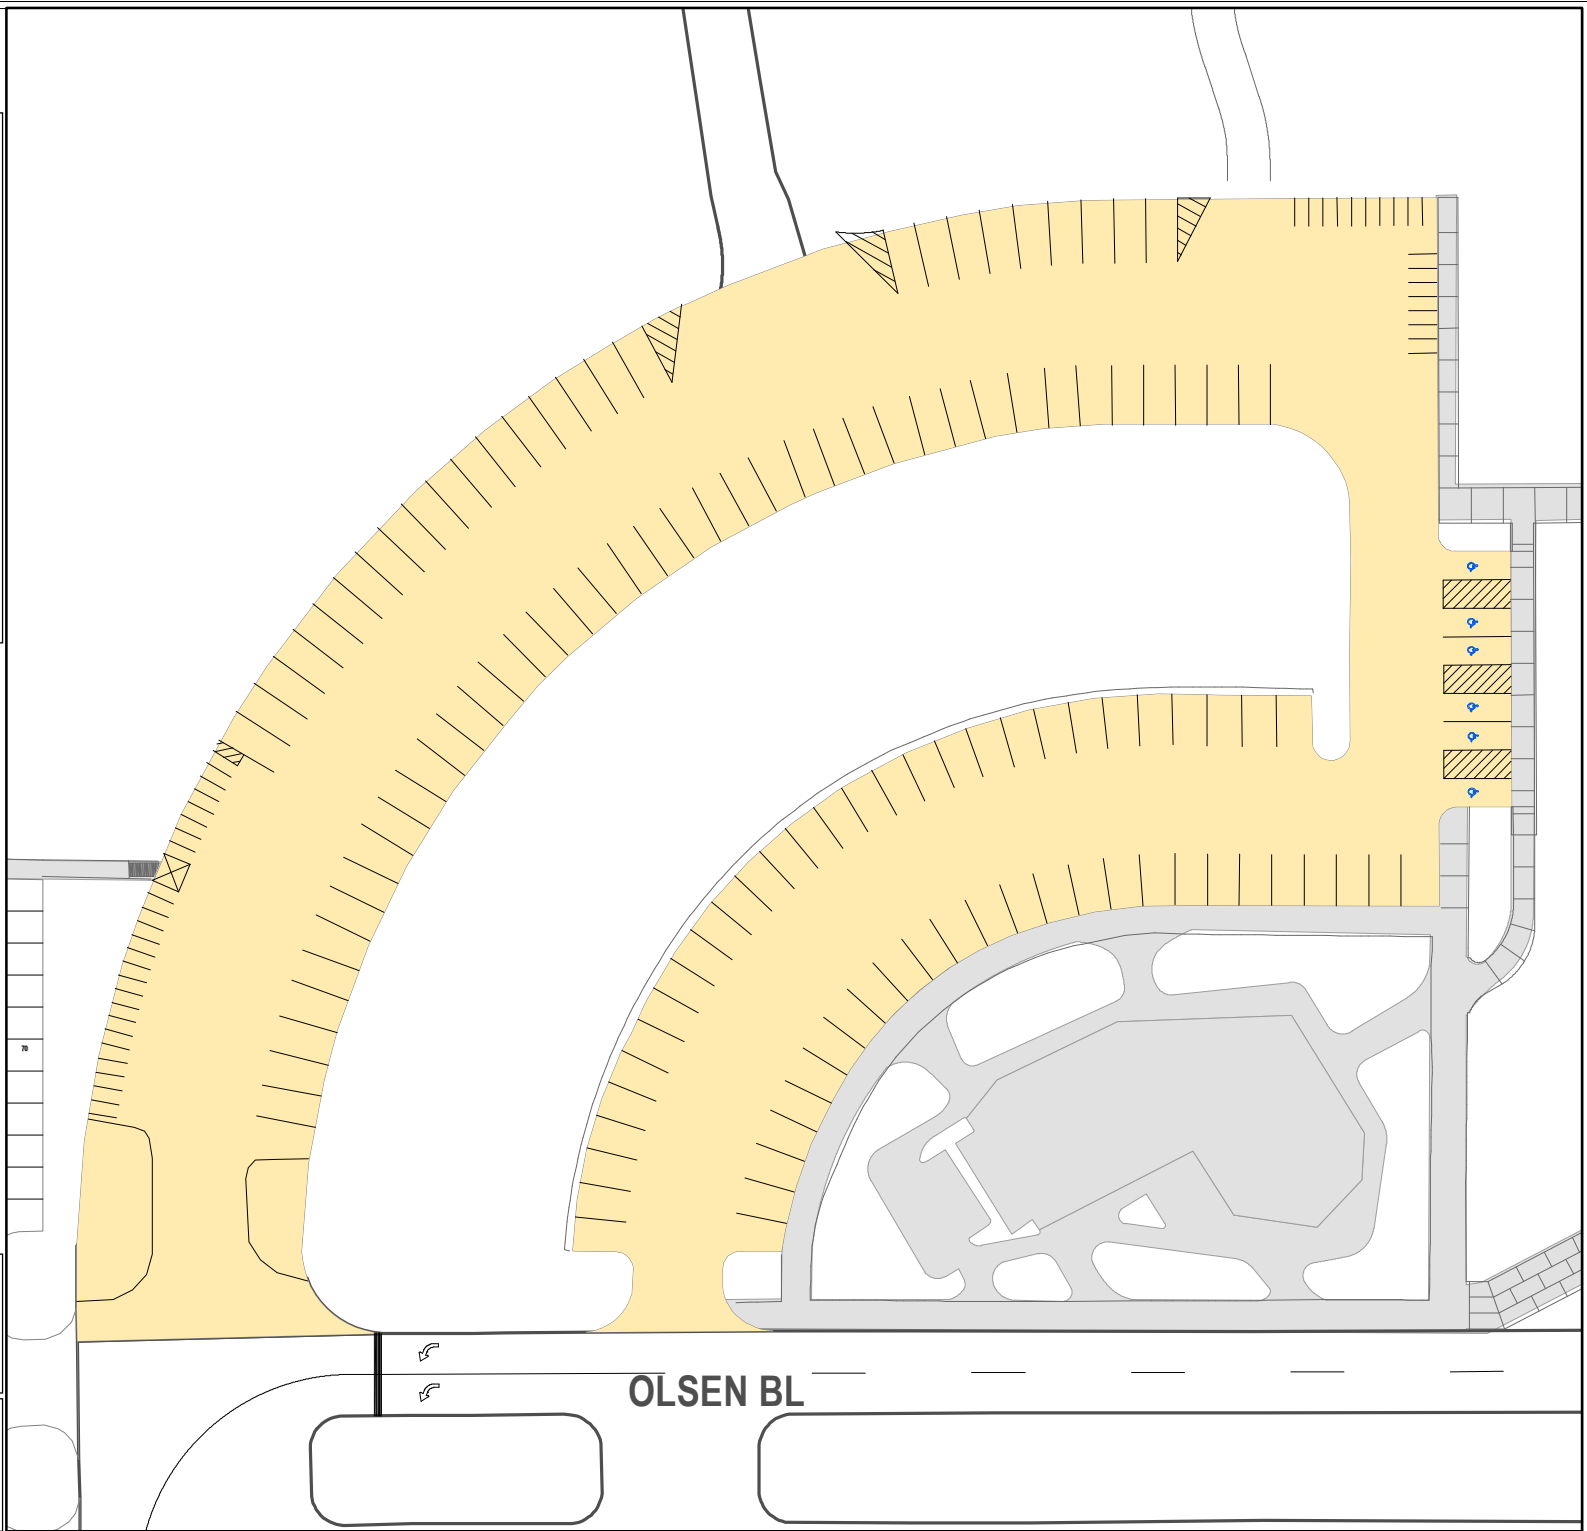

Lot 067

Parking Space Count:

Regular:	125
Reserved:	0
DVS:	0
Visitor:	0
Accessible:	6
Visitor Accessible:	0
Timed:	0
Service:	0
U.B.:	0
Motorcycle:	42
Loading:	0
Other:	0
RV:	0

Total: 173

Lost to (Currently Under)
Construction: 0

60 Feet