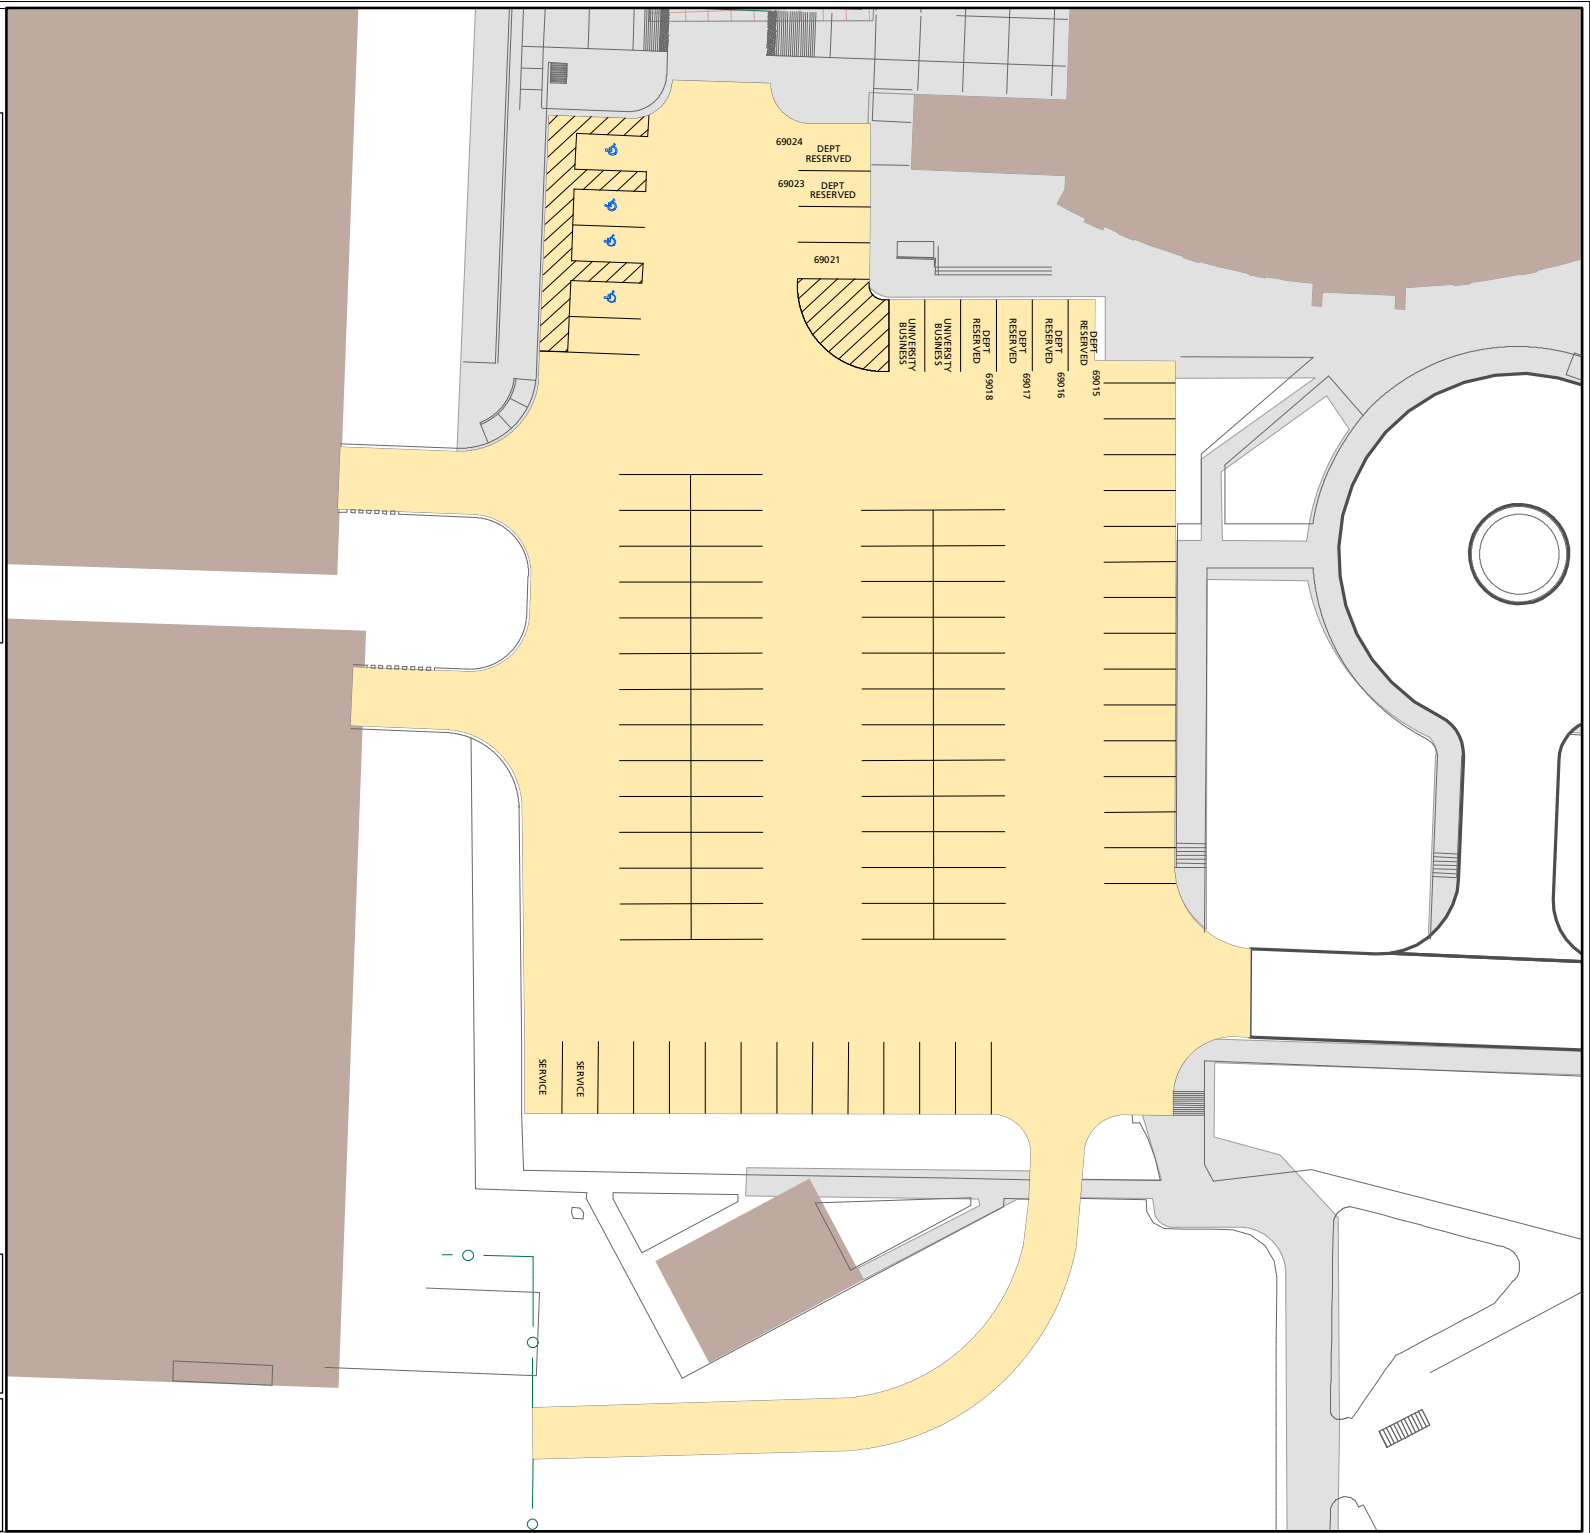

Lot 069

Parking Space Count:

Regular:	77
Reserved:	1
DVS:	6
Visitor:	0
Accessible:	4
Visitor Accessible:	0
Timed:	0
Service:	2
U.B.:	2
Motorcycle:	0
Loading:	3
Other:	0
RV:	0

Total: 95

Lost to (Currently Under) Construction: 0

50 Feet