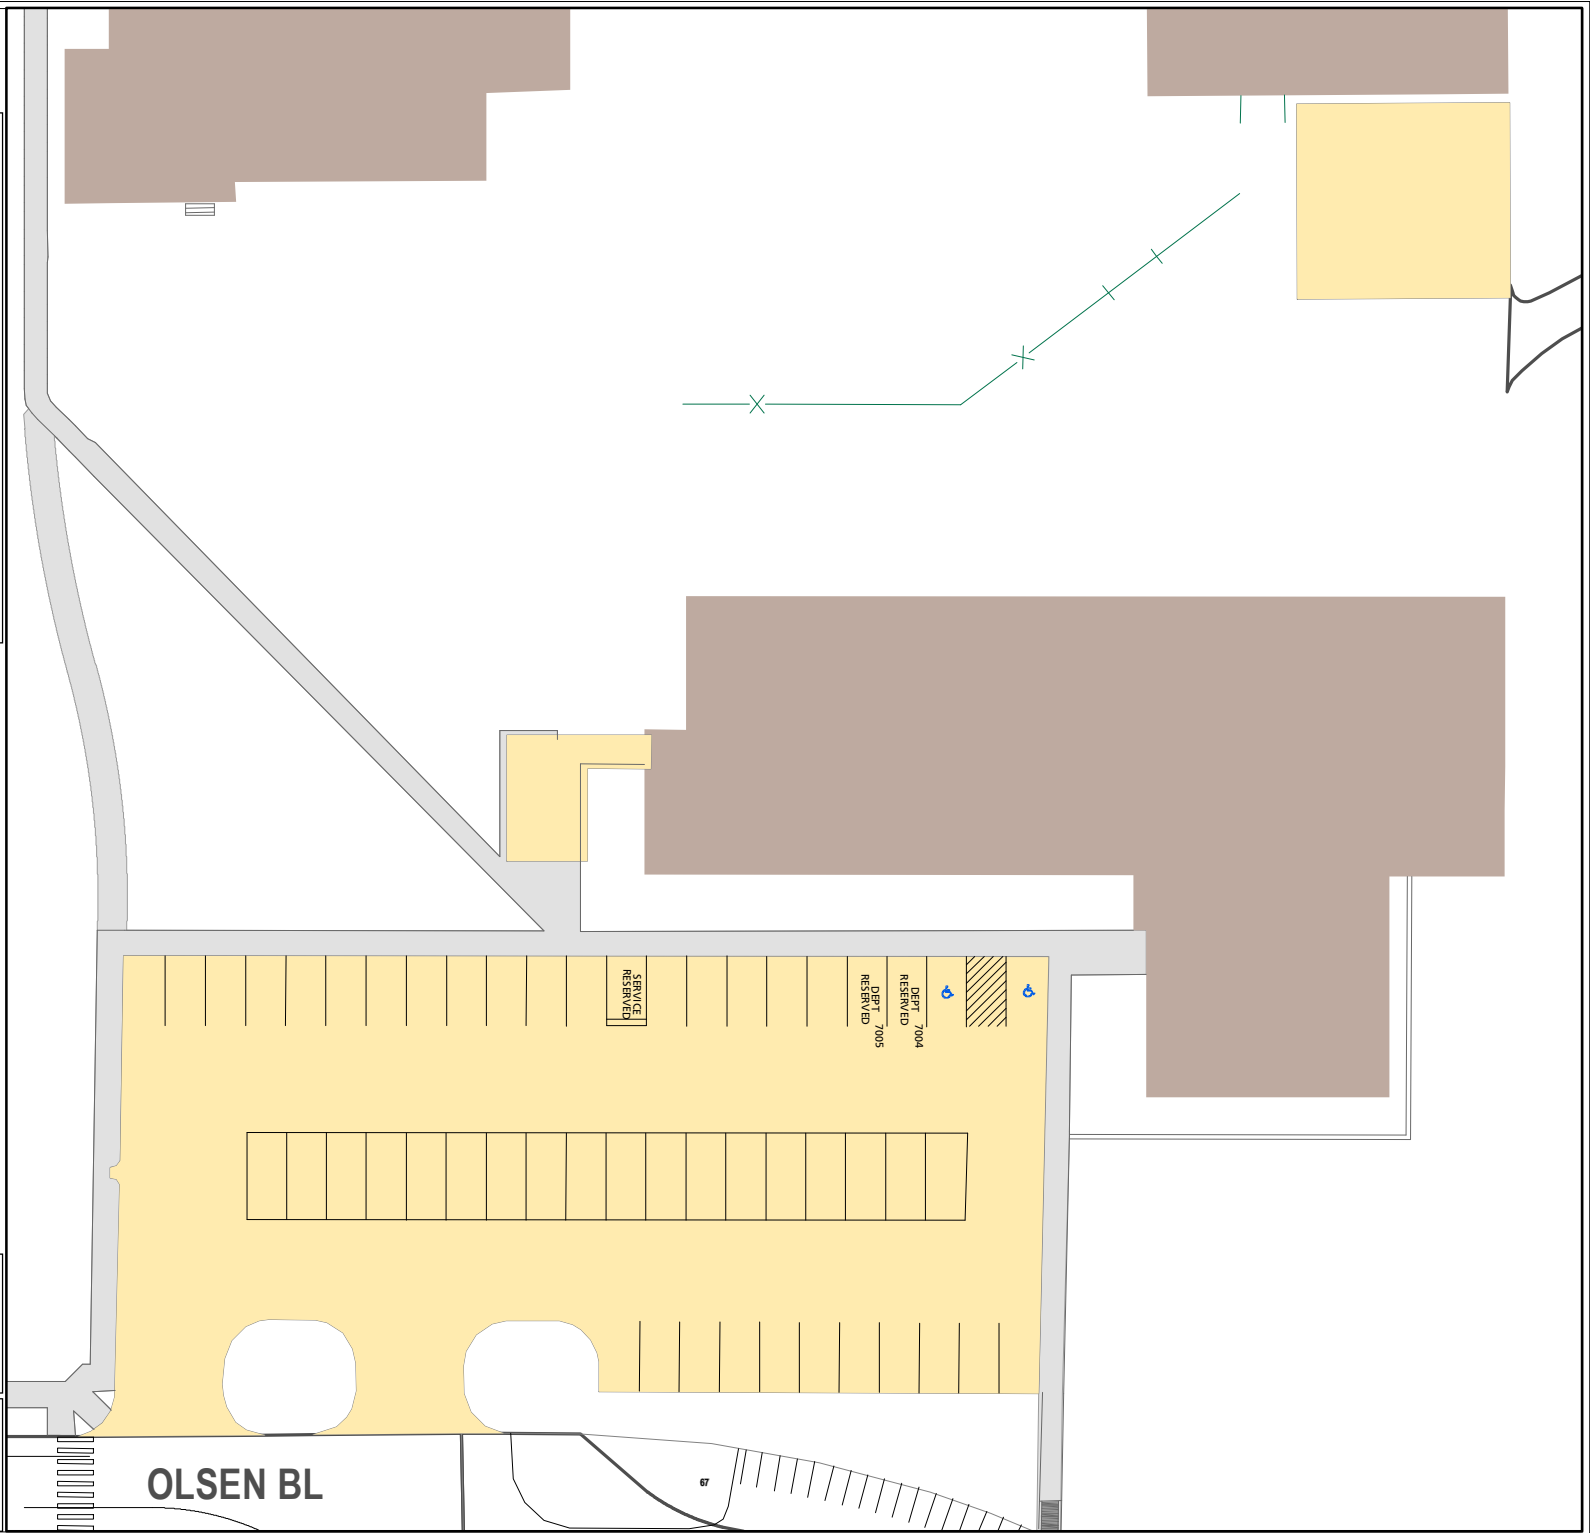

Lot 070

Parking Space Count:

Regular:	46
Reserved:	0
DVS:	2
Visitor:	0
Accessible:	2
Visitor Accessible:	0
Timed:	0
Service:	1
U.B.:	0
Motorcycle:	0
Loading:	2
Other:	0
RV:	0

Total: 53

Lost to (Currently Under)
Construction: 0

50 Feet