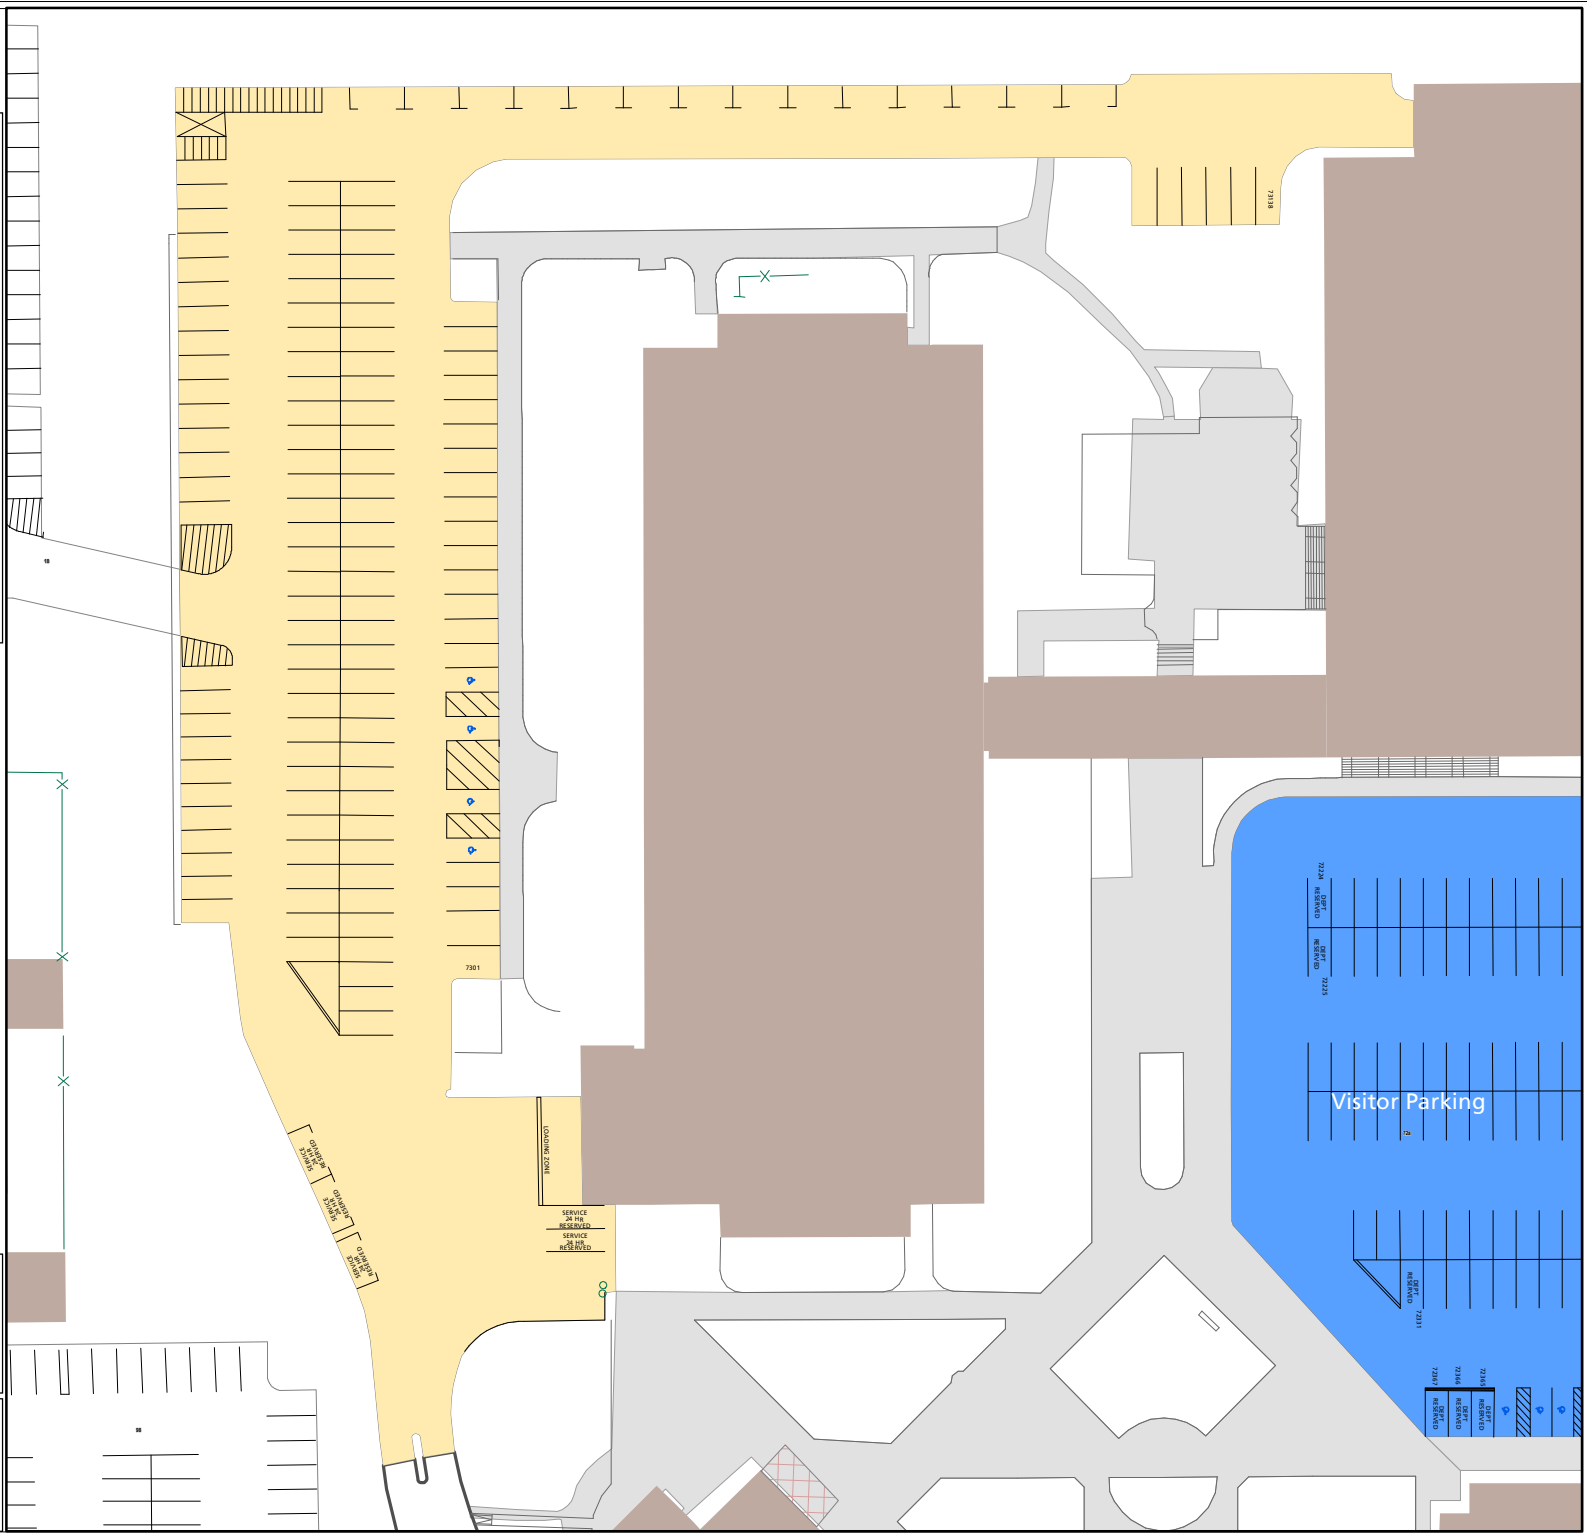

Lot 073

Parking Space Count:

Regular:	130
Reserved:	2
DVS:	0
Visitor:	0
Accessible:	4
Visitor Accessible:	0
Timed:	0
Service:	5
U.B.:	0
Motorcycle:	24
Loading:	3
Other:	0
RV:	0

Total: 168

Lost to (Currently Under) Construction: 0

80 Feet