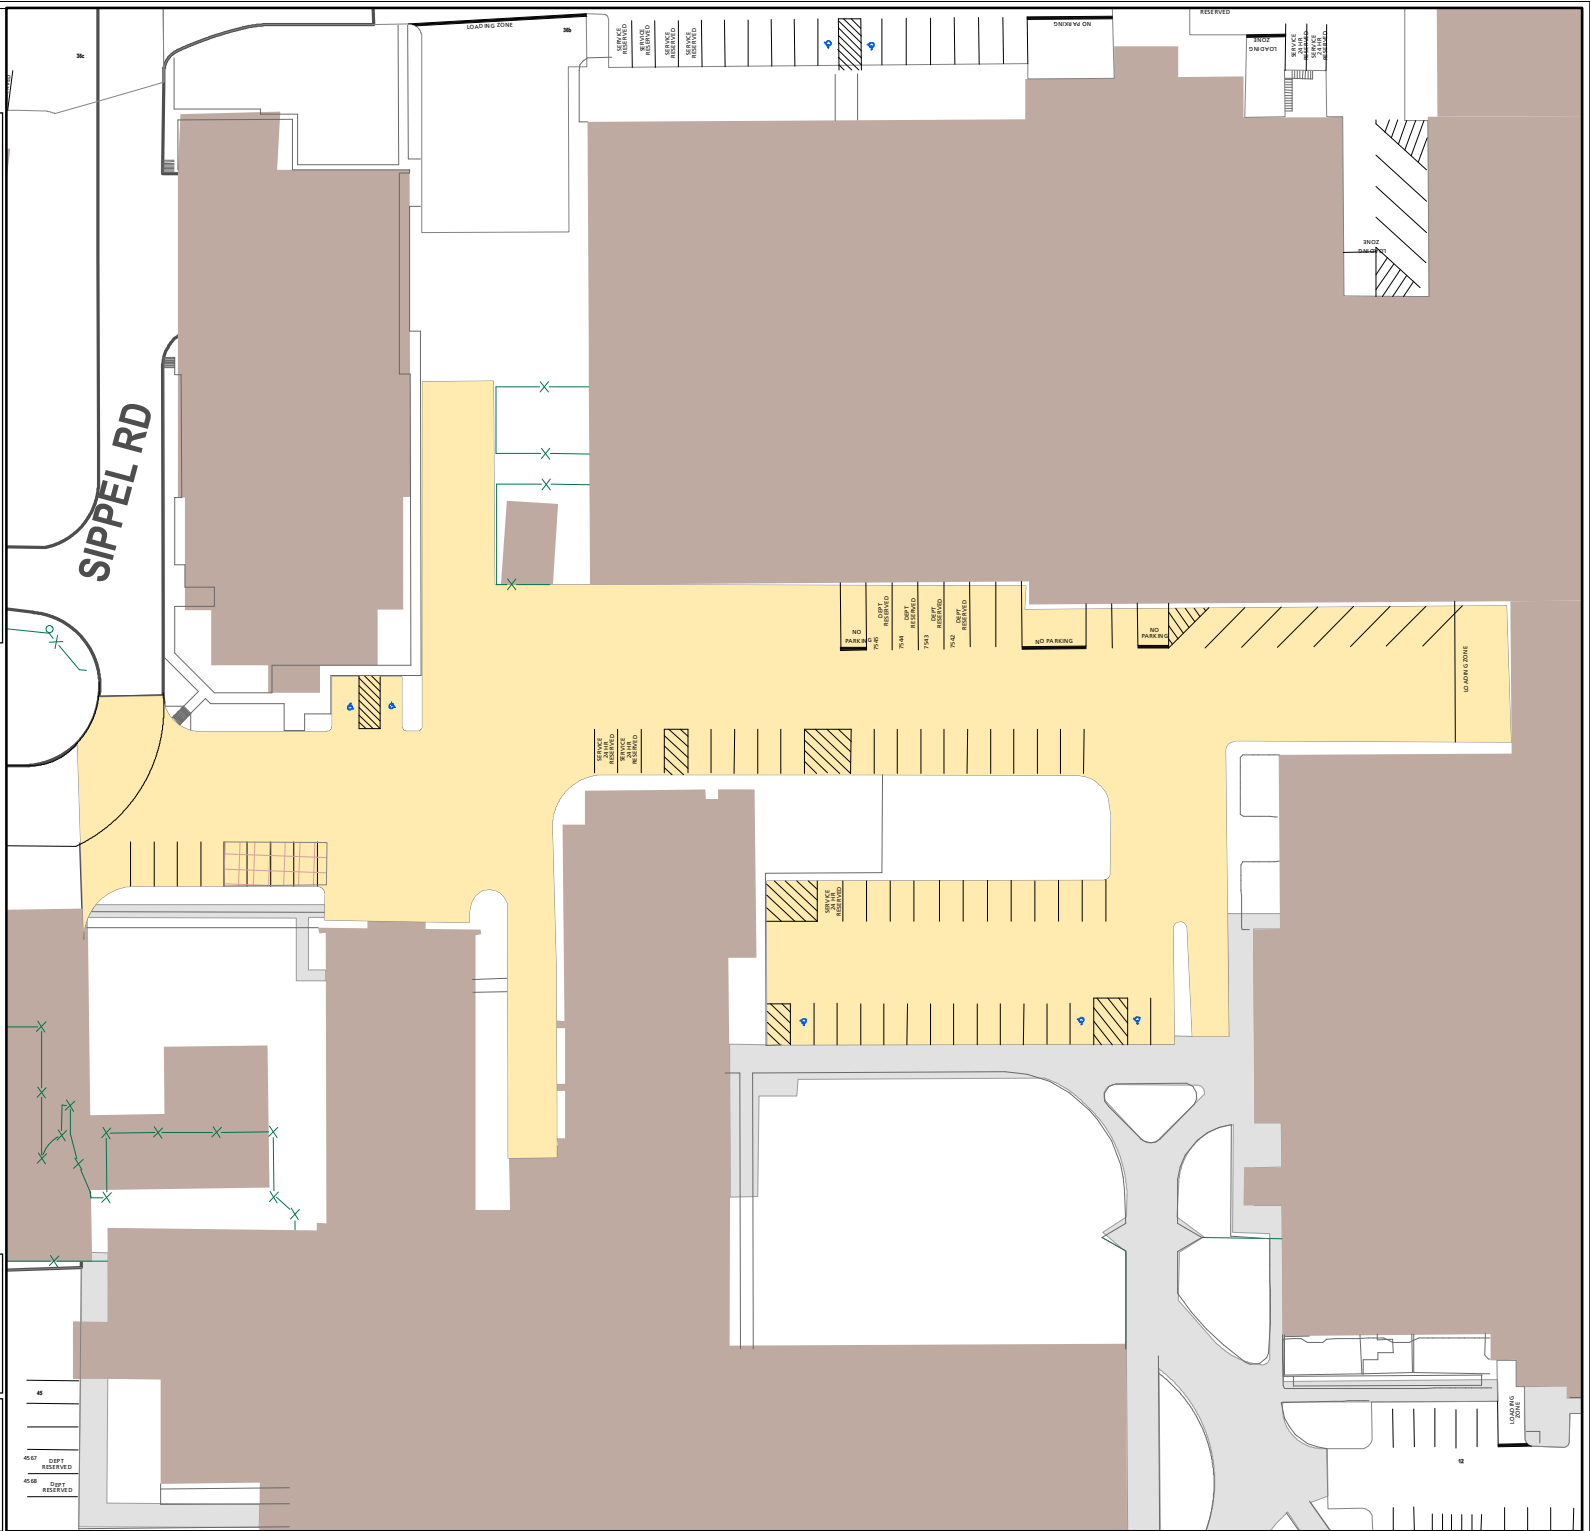

Lot 075

Parking Space Count:

Regular:	62
Reserved:	0
DVS:	0
Visitor:	0
Accessible:	5
Visitor Accessible:	0
Timed:	0
Service:	3
U.B.:	0
Motorcycle:	0
Loading:	6
Other:	0
RV:	0

Total: 76

Lost to (Currently Under) Construction: 0

80 Feet