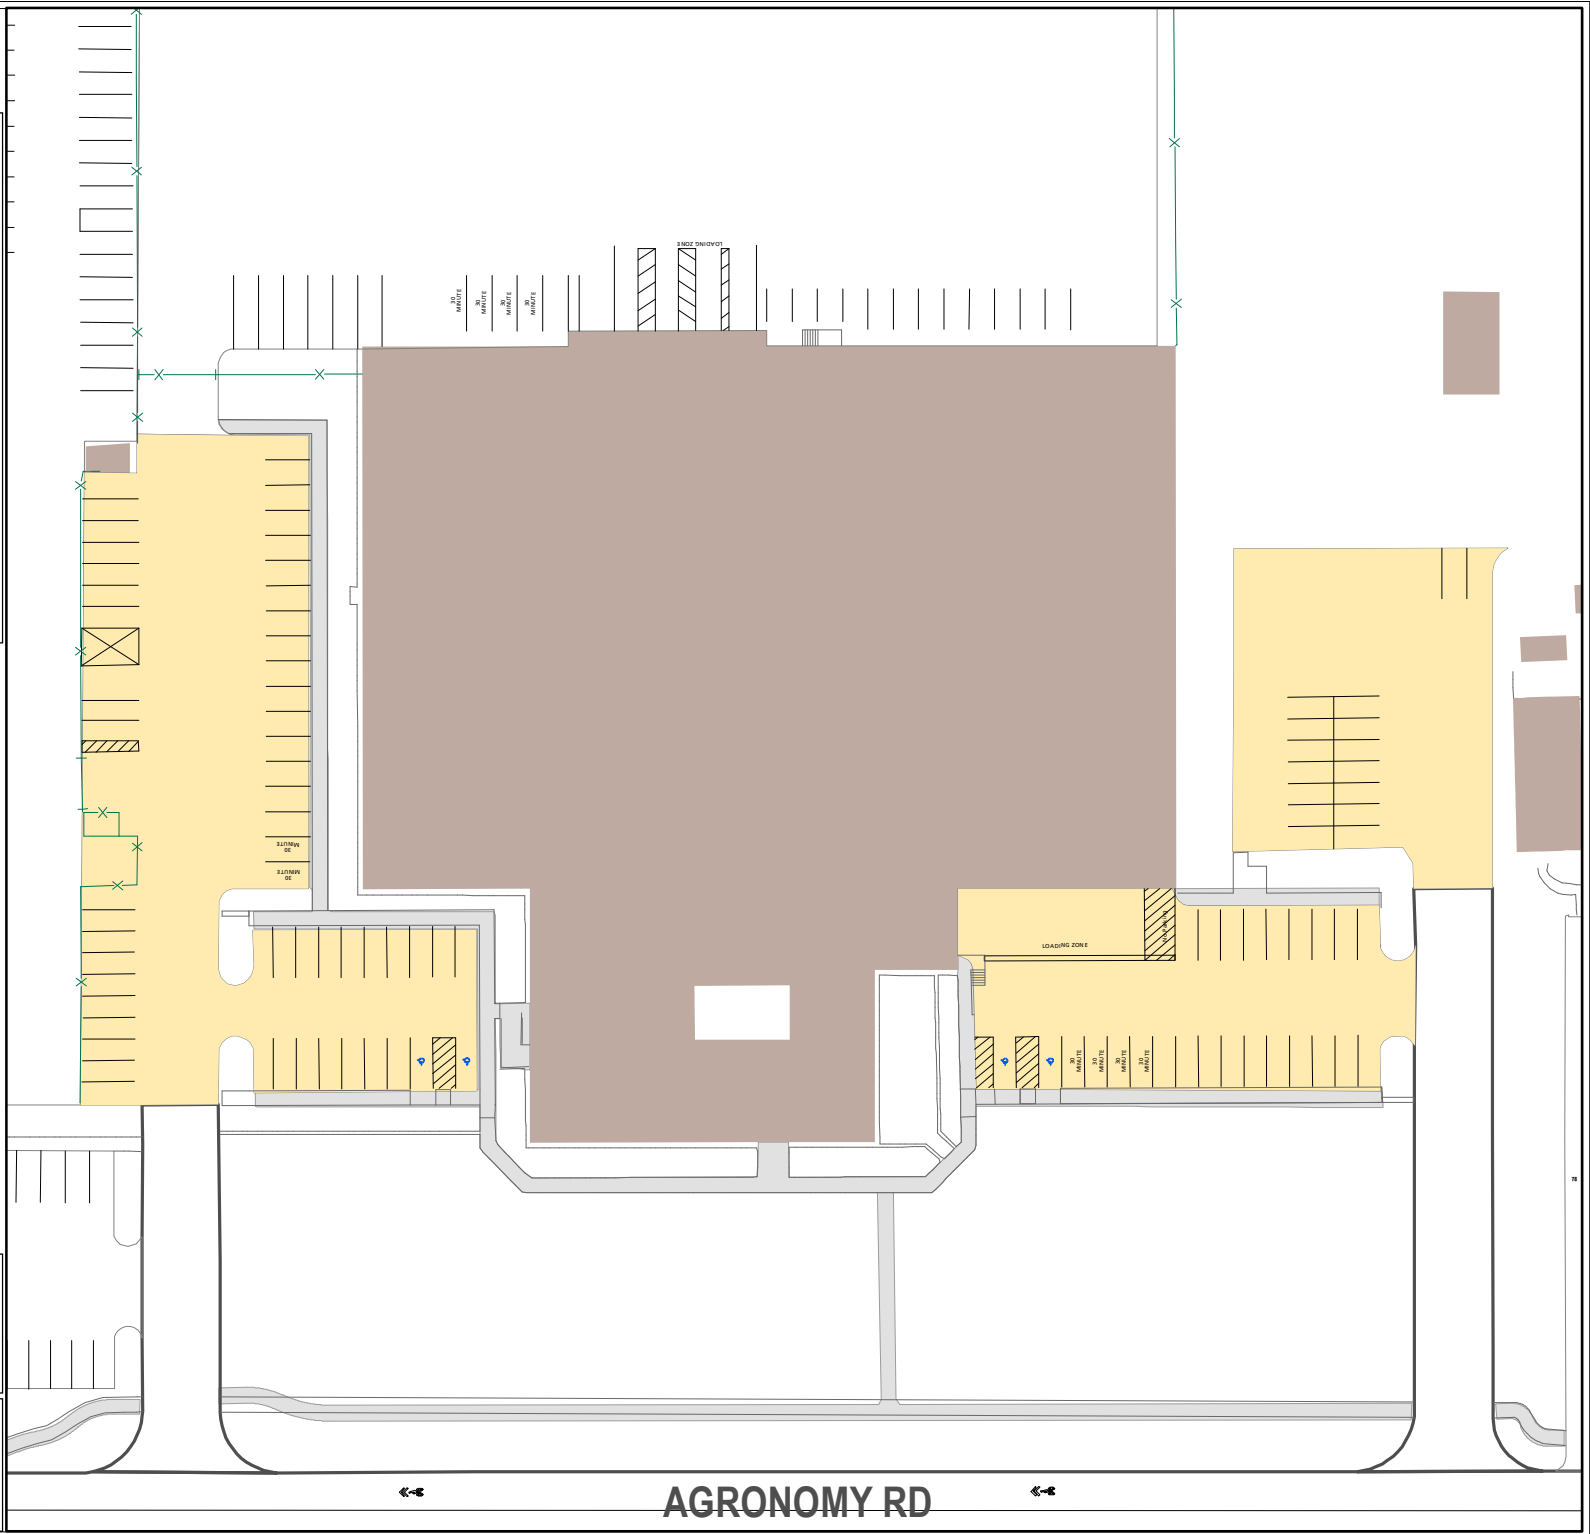

Lot 076

Parking Space Count:

Regular:	86
Reserved:	0
DVS:	0
Visitor:	0
Accessible:	4
Visitor Accessible:	0
Timed:	6
Service:	2
U.B.:	0
Motorcycle:	0
Loading:	1
Other:	0
RV:	0

Total: 99

Lost to (Currently Under)
Construction: 0

80 Feet