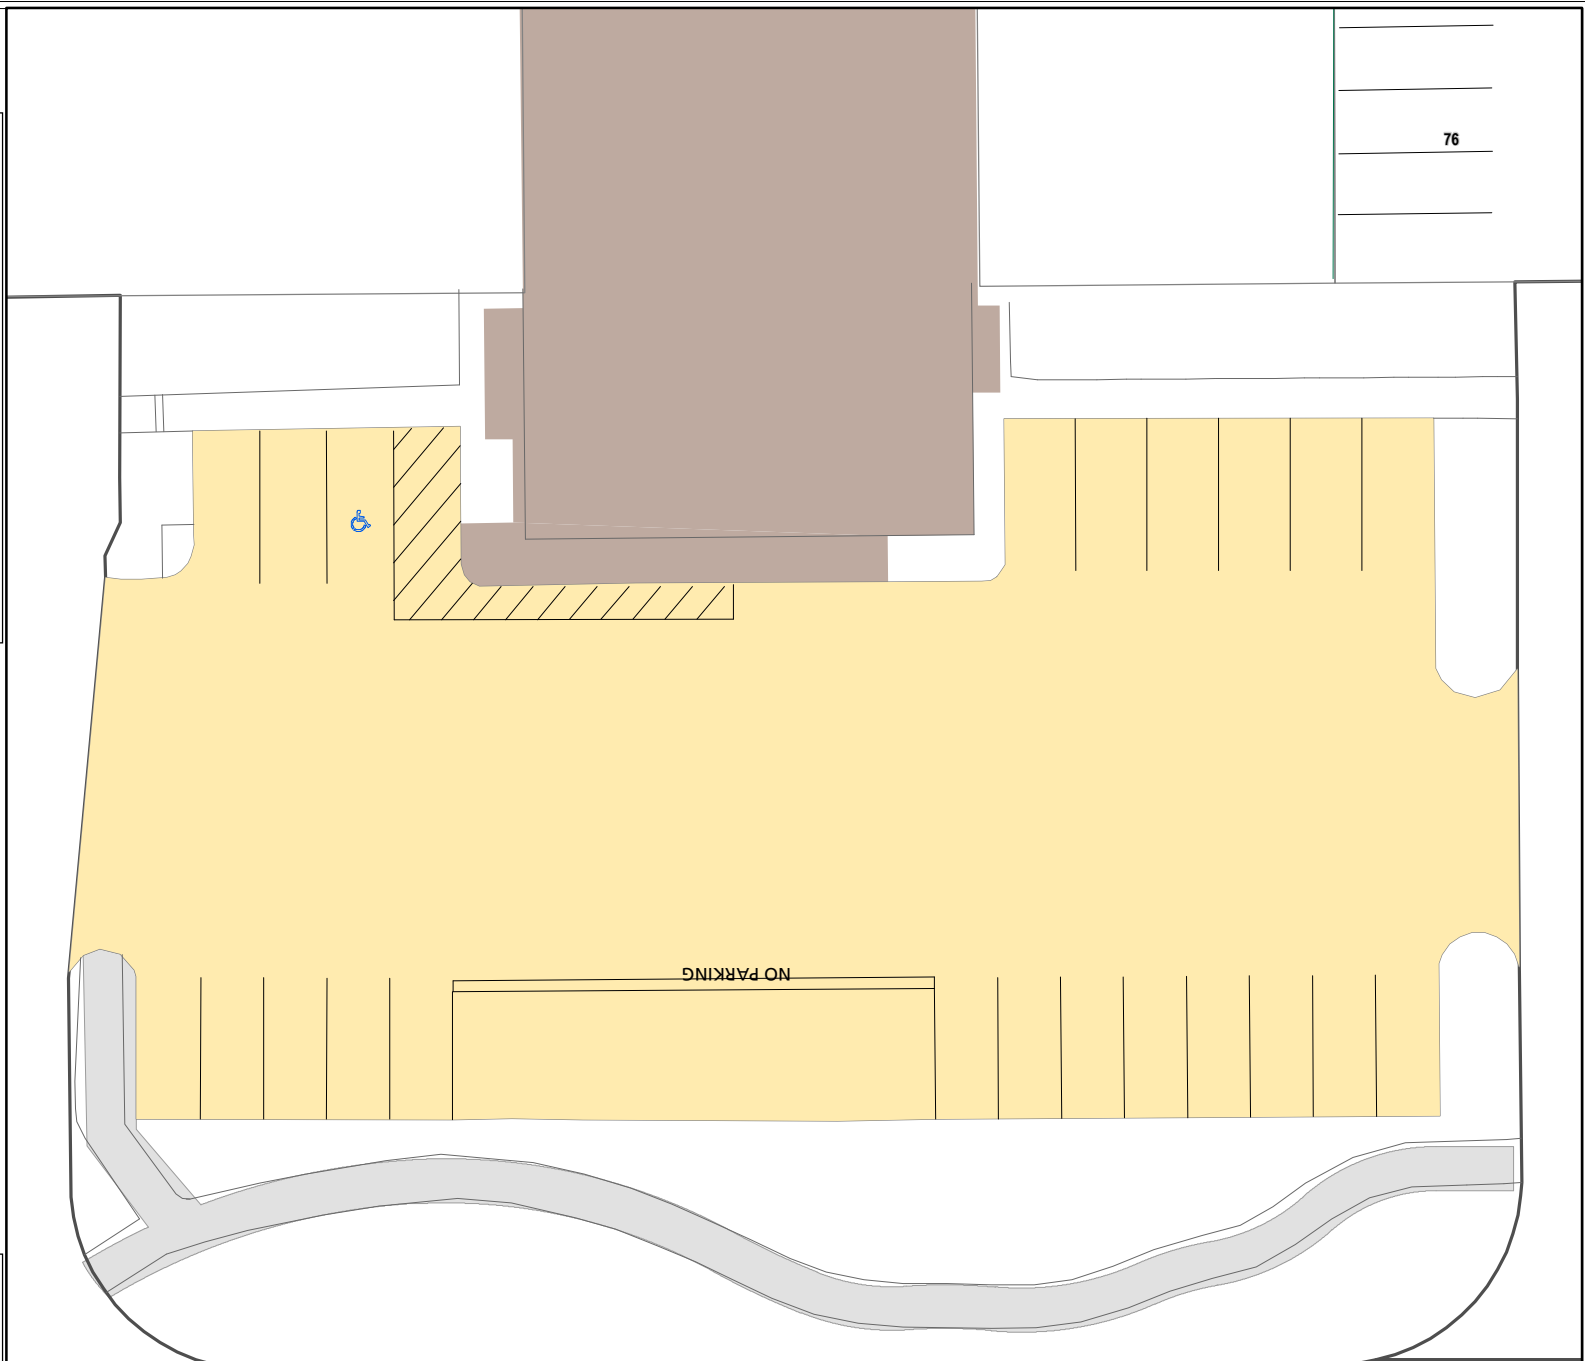

Lot 081

Parking Space Count:

Regular:	0
Reserved:	0
DVS:	0
Visitor:	0
Accessible:	1
Visitor Accessible:	0
Timed:	0
Service:	0
U.B.:	0
Motorcycle:	0
Loading:	0
Other:	21
RV:	0

Total: 22

Lost to (Currently Under)
Construction: 0