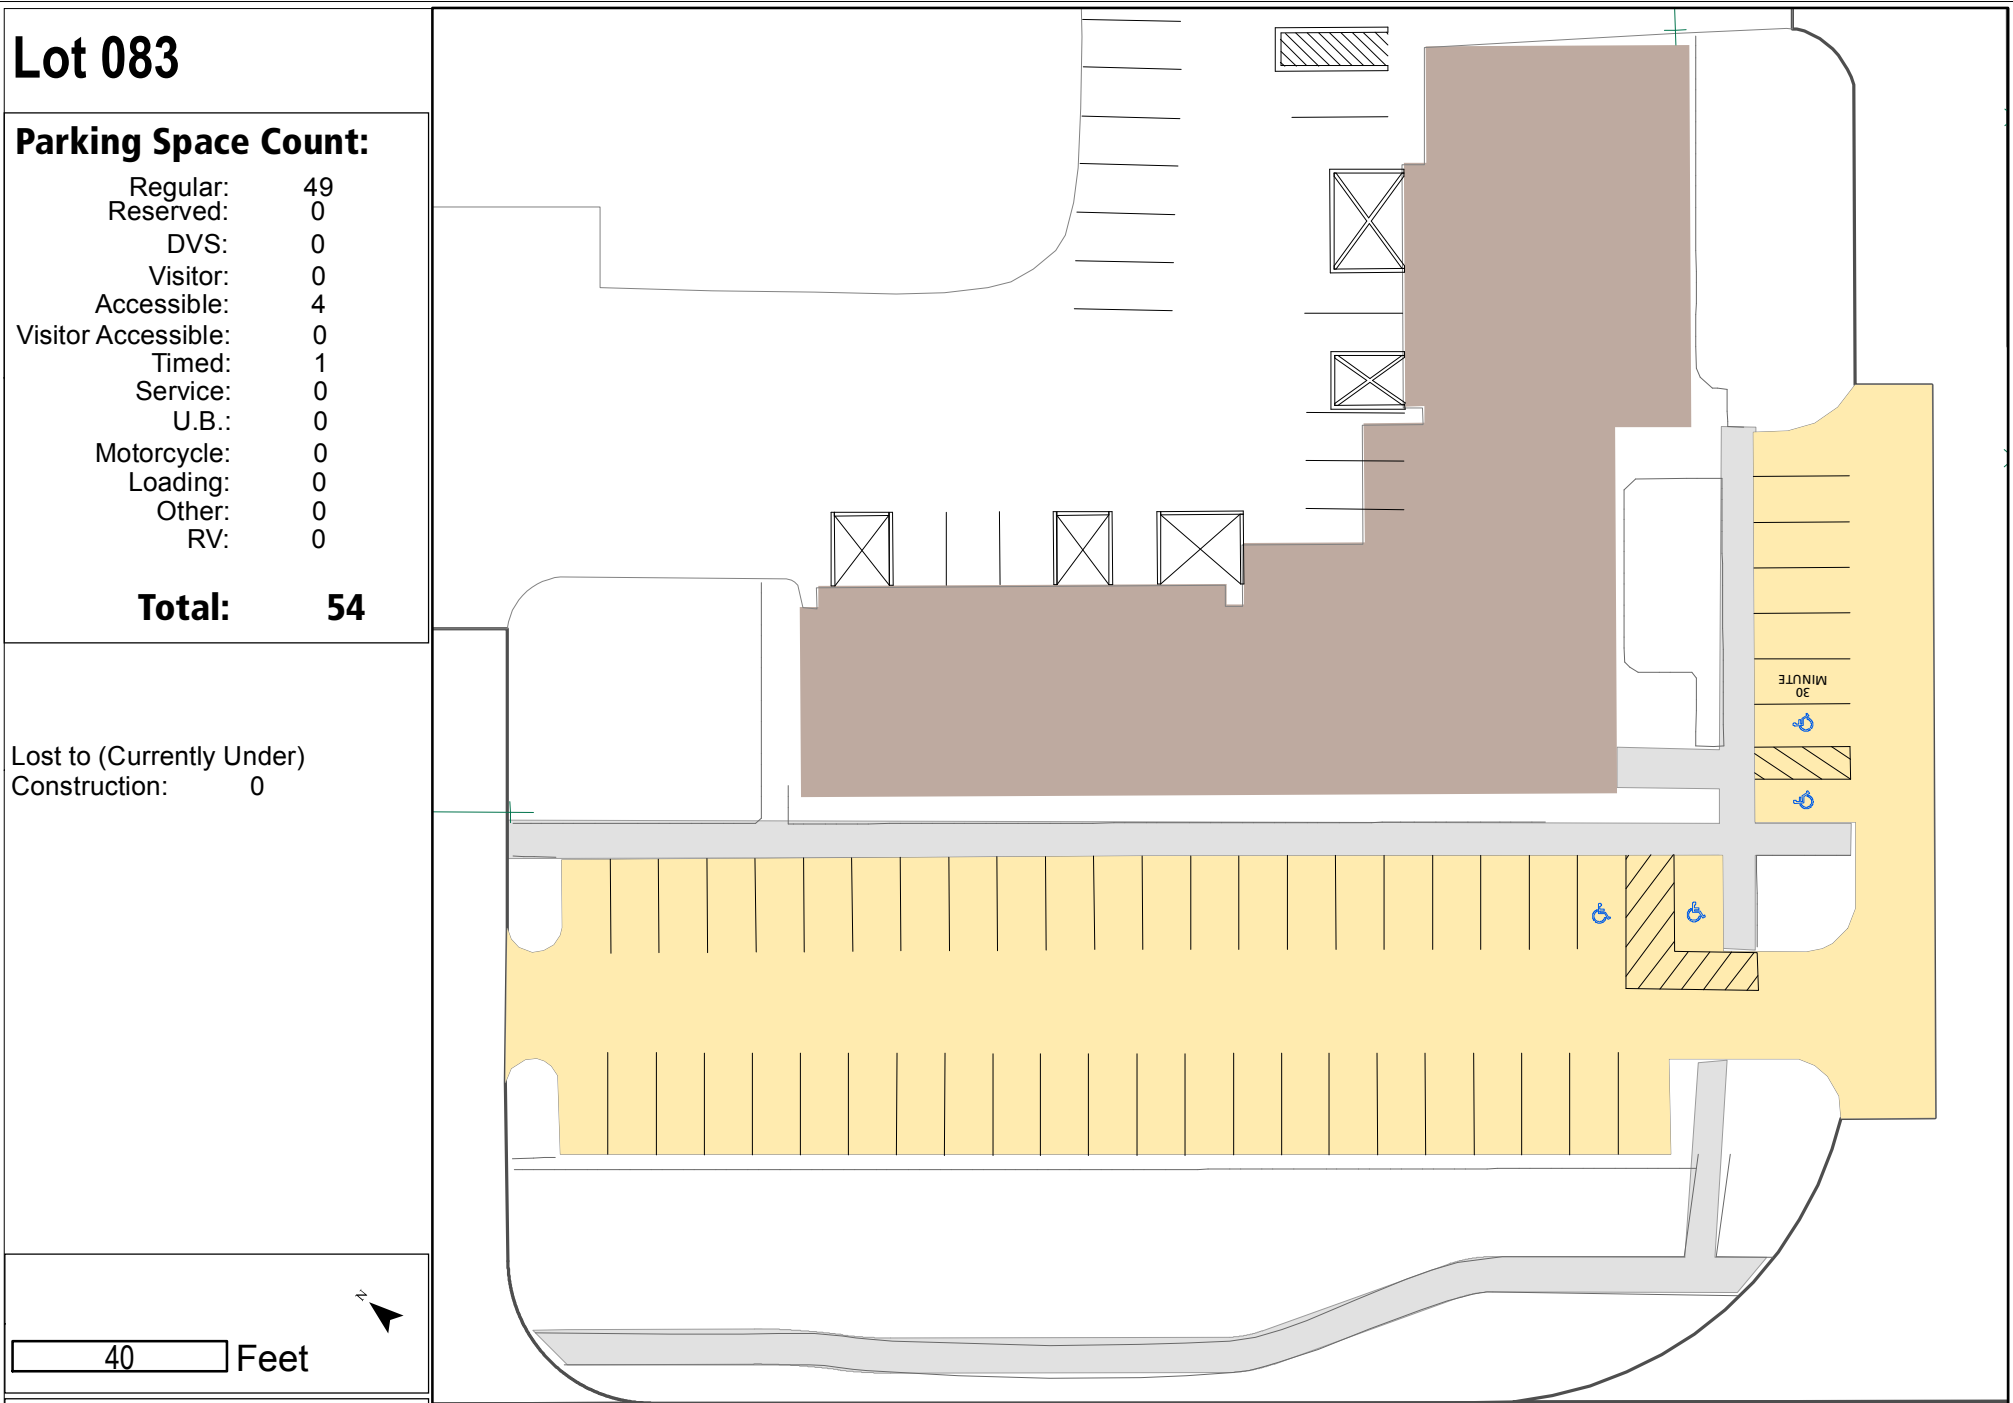

# Lot 083

## Parking Space Count:

Regular:	49
Reserved:	0
DVS:	0
Visitor:	0
Accessible:	4
Visitor Accessible:	0
Timed:	1
Service:	0
U.B.:	0
Motorcycle:	0
Loading:	0
Other:	0
RV:	0

**Total: 54**

Lost to (Currently Under)  
Construction: 0