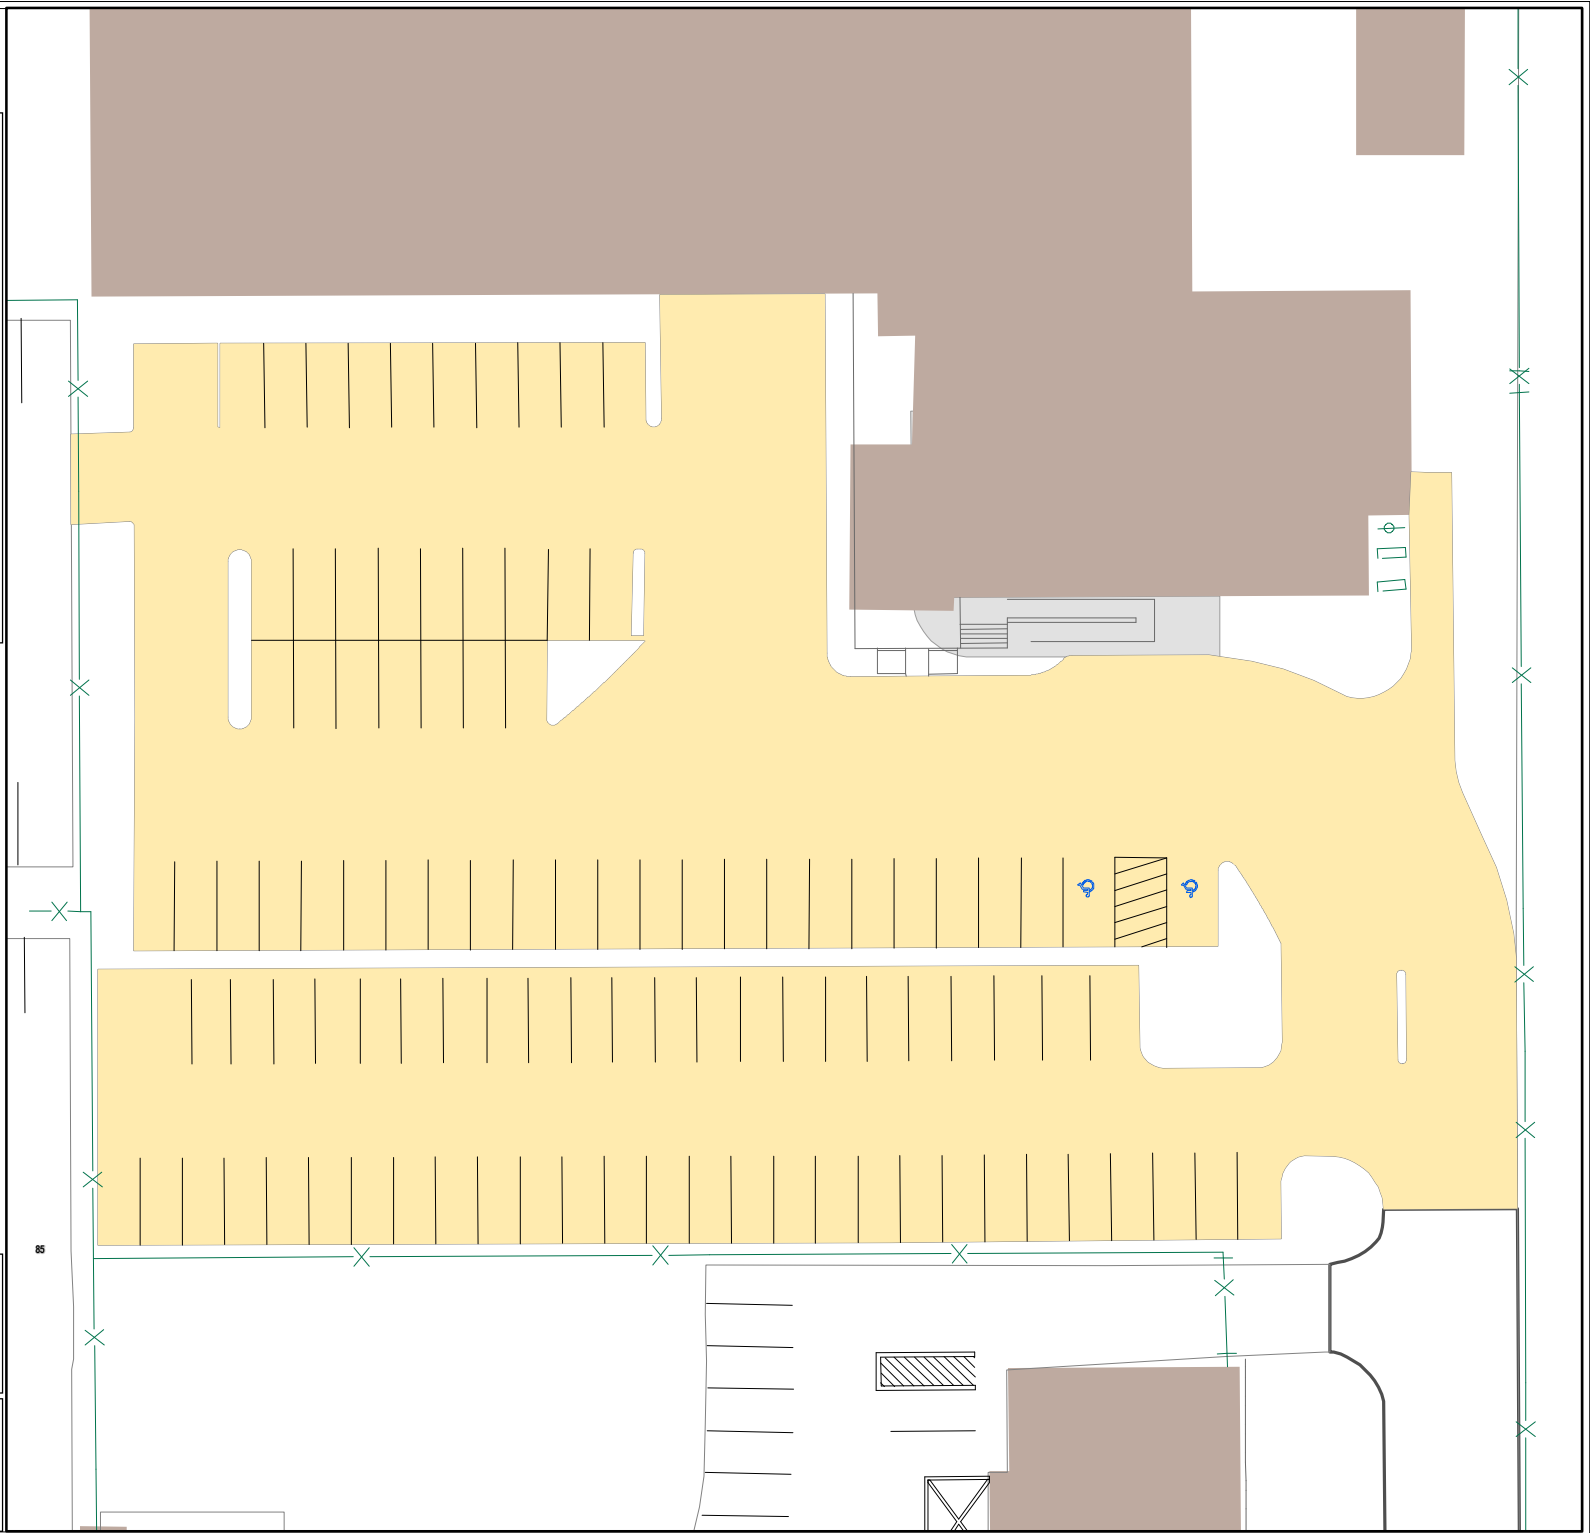

# Lot 084

## Parking Space Count:

Regular:	98
Reserved:	0
DVS:	0
Visitor:	0
Accessible:	2
Visitor Accessible:	0
Timed:	0
Service:	0
U.B.:	0
Motorcycle:	0
Loading:	1
Other:	0
RV:	0

**Total: 101**

Lost to (Currently Under)  
Construction: 0

40 Feet