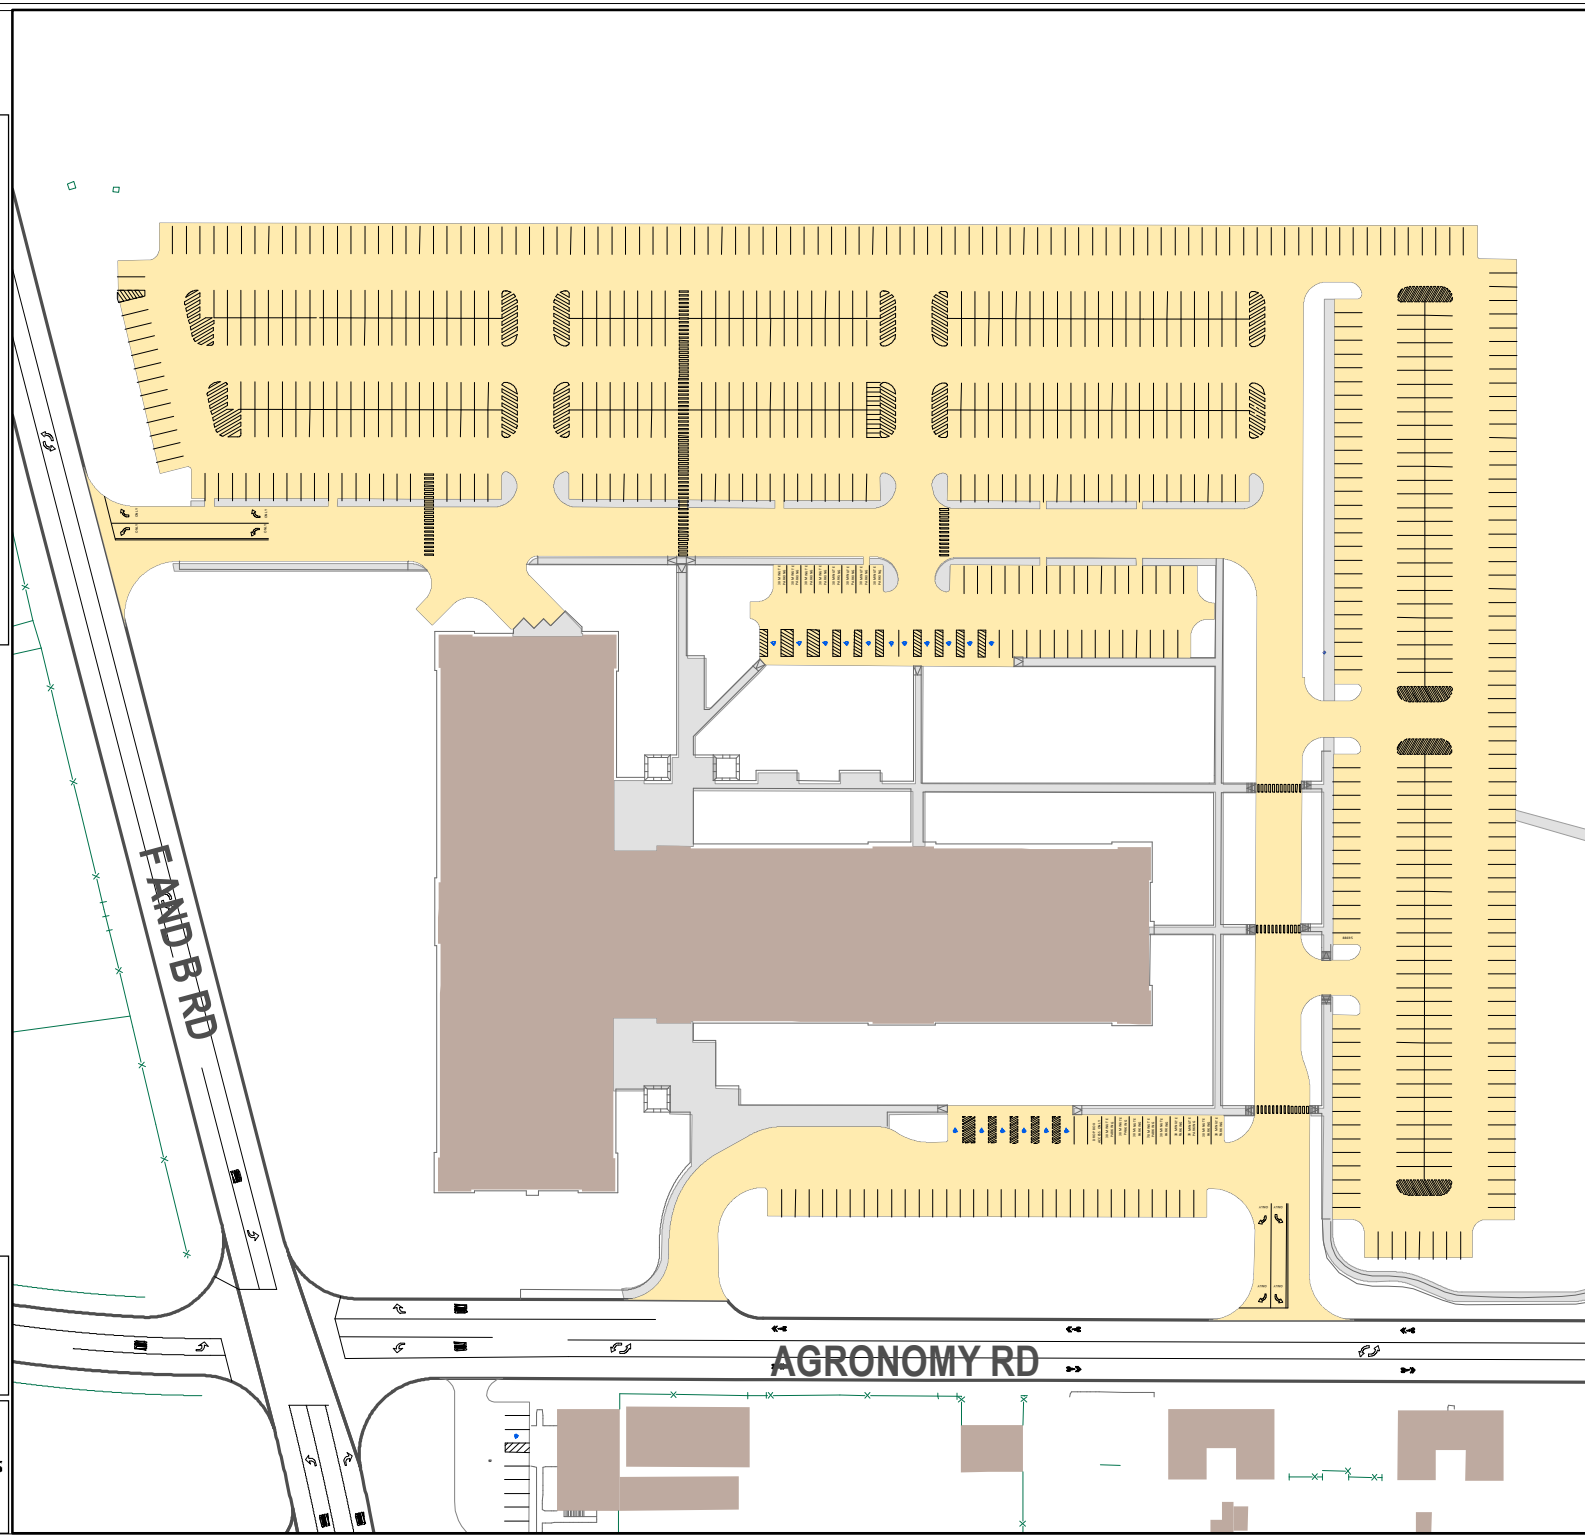

Lot 088

Parking Space Count:

Regular:	751
Reserved:	1
DVS:	0
Visitor:	0
Accessible:	17
Visitor Accessible:	0
Timed:	17
Service:	0
U.B.:	0
Motorcycle:	12
Loading:	1
Other:	0
RV:	0

Total: 799

Lost to (Currently Under) Construction: 0

140 Feet