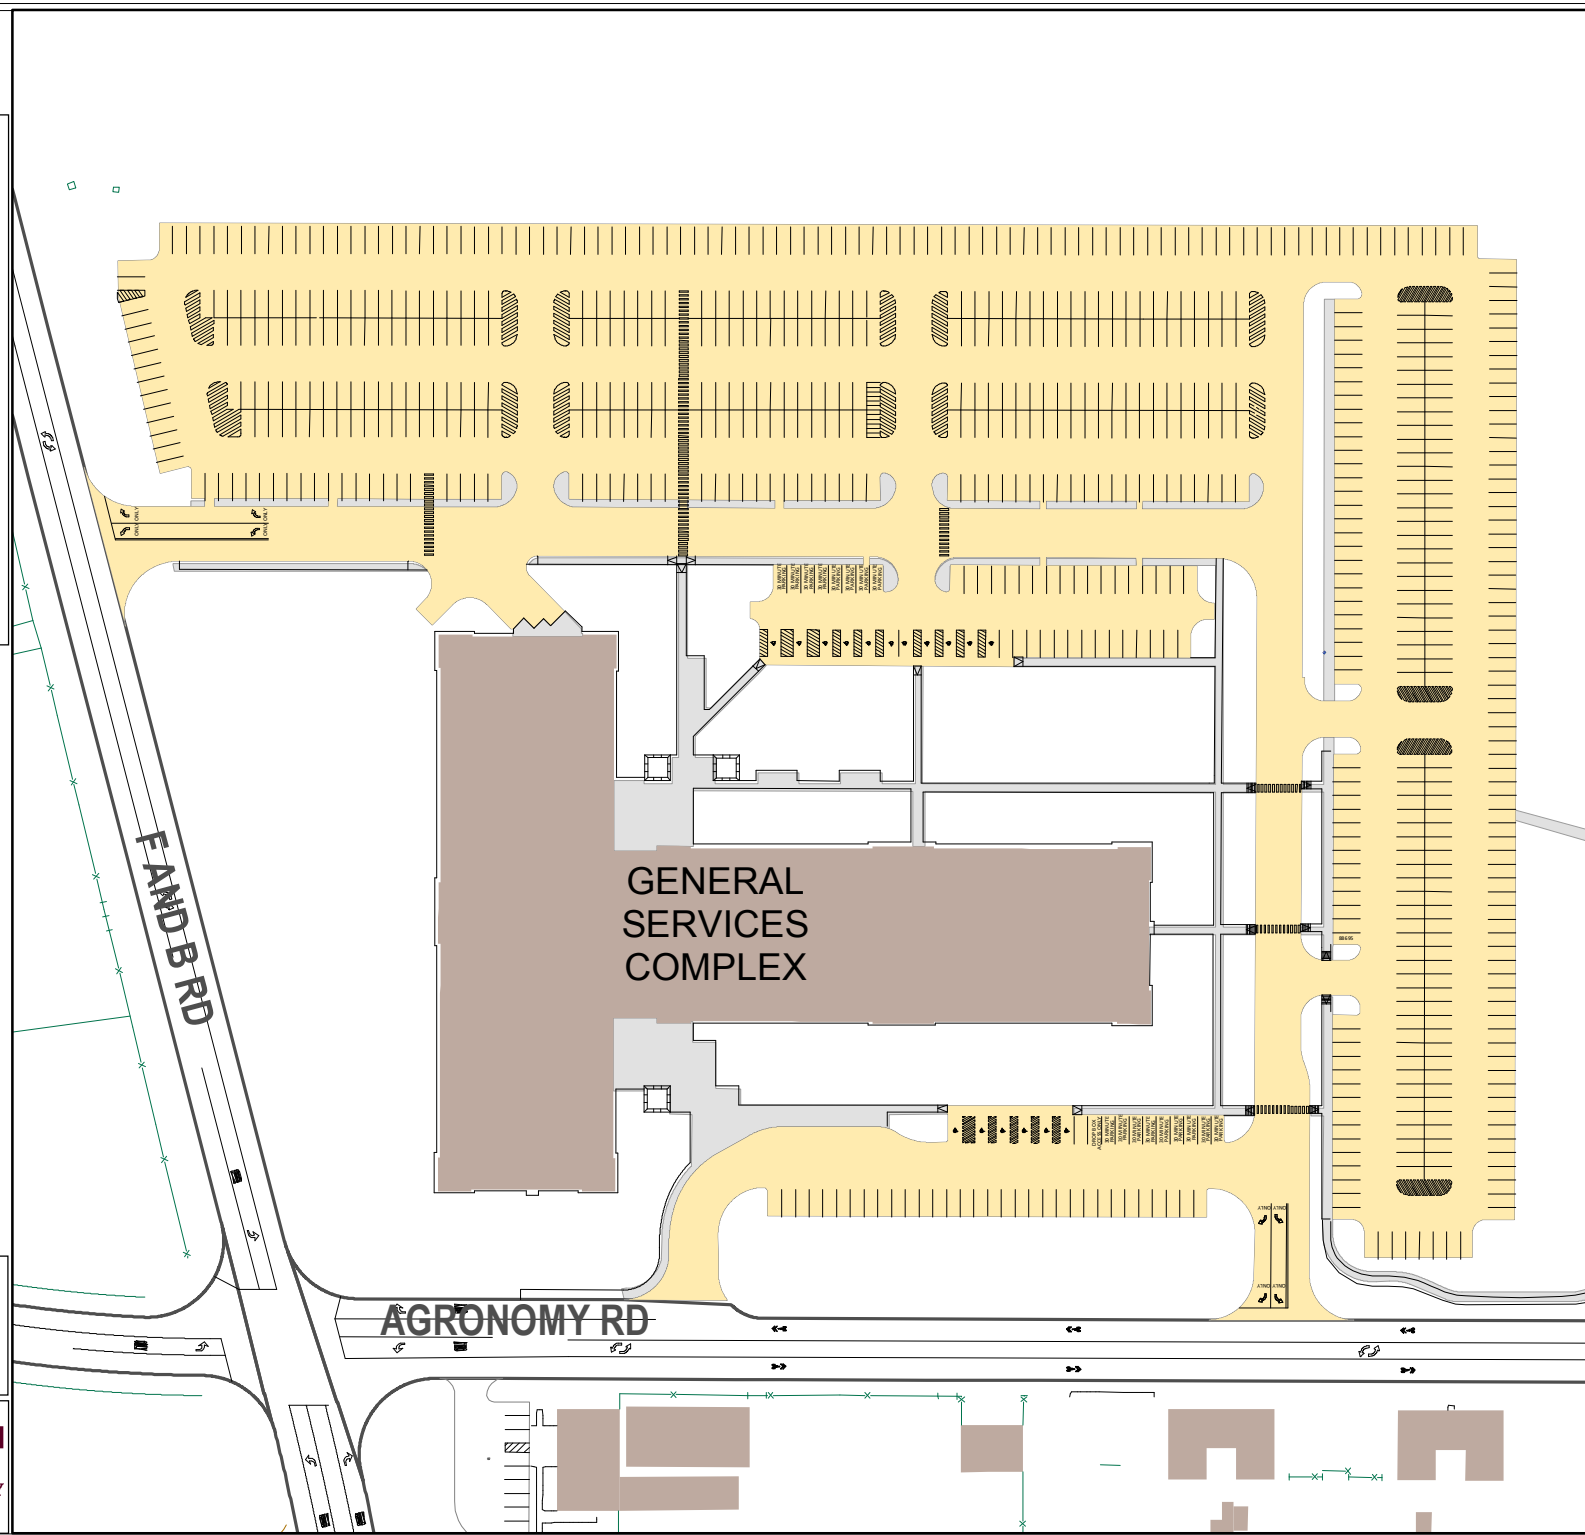

Lot 088

Parking Space Count:

Regular:	751
Reserved:	1
DVS:	0
Visitor:	0
Accessible:	17
Visitor Accessible:	0
Timed:	17
Service:	0
U.B.:	0
Motorcycle:	12
Loading:	1
Other:	0
RV:	0

Total: 799

Lost to (Currently Under)
Construction: 0

140 Feet