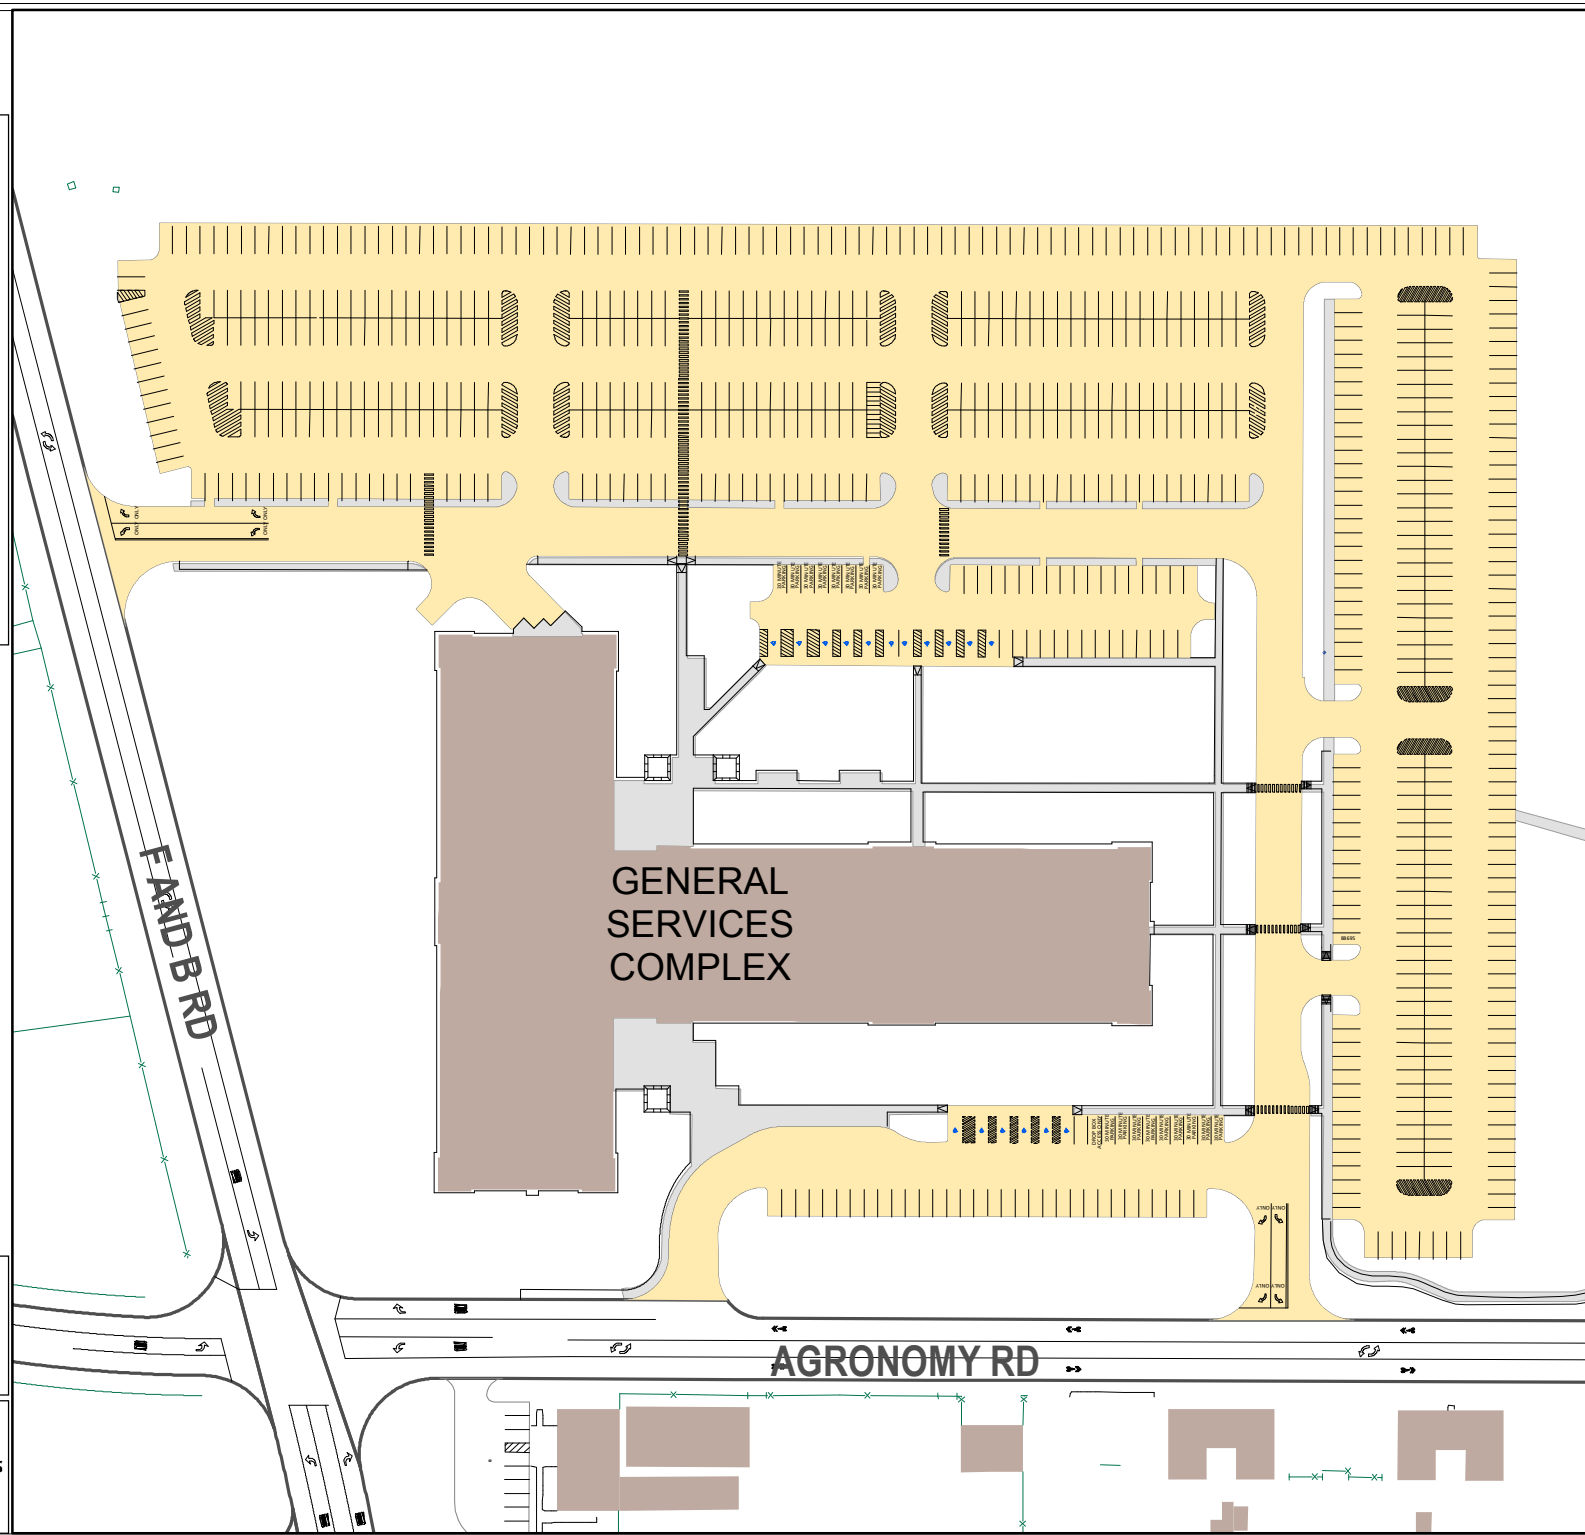

Lot 088

Parking Space Count:

Regular:	751
Reserved:	1
DVS:	0
Visitor:	0
Accessible:	17
Visitor Accessible:	0
Timed:	17
Service:	0
U.B.:	0
Motorcycle:	12
Loading:	1
Other:	0
RV:	0

Total: 799

Lost to (Currently Under) Construction: 0

140 Feet