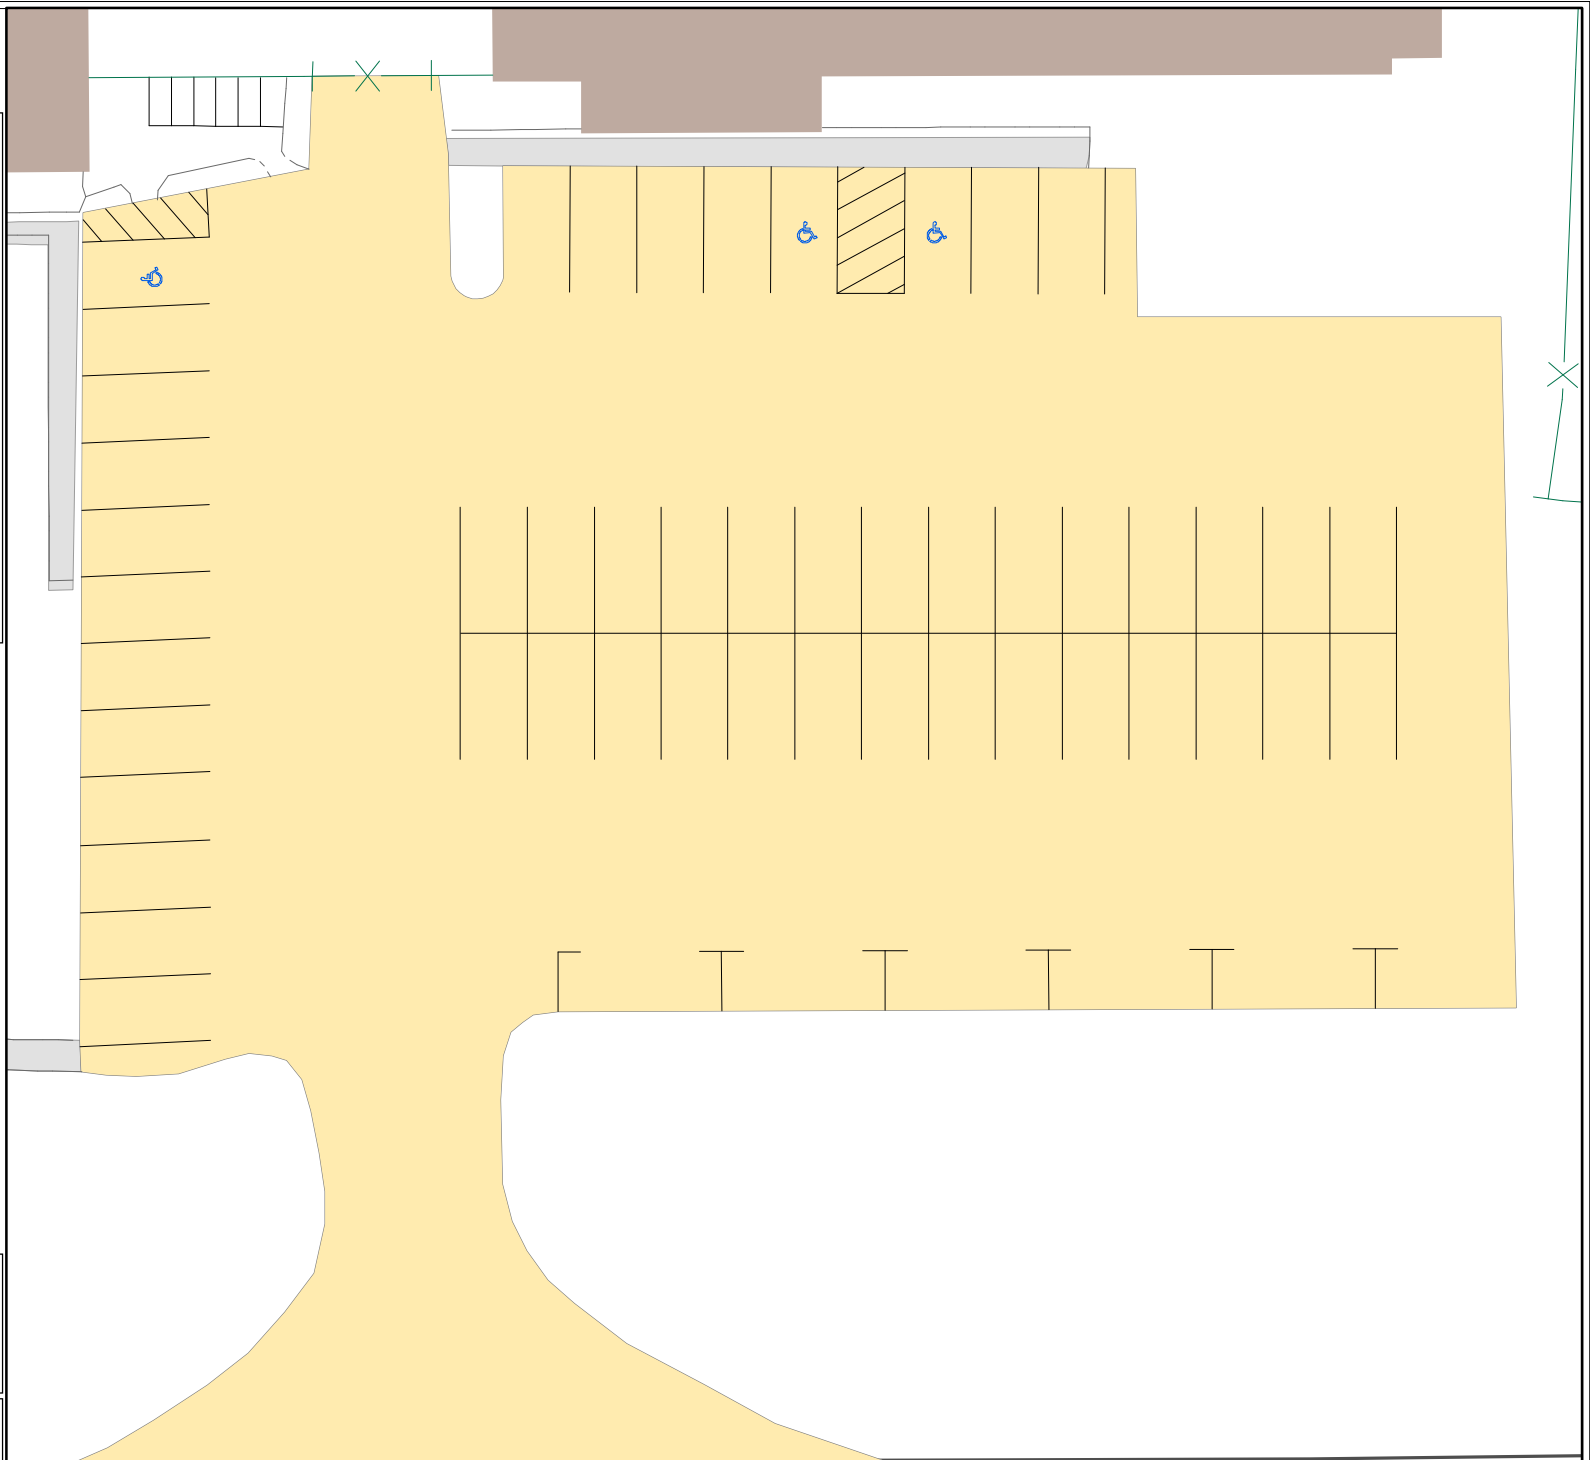

Lot 089

Parking Space Count:

Regular:	51
Reserved:	0
DVS:	0
Visitor:	0
Accessible:	3
Visitor Accessible:	0
Timed:	0
Service:	0
U.B.:	0
Motorcycle:	6
Loading:	0
Other:	0
RV:	0

Total: 60

Lost to (Currently Under)
Construction: 0

30 Feet

TEXAS A&M UNIVERSITY
Transportation Services