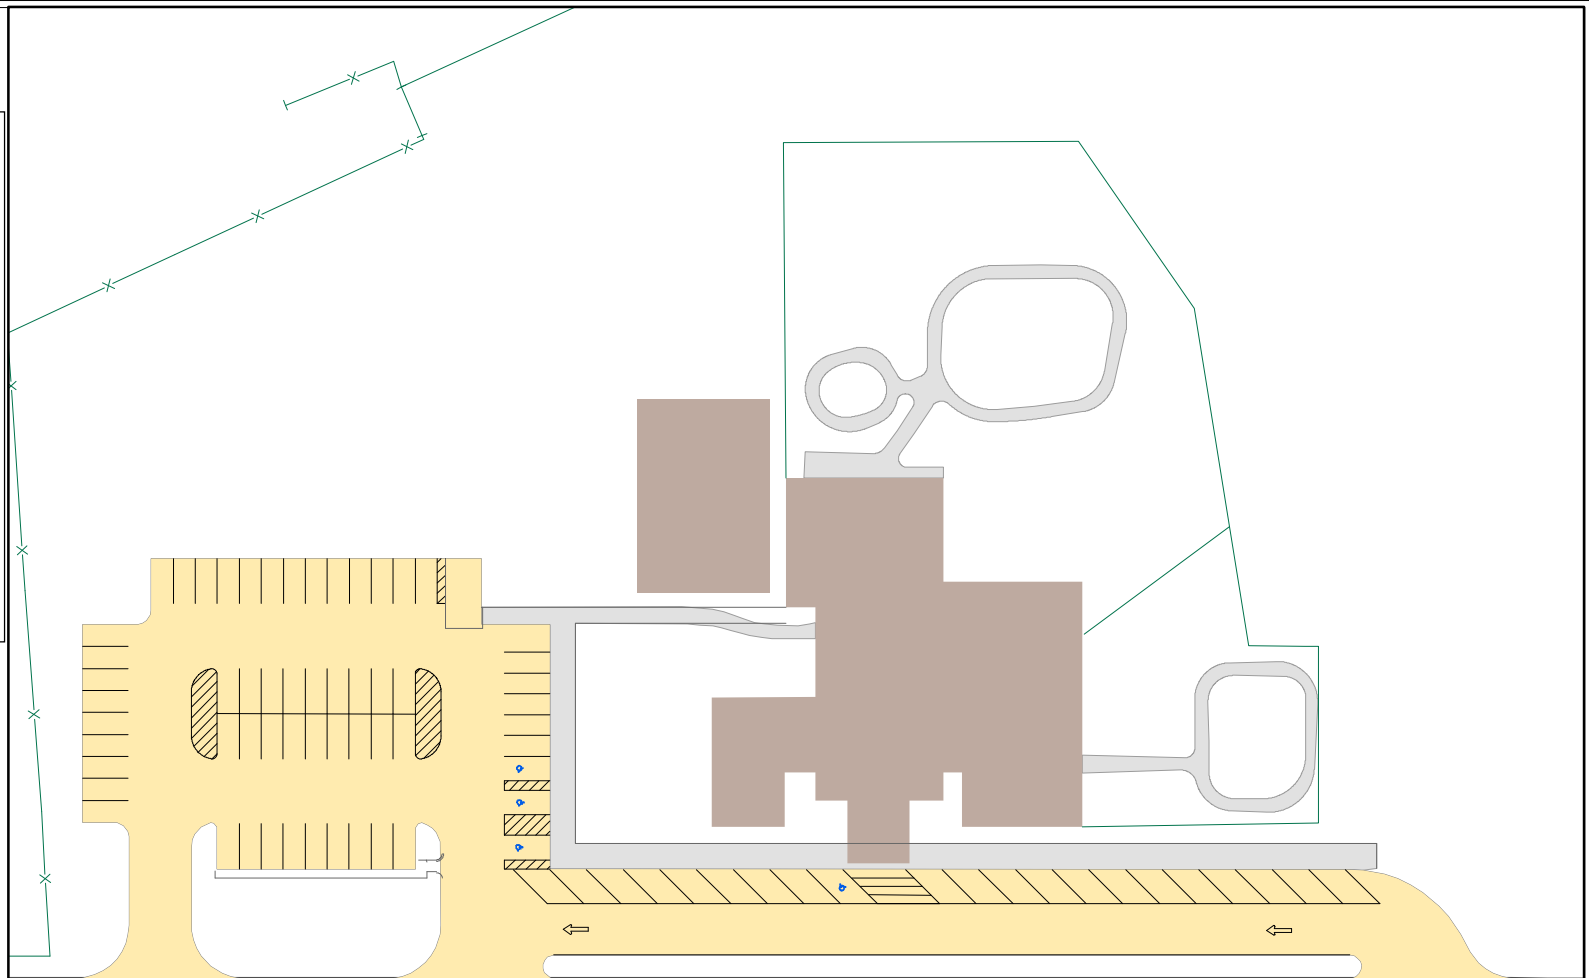

# Lot 090

## Parking Space Count:

Regular:	55
Reserved:	0
DVS:	0
Visitor:	0
Accessible:	4
Visitor Accessible:	0
Timed:	0
Service:	0
U.B.:	0
Motorcycle:	0
Loading:	0
Other:	20
RV:	0

**Total: 79**

Lost to (Currently Under)  
Construction: 0

HENSEL DR

80 Feet