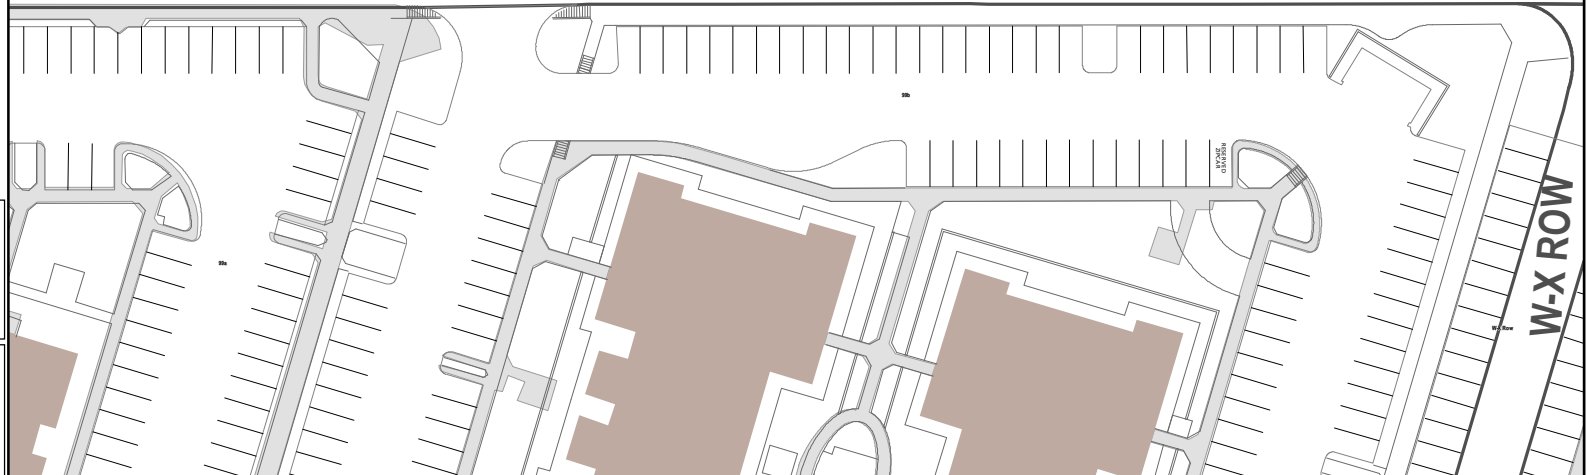

## Parking Space Count:

Regular:	55
Reserved:	0
DVS:	0
Visitor:	0
Accessible:	4
Visitor Accessible:	0
Timed:	0
Service:	0
U.B.:	0
Motorcycle:	0
Loading:	0
Other:	20
RV:	0

**Total: 79**

Lost to (Currently Under)  
Construction: 0

HENSEL DR

80 Feet