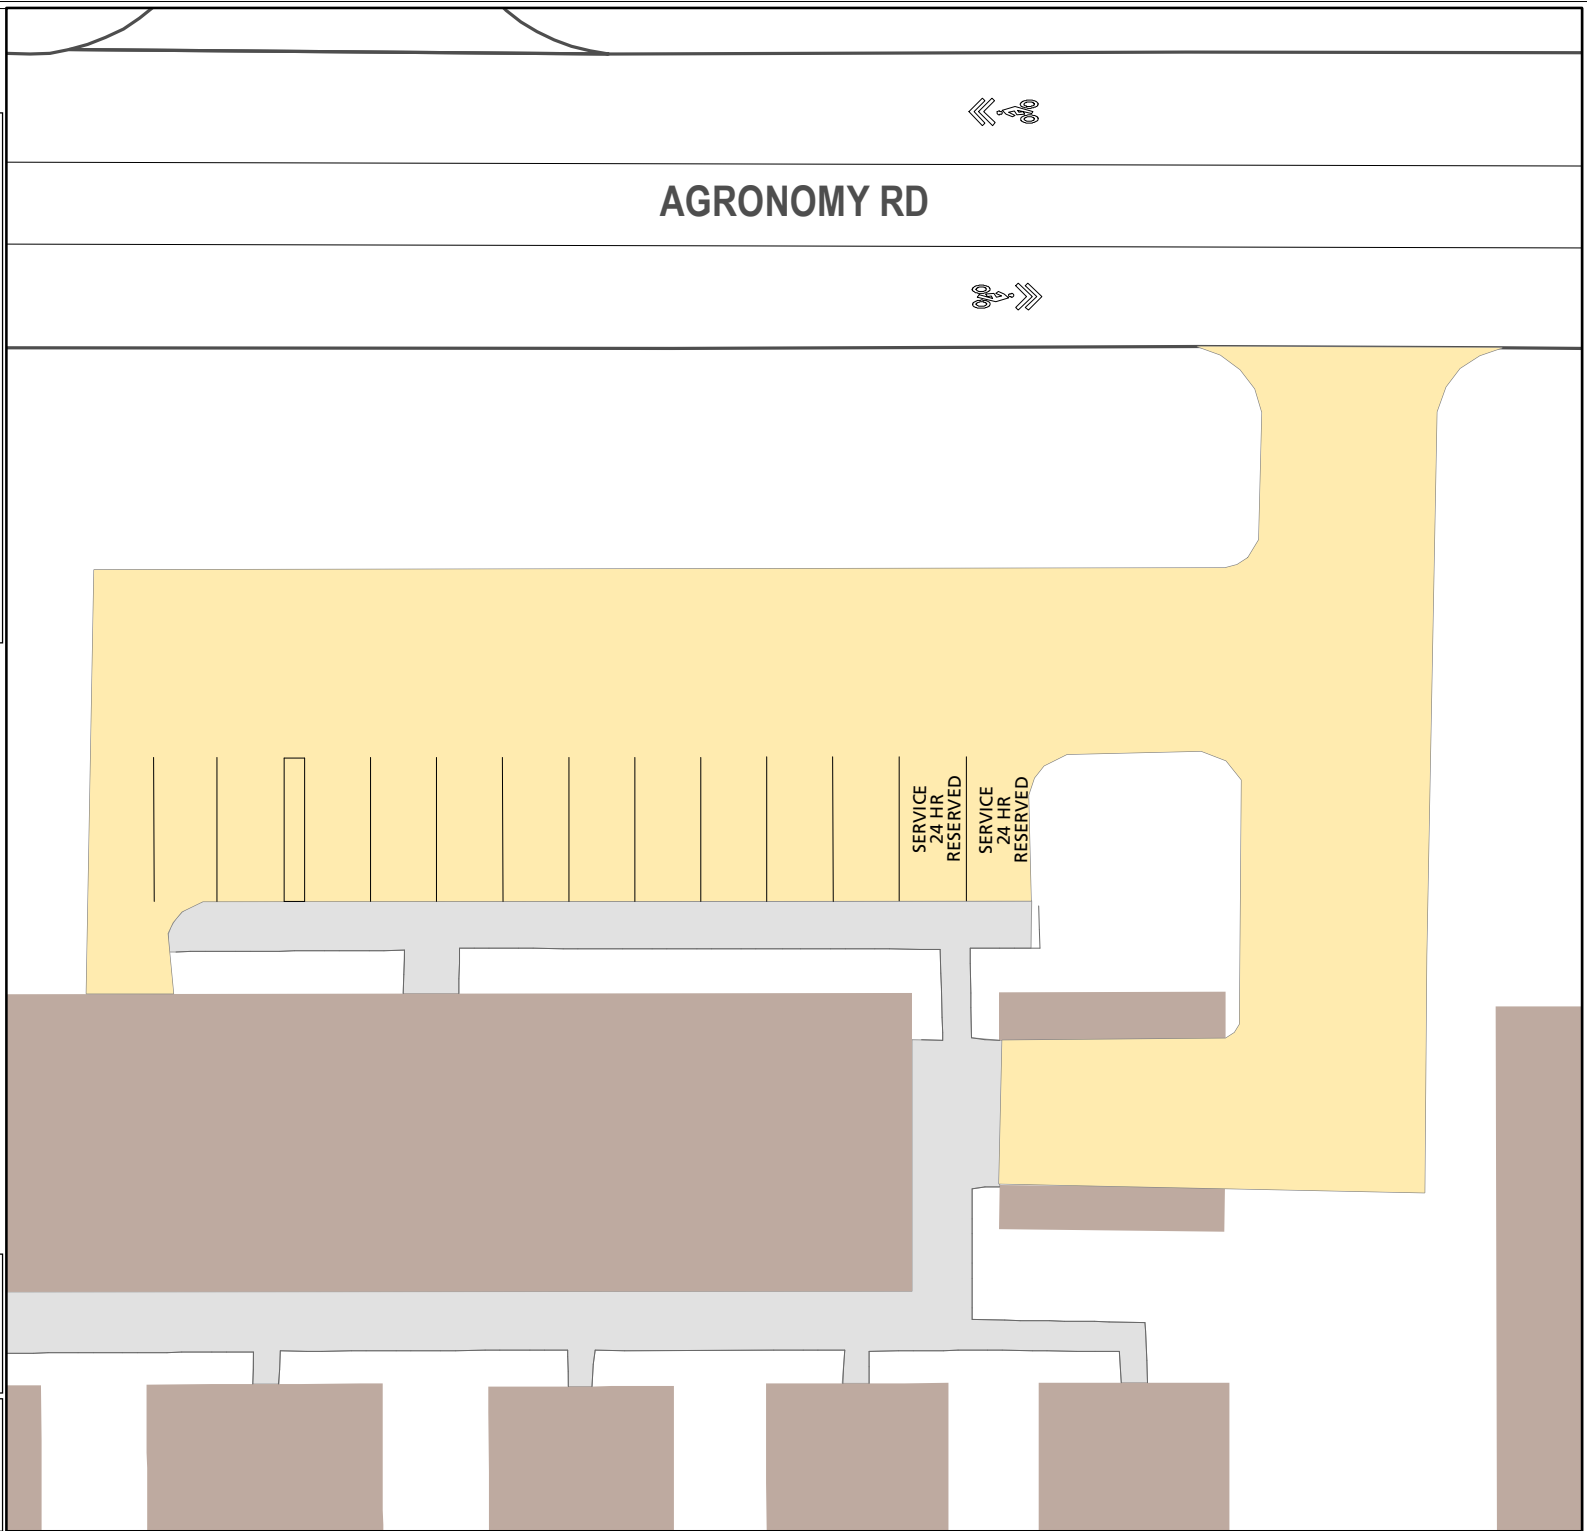

Lot 094

Parking Space Count:

Regular:	12
Reserved:	0
DVS:	0
Visitor:	0
Accessible:	0
Visitor Accessible:	0
Timed:	0
Service:	2
U.B.:	0
Motorcycle:	0
Loading:	1
Other:	0
RV:	0

Total: 15

Lost to (Currently Under) Construction: 0

30 Feet