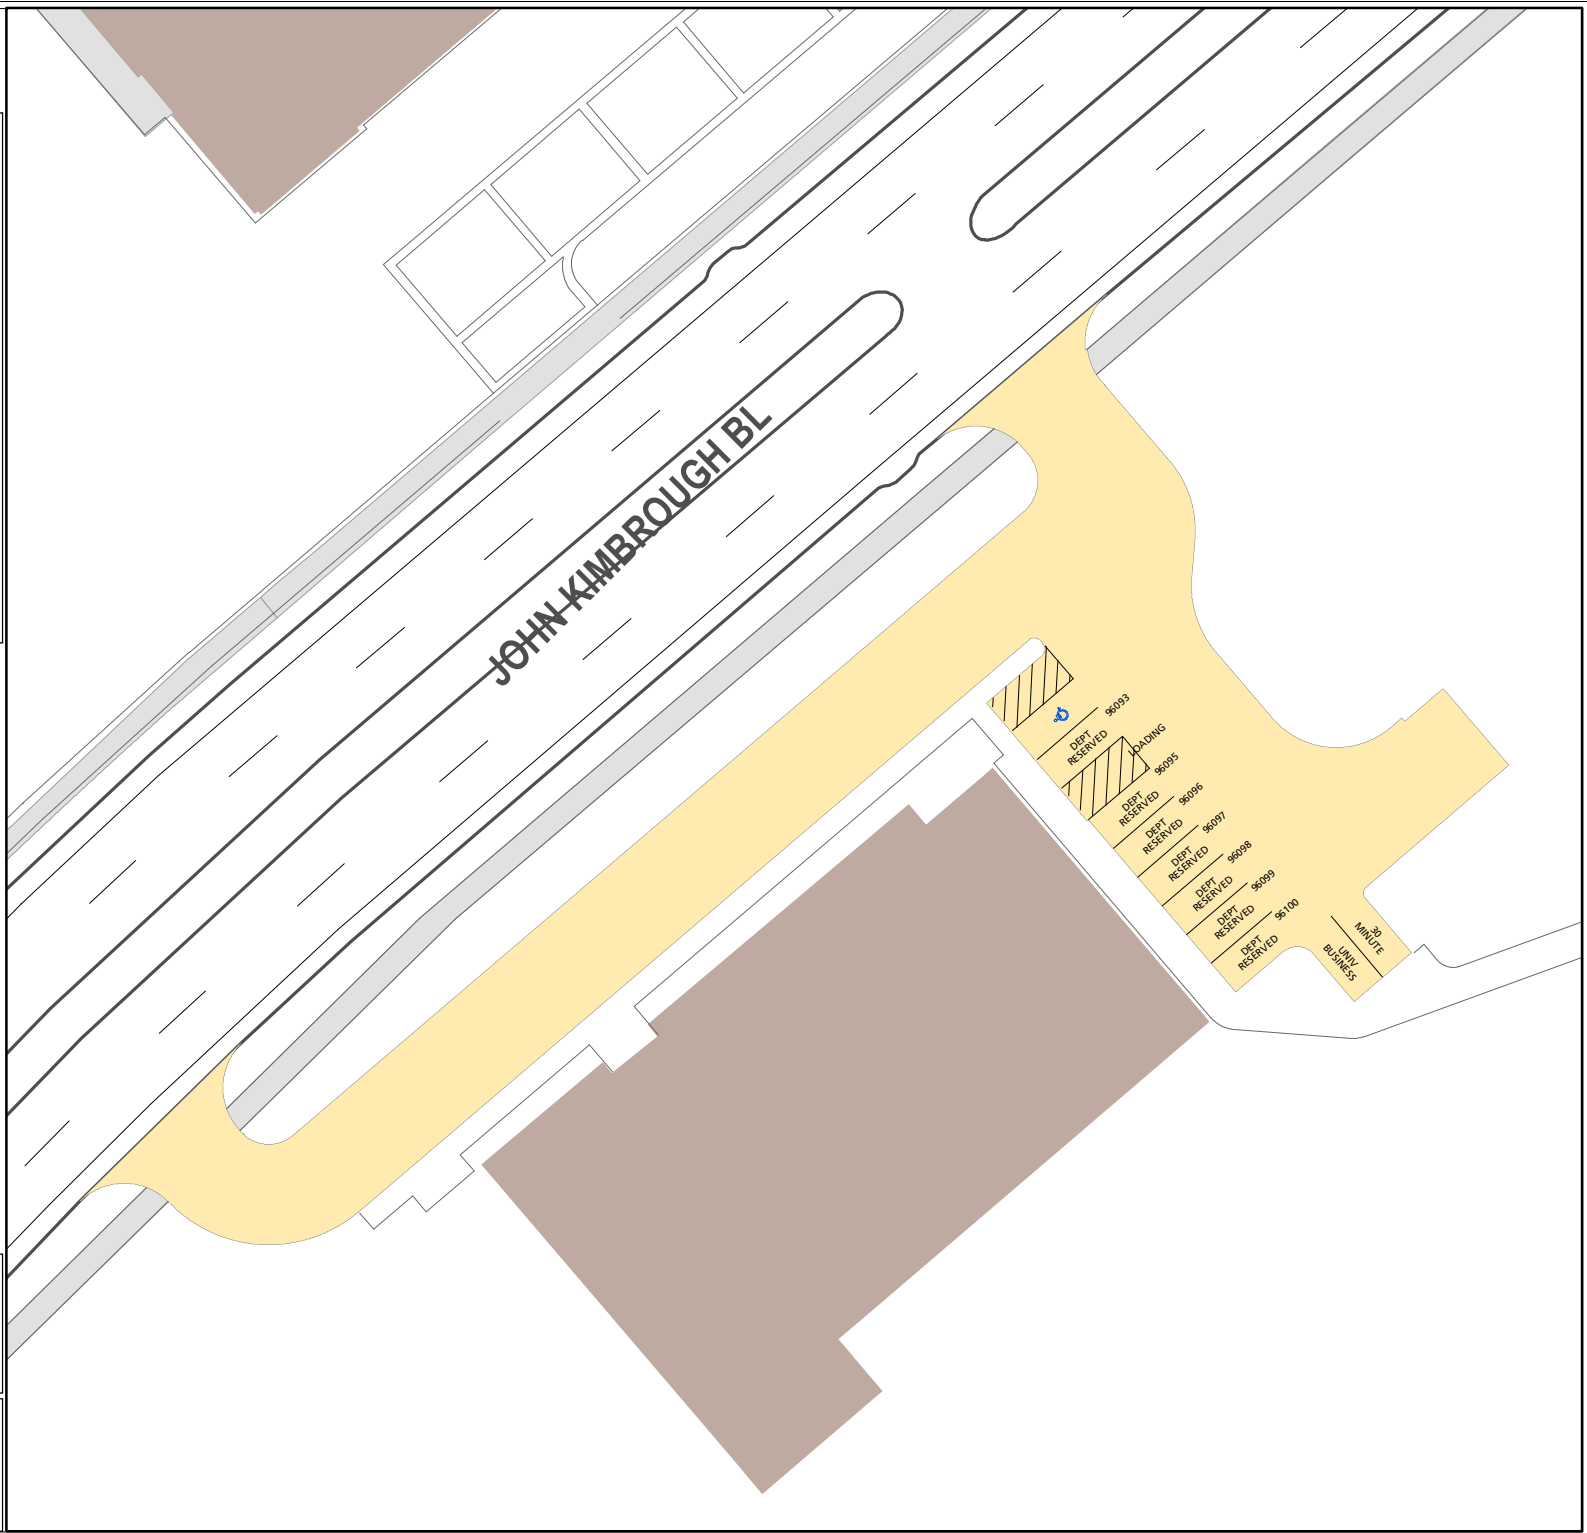

# Lot 095b

## Parking Space Count:

Regular:	0
Reserved:	5
DVS:	2
Visitor:	0
Accessible:	1
Visitor Accessible:	0
Timed:	1
Service:	0
U.B.:	1
Motorcycle:	0
Loading:	0
Other:	0
RV:	0

**Total: 10**

Lost to (Currently Under)  
Construction: 0

50 Feet