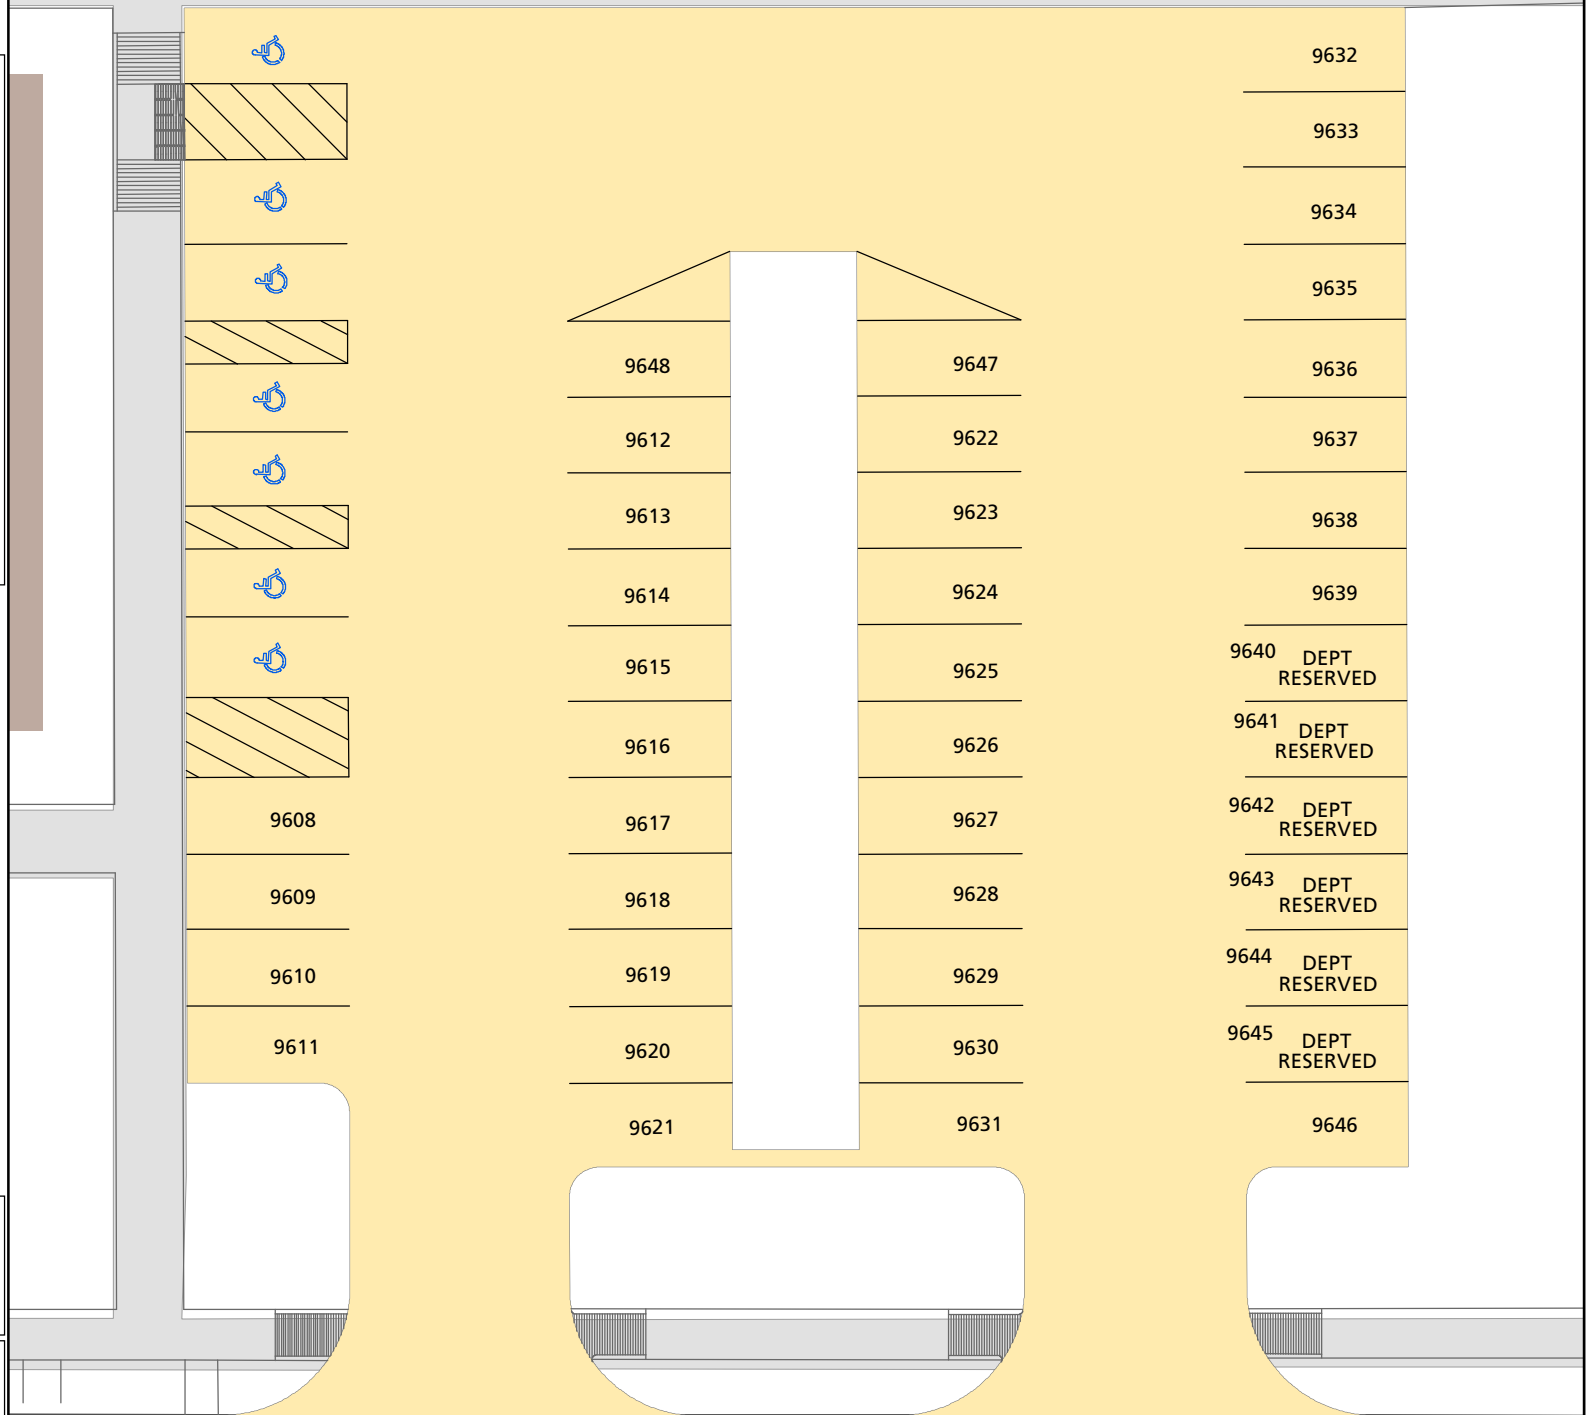

Lot 096

Parking Space Count:

Regular:	0
Reserved:	35
DVS:	6
Visitor:	0
Accessible:	7
Visitor Accessible:	0
Timed:	0
Service:	0
U.B.:	0
Motorcycle:	0
Loading:	0
Other:	0
RV:	0

Total: 48

Lost to (Currently Under)
Construction: 0

25 Feet

TEXAS A&M UNIVERSITY
Transportation Services